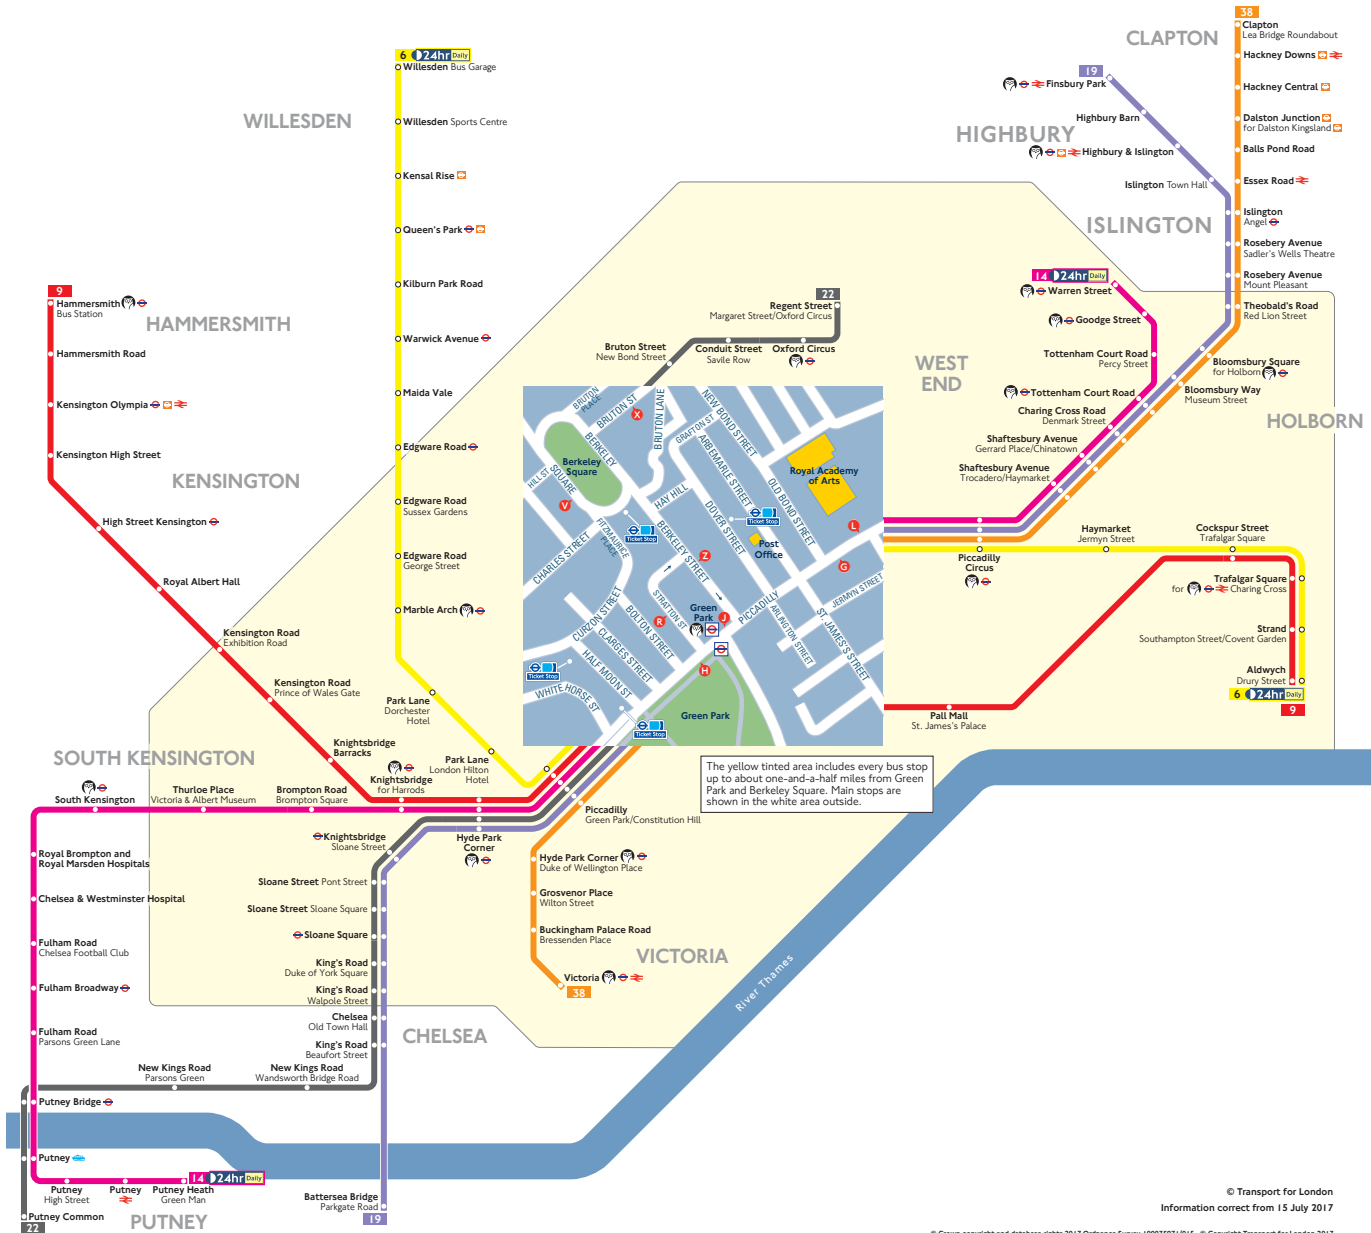

Buses from Green Park and Berkeley Square

Route finder

Bus route	Towards	Bus stops
6	Aldwych	J L
	Willesden	G H
9	Aldwych	J
	Hammersmith	H
14	Putney Heath	G H
	Warren Street	J L
19	Battersea Bridge	G H
	Finsbury Park	J L
22	Oxford Circus	R V
	Putney Common	H X Z
38	Clapton	J L
	Victoria	G H

Key

	Connections with London Underground
	Connections with London Overground
	Connections with National Rail
	Connections with river boats
	Tube station with 24-hour service Friday and Saturday nights

Ways to pay

- Use your contactless debit or credit card. It's the same fare as Oyster and there is no need to top up.
- Top up your Oyster pay as you go credit or buy Travelcards and bus & tram passes at around 4,000 shops across London.
- Sign up for an online account to top up online and see your travel history and spending.