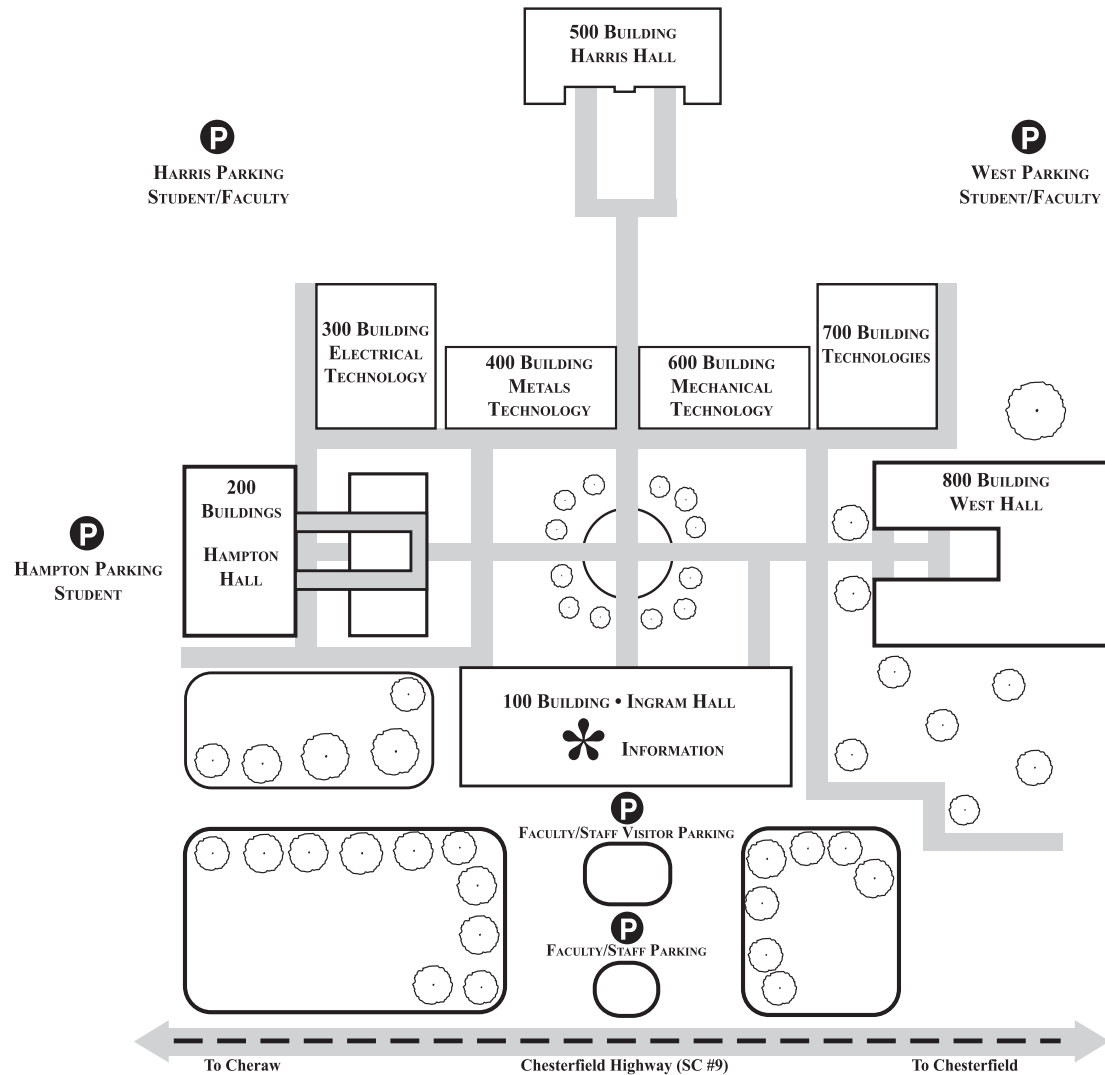

Campus Map

A GUIDE TO THE CAMPUS

Welcome to Northeastern Technical College! Below you will find a guide to the different buildings and the offices, labs and classrooms that they house. If you need assistance please inquire at the Information Window in Ingram Hall.

100 BUILDING – INGRAM HALL

Administrative offices, Business Office, Career and Workforce Readiness Center, Financial Aid, Institutional Advancement, Office of Academic Affairs and Student Services and the Information Window.

Machine Tool and Welding

500 BUILDING – HARRIS HALL

Computer Labs, General Studies and Library

600 BUILDING – MECHANICAL TECHNOLOGY

Machine Tool

700 BUILDING – TECHNOLOGIES

Administrative Office Technology, Early Childhood and Industrial Maintenance