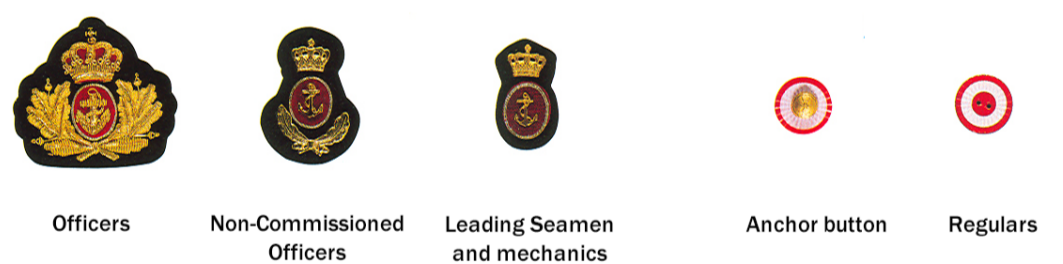

**OFFICERS**

**PETTY OFFICERS**

**LEADING SEAMEN AND CONSCRIPTS**

**CLERICAL PERSONNEL**

**MECHANICH**

**BARRET BADGE**

**CAP INSIGNIA**

**COCKADES**

**STUDENT AT SCHOOL**

**BRANCH OF SERVICE**

**QUALIFICATION BADGE**

**Ranking of RDN medical (MD) personnel, dentists (Dent.) and veterinary (Vet.)**

Surgeon Rear Admiral (Surgeon General)	= Rear Admiral
Surgeon Captain/Dent./Vet.	= Captain
Surgeon Commander Senior Grade/Dent./Vet.	= Commander Senior Grade
Surgeon Commander/Dent./Vet.	= Commander
Surgeon Lieutenant Commander/Dent./Vet.	= Lieutenant Commander
Surgeon Lieutenant/Dent./Vet.	= Lieutenant
Surgeon Sub Lieutenant/Dent./Vet.	= Sub Lieutenant

Surgeons carry Branch of Service Colour (red) between the rings.