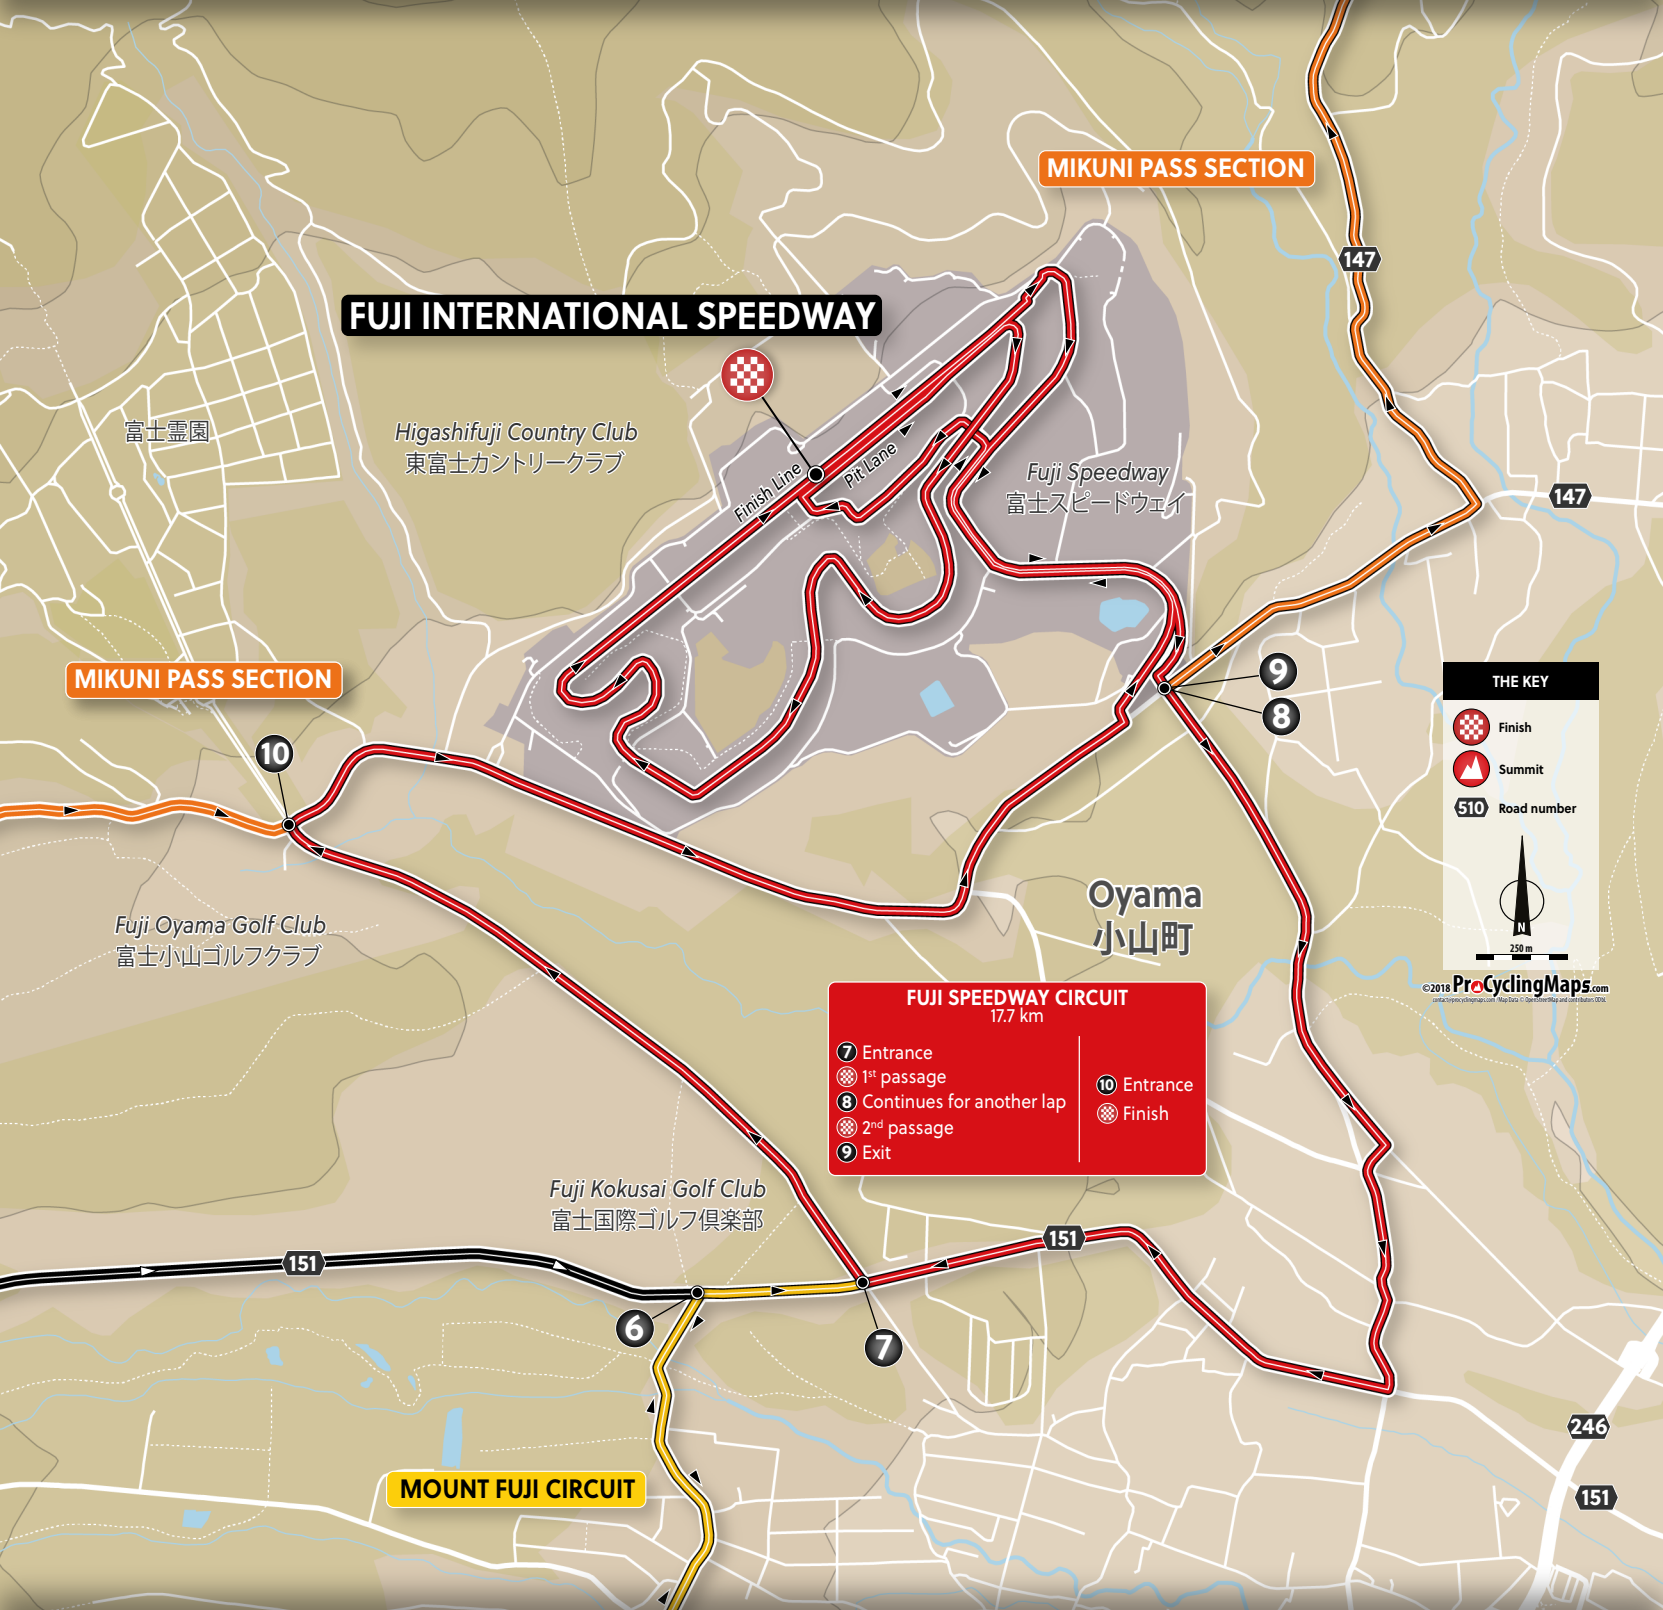

# ROAD RACE - MEN

Saturday 25 July 2020  
Fuji International Speedway - Finish Area

Fuji Speedway circuit profile