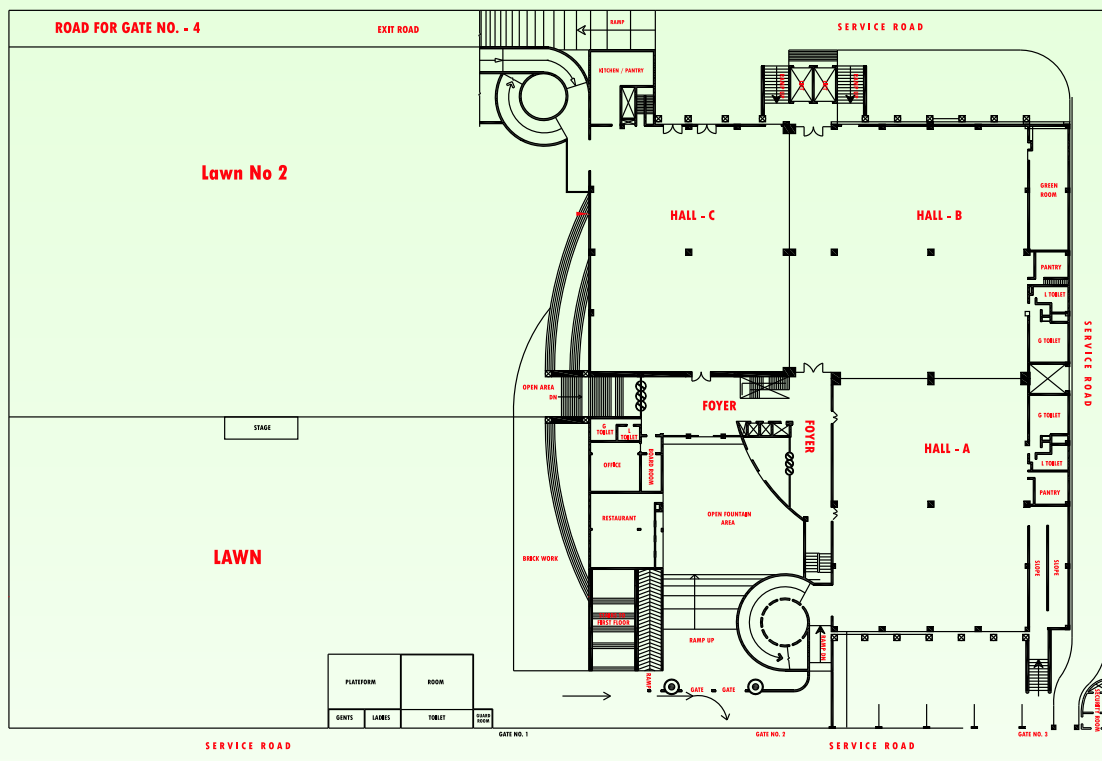

EXPOCENTRE NOIDA LAYOUT

World Class State-of-the-Art Smart Venue

- Ideal for hosting Exhibitions, Conferences, Conventions, Seminars, Corporate Meetings, Product Launches, etc.
- Locational advantage
  - Situated in Noida, Delhi NCR on National Highway 24 (Capital of India)
  - Surrounded by Industrial Houses, MNCs, Corporate houses, Densely populated residential complexes, etc
  - Close proximity to transport link
- Professional Management
  - Flexibility, transparency, support and cooperation, competitive pricing
  - Dedicated customer service manager for each event
- One-Stop shop for all event requirements
- Sectionalized halls for maximum space take up & visitor flow
- Domestic support services for international organizers
- Separate service and service access for all areas
- No added risks other than FORCE MAJEURE due to a permanent structure
- Excellent Road network (8 Lane highway leading to the centre) & IT connectivity