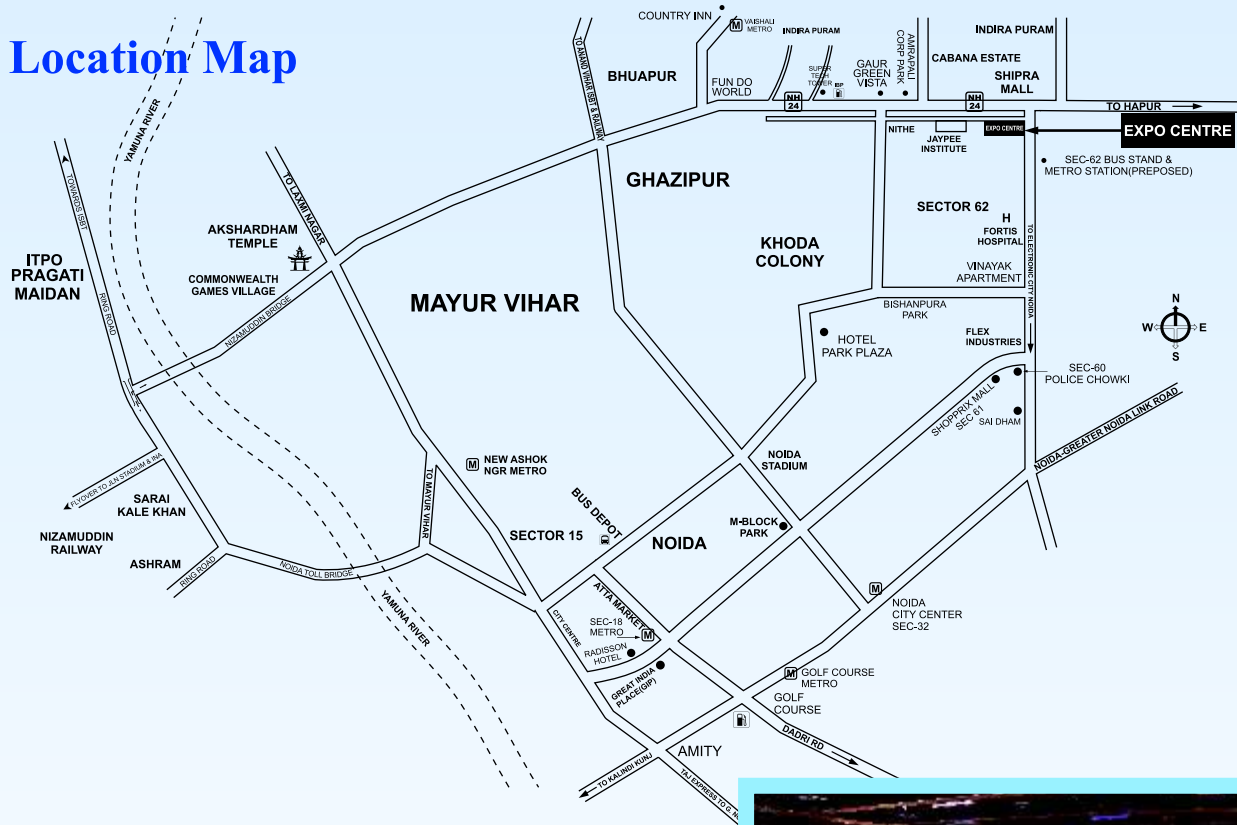

Benefit From The World of Possibilities Around Expocentre

- Located in Sector-62, Noida, on NH 24
- Over 1,100 offices in Noida including MNCs, Industrial and Corporate Houses
- Population of Delhi: 16m+
- Population of Noida Ghaziabad: 5m+
- Heavily populated residential complexes around Expocentre Noida
- Institutes around Expocentre Noida with approx student population of 24,000 within Sector-62 itself
- Inventory of over 3,000 rooms in various categories within close proximity
- From 5 Star Hotels to Guest Houses, all categories available

Location Map

A Space That's Easily Reached Approx Distance From Expocentre

Indira Gandhi International Airport	30 kms
Domestic Airport	30 kms
Delhi Nizamuddin Railway Station	14 kms
Sarai Kale Khan Bus Stop	12 kms
Noida Bus Stop	At site
Metro Station	1 km (coming shortly)
Noida City Centre Metro Station Sec-32	5 km
Connaught Place	15 kms
Pragati Maidan (ITPO)	12 kms
India Gate	14 kms
Common Wealth Games Village	8 kms
ISBT – Anand Vihar	7 kms
Hotels in NCR Delhi	1 – 20 kms (approx. 5,000 rooms) in various categories