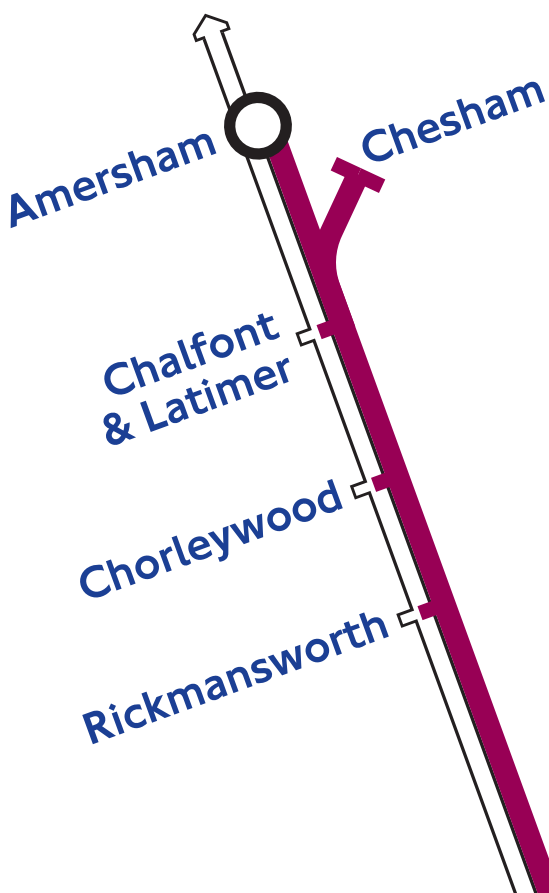

Tube guide

Including Chiltern Railways

No Metropolitan line service between Aldgate and Wembley Park after approximately 2200 on Monday, Tuesday and Wednesday evenings.

There will also be changes to some first train times on Tuesday, Wednesday and Thursday mornings.