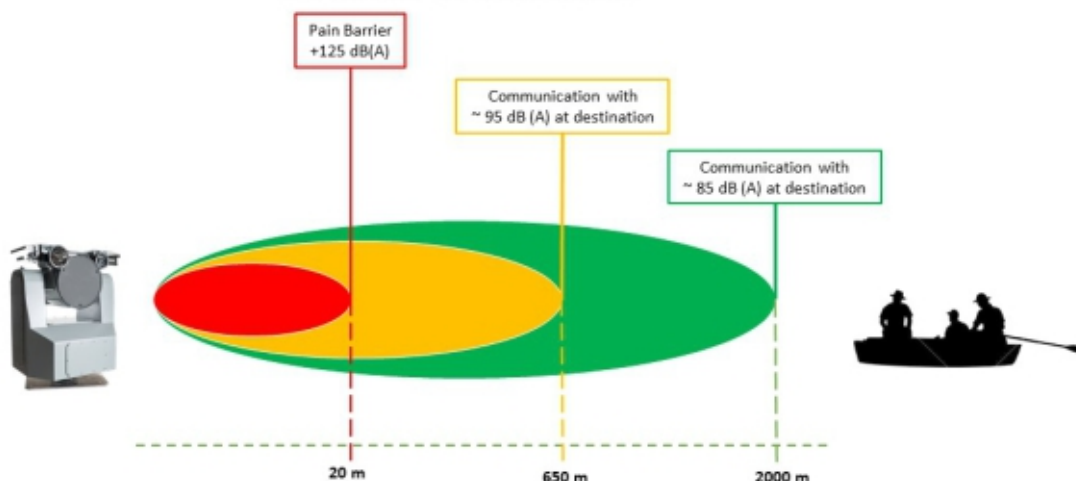

Contrast the approaching threat by:

- Extremely loud disturbing sound
- High intensity light
- Laser dazzler

FEATURES

- Audio Range (ideal conditions) : 2000 meters (max)
- Sound Pressure level 151 dB A - weighted at 1 m
- Beamwidth +/- 12° (24° conical @2KHz - 3dB)
- Frequency response 300 Hz to 8 KHz)
- Two axes auto-stabilization
- Automatic pointing (STABILIZATION)
- Video/Audio recording
- Search light with 3500 meters range (12 Mcd remotely controlled beam)
- Laser dazzler 5000 mW (continuous or strobe mode @10 Hz)
- Laser range finder (eye safe) - 1500 meters range (10 mJ NATO TARGET)
- Daylight TV Camera (with 30x zoom, 0.01 lux)
- Rugged Control Console

OPTIONS

Radar Interfaceability
Video Tracking
Thermal Camera

LW MASS CS-424

Rugged Control Console

LW MASS CS-424 EFFECTIVE RANGE

LW MASS CS-424 RANGE

**Note. Values are calculated from output measures in anechoic chamber*

TECHNICAL CHARACTERISTICS

EQUIPMENT

DIMENSION(mm)	970(H)x790(W)x690(D)
WEIGHT (Kg)	140 Approx
POWER SUPPLY	
Vac	115-230 VAC
Vdc	24-28 Vdc (with external inverter)
CONSUMPTION	
Average during operation	400 W
Peak	1 KW
POINTING ACCURACY	+/- 0.5°
ROTATION SPEED (max)	40°/sec