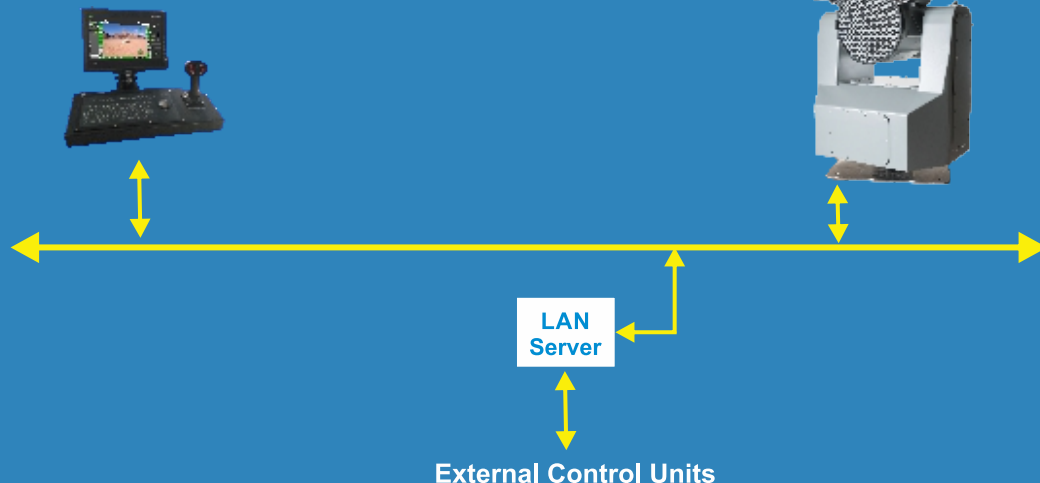

LW MASS CS-424 Light Weight Multirole Stabilized System

ANTI -PIRACY SHIP SELF - DEFENCE SEARCH AND RESCUE

Identification of potential threat by means of video cameras

Warning potential threat by sending long distance voice message in narrow beam

Contrast the approaching threat by:

- Extremely loud disturbing sound
- High intensity light
- Laser dazzler

FEATURES

- Audio Range (ideal conditions) : 2000 meters (max)
- Sound Pressure level 151 dB A - weighted at 1 m
- Beamwidth +/- 12° (24° conical @2KHz - 3dB)
- Frequency response 300 Hz to 8 KHz)
- Two axes auto-stabilization
- Automatic pointing (STABILIZATION)
- Video/Audio recording
- Search light with 3500 meters range (12 Mcd remotely controlled beam)
- Laser dazzler 5000 mW (continuous or strobe mode @10 Hz)
- Laser range finder (eye safe) - 1500 meters range (10 mJ NATO TARGET)
- Daylight TV Camera (with 30x zoom, 0.01 lux)
- Rugged Control Console

OPTIONS

Radar Interfaceability
Video Tracking
Thermal Camera

LW MASS CS-424

Rugged Control Console

LW MASS CS-424 EFFECTIVE RANGE

LW MASS CS-424 RANGE

**Note. Values are calculated from output measures in anechoic chamber*

TECHNICAL CHARACTERISTICS

EQUIPMENT

DIMENSION(mm)	970(H)x790(W)x690(D)
WEIGHT (Kg)	140 Approx
POWER SUPPLY	
Vac	115-230 VAC
Vdc	24-28 Vdc (with external inverter)
CONSUMPTION	
Average during operation	400 W
Peak	1 KW
POINTING ACCURACY	+/- 0.5°
ROTATION SPEED (max)	40°/sec