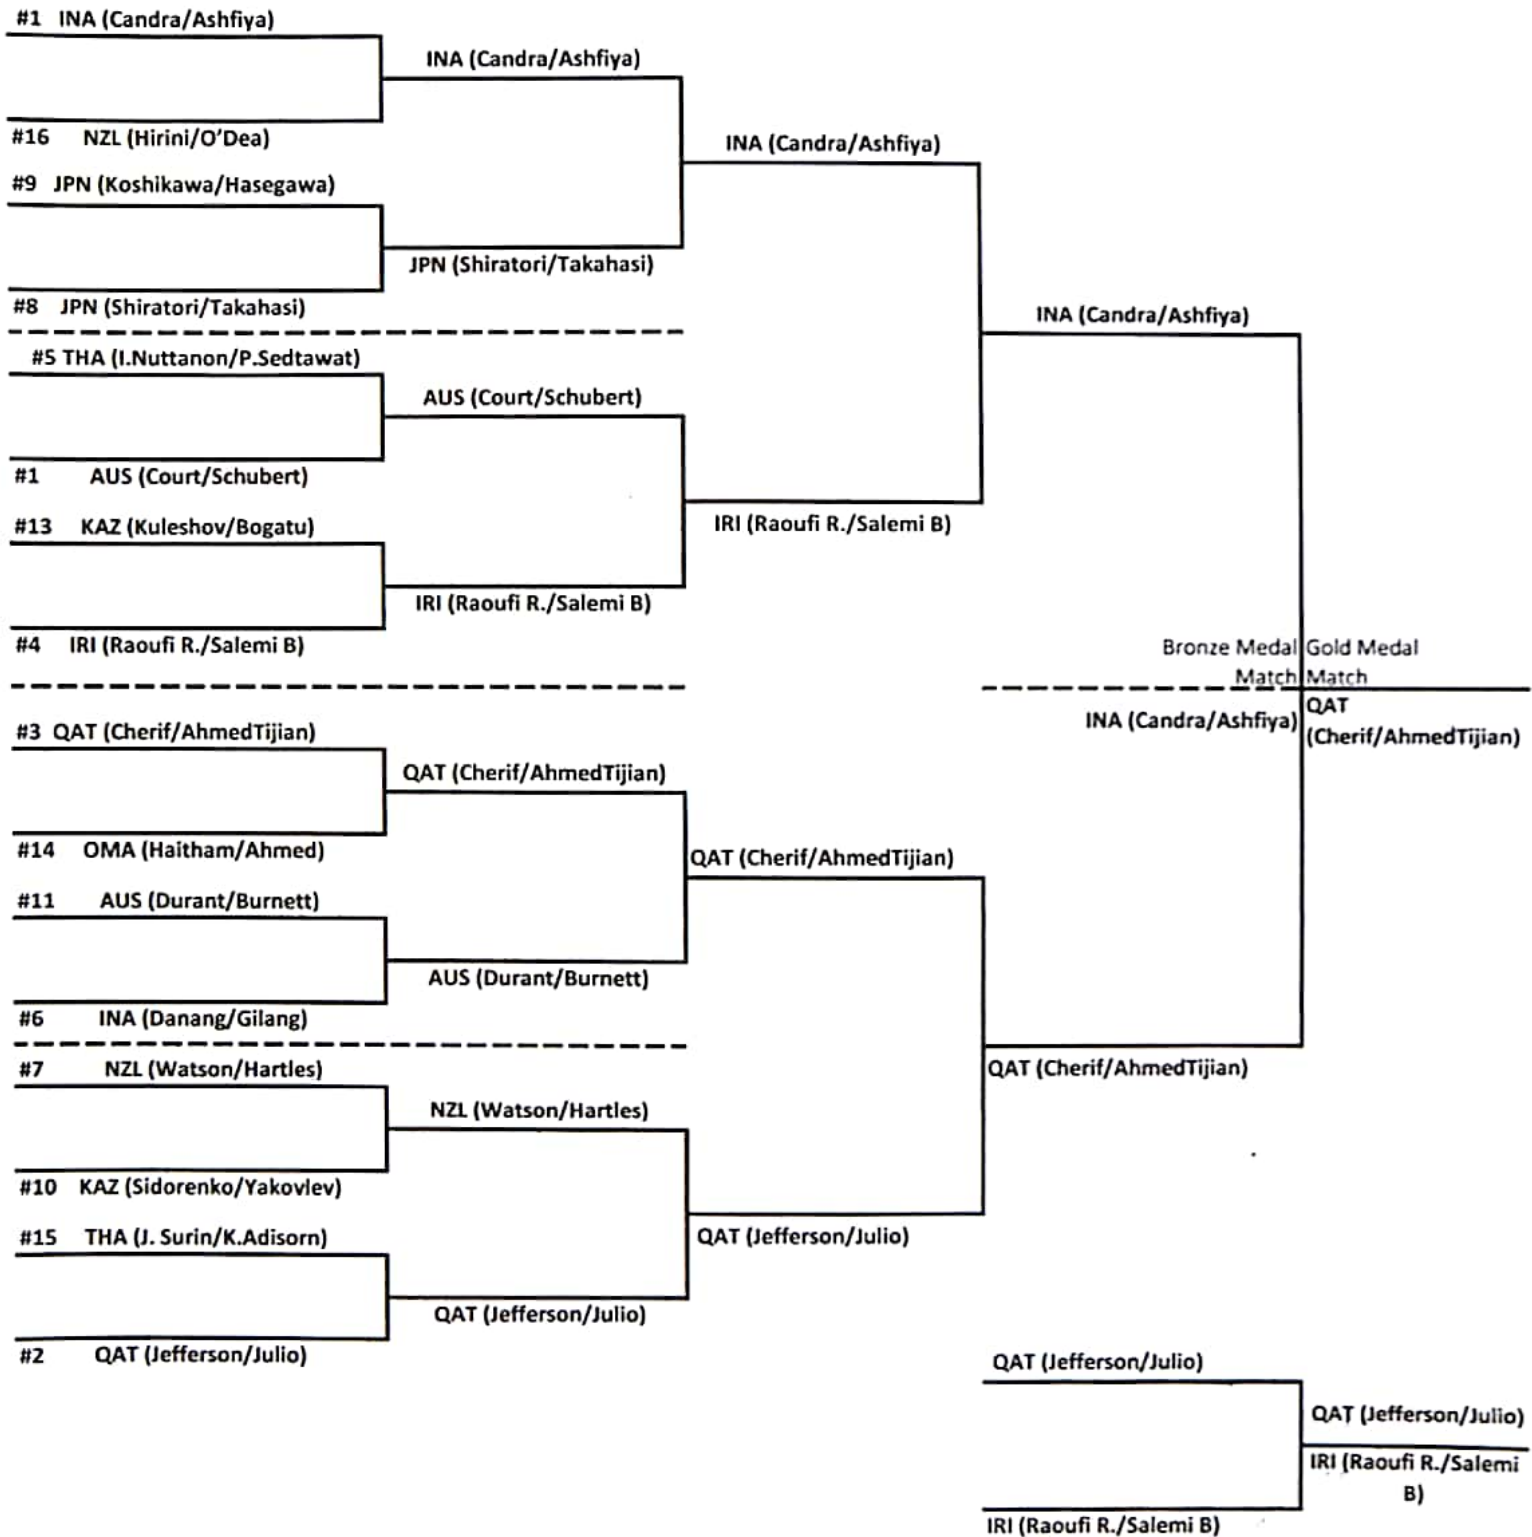

## AVC Beach Tour Palembang 2017 (Women)

Palembang AVC Beach Tour(Women) / Women • 19 - 22-Oct-2017

B-6 Final Ranking - Main draw

Rk.	Team	Country	Points	Prize
1	Artacho Del Solar/Clancy	AUS	0	
2	Mashkova/Samalikova	KAZ	0	
3	Murakami/Ishii	JPN	0	
4	Radarong/Udomchavee	THA	0	
5	Bawden/Ngauamo	AUS	0	
	Dhita/Putu	INA	0	
	Mizoe/Hashimoto	JPN	0	
	Numwong/Hongpak	THA	0	
9	W. T. To/C. Y. Kong	HKG	0	
	Yuen T C/Au Yeung	HKG	0	
	Desi/Yokebed	INA	0	
	Martha/Nur Atika	INA	0	
	Quigley/Ruru	NZL	0	
	Tilley/Bain	NZL	0	
	Kou,Nai-Han/Wu, S.F	TPE	0	
	Yu, Y H/Pan.T.Y	TPE	0	
17	Yoon Hye-suk/KIM Hana	KOR	0	
	Ng S/W. Y. Ong	SIN	0	

## MEN - Draw table of Round 16 from 8 Pools