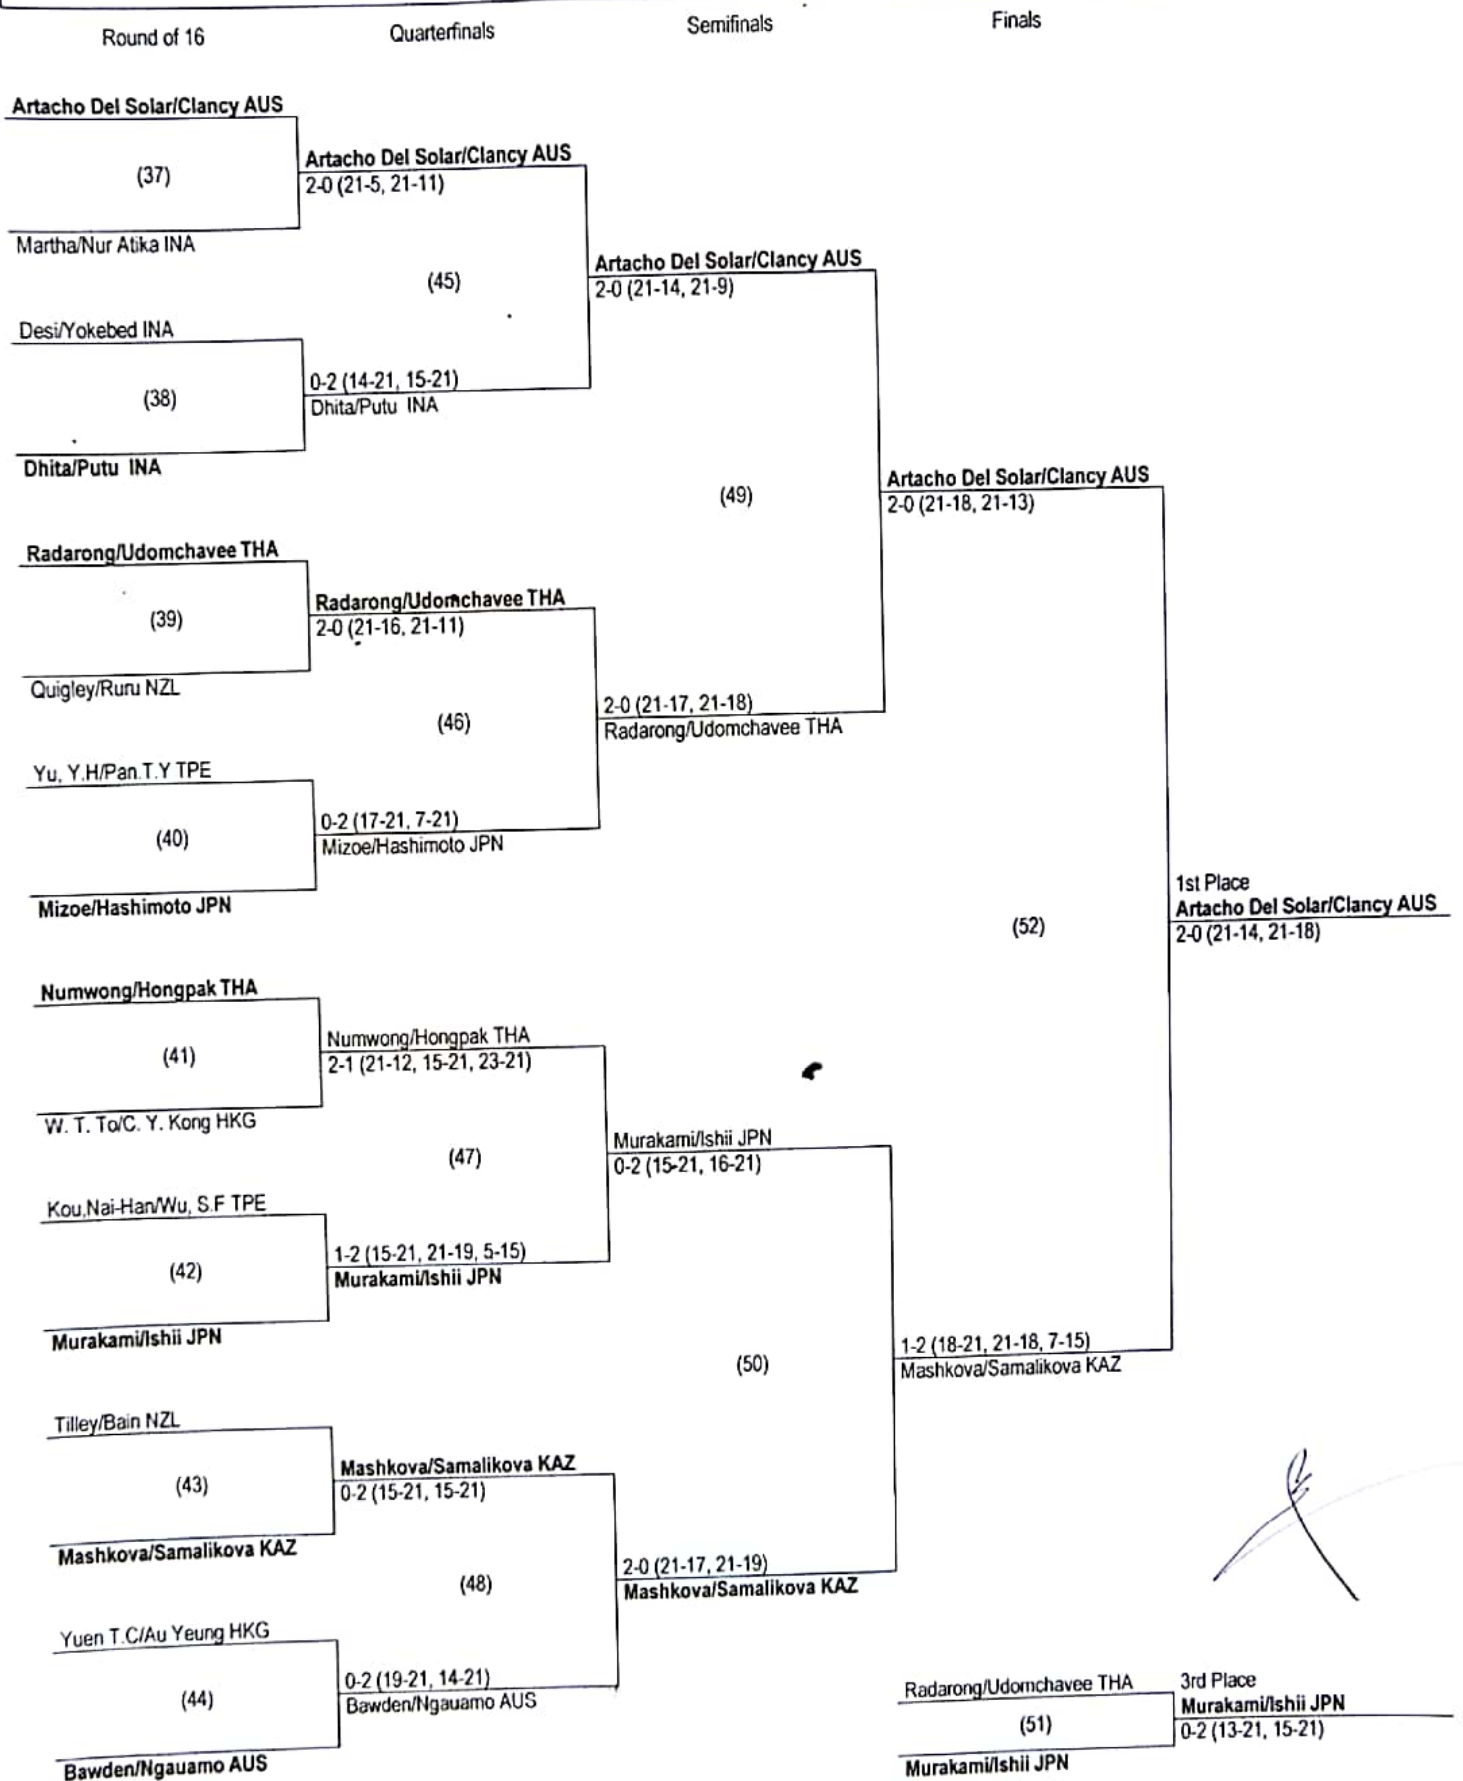

# AVC Beach Tour Palembang 2017 (Women)

Palembang AVC Beach Tour(Women) / Women • 19 - 22-Oct-2017

**B-5** Draw