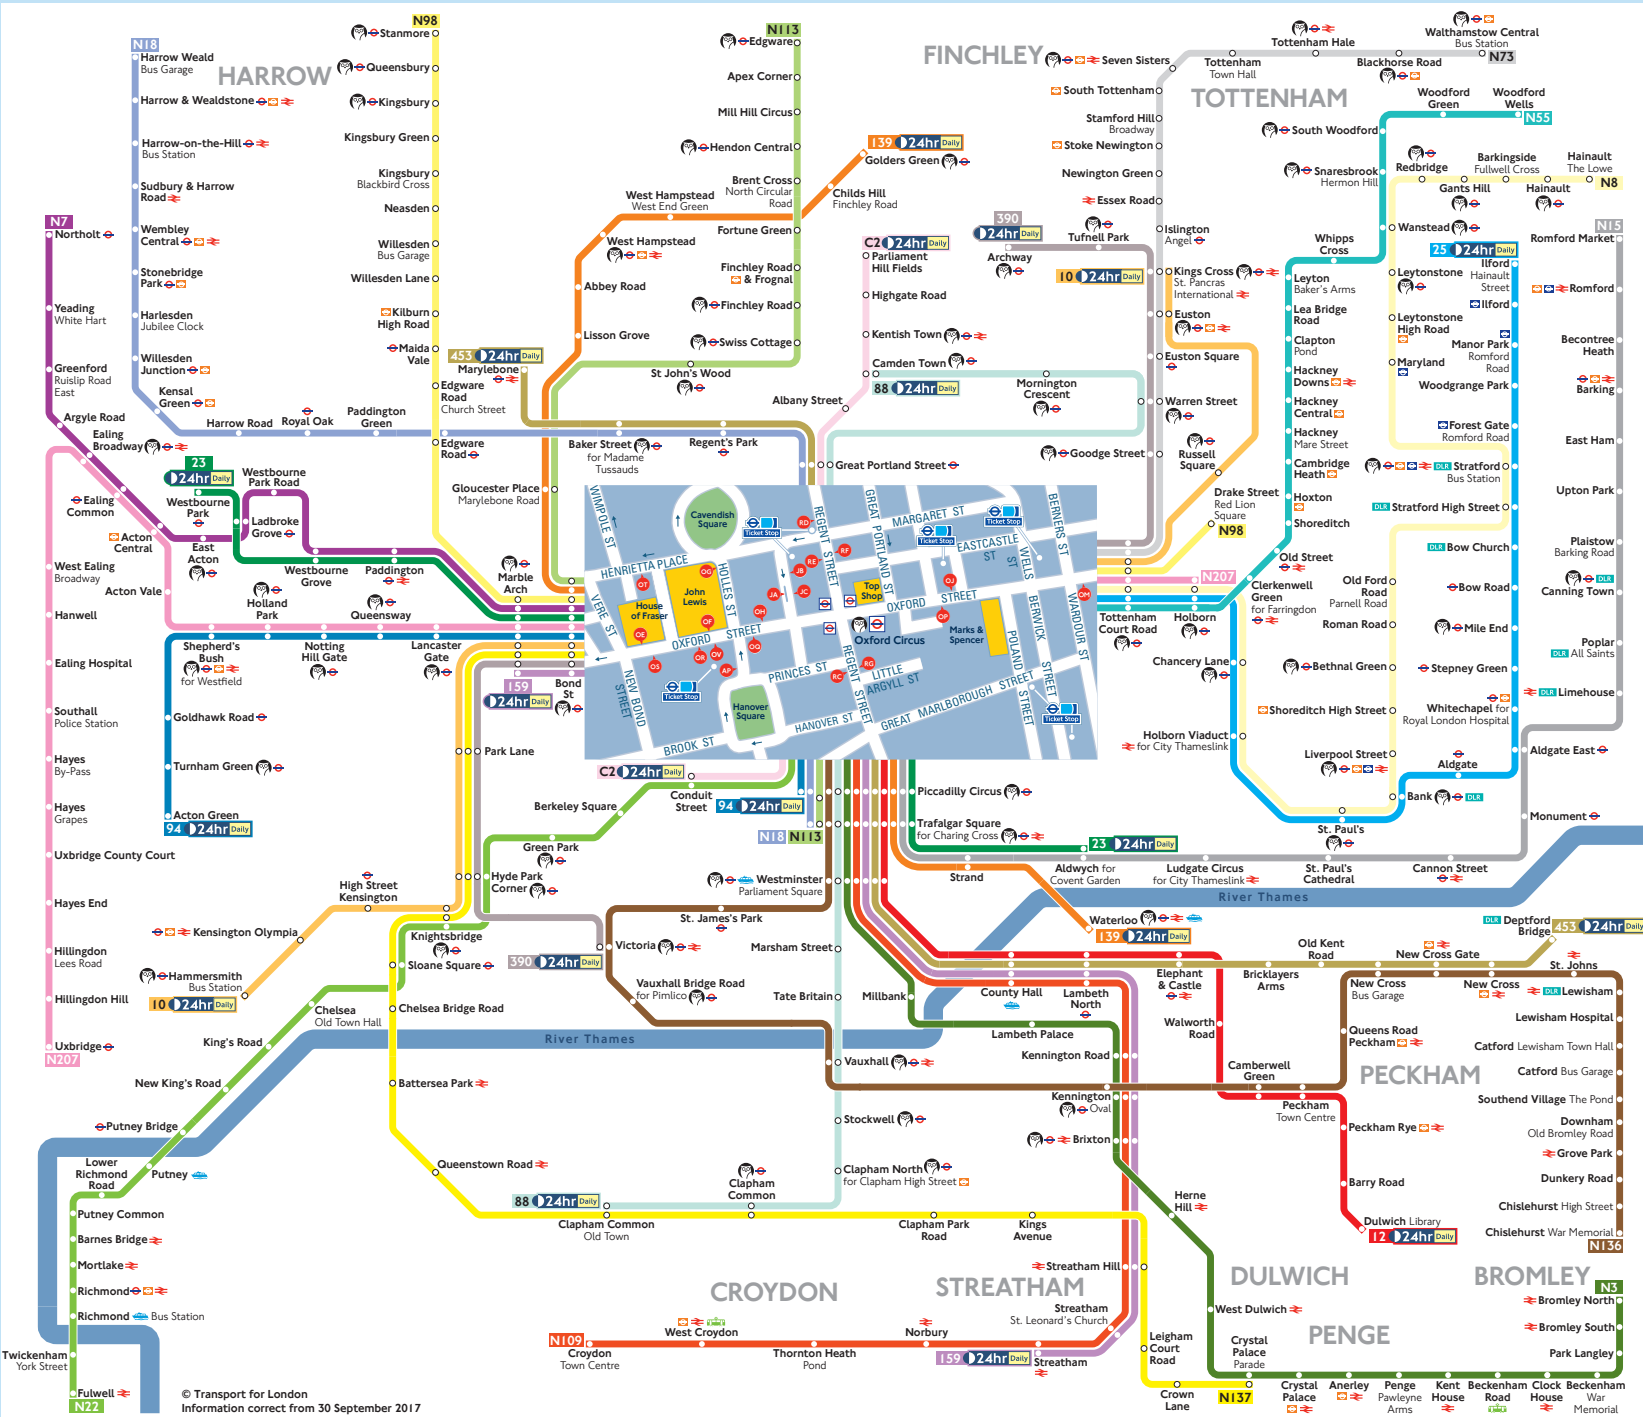

Night buses from Oxford Circus

Route finder

Bus route	Towards	Bus stops
10 24hr Daily	Hammersmith	OP OR
12 24hr Daily	King's Cross	OF OJ
23 24hr Daily	Dulwich	RF
	Aldwych	OE RG
	Westbourne Park	OG OJ
25 24hr Daily	Ilford	OC OJ
88 24hr Daily	Camden Town	RC RD
	Clapham Common	RF
94 24hr Daily	Action Green	OS RC
	Piccadilly Circus	OE RG
139 24hr Daily	Golders Green	OV
	Waterloo	OE RG
159 24hr Daily	Marble Arch	OO RC
	Streatham	OE RG
390 24hr Daily	Archway	OF OJ
	Victoria	OP OR
453 24hr Daily	Deptford Bridge	RF
	Marylebone	RD
C2 24hr Daily	Conduit Street	RF RG
	Parliament Hill Fields	RC RD
N3	Bromley North	RF
N7	Northolt	OO
N8	Hainault	OG OJ
N15	Romford	RF RG
N18	Harrow Weald	RD
	Trafalgar Square	RF RG
N22	Fulwell	RF RG
N55	Woodford Wells	OG OJ
N73	Walthamstow Central	OG OJ
N98	Holborn	OF OJ
	Stanmore	OH OP OO
N109	Croydon	RF RG
N113	Edgware	OV
	Trafalgar Square	OE RG
N136	Chislehurst	RF RG
N137	Crystal Palace	JC OR
N207	Holborn	OF OJ
	Uxbridge	OH OP OS

Key

- Connections with London Underground
- Connections with London Overground
- Connections with TfL Rail
- Connections with National Rail
- Connections with DLR
- Connections with London Trams
- Connections with river boats
- Tube station with 24-hour service Friday and Saturday nights

Ways to pay

Top up your Oyster pay as you go credit or buy Travelcards and bus & tram passes at around 4,000 shops across London.