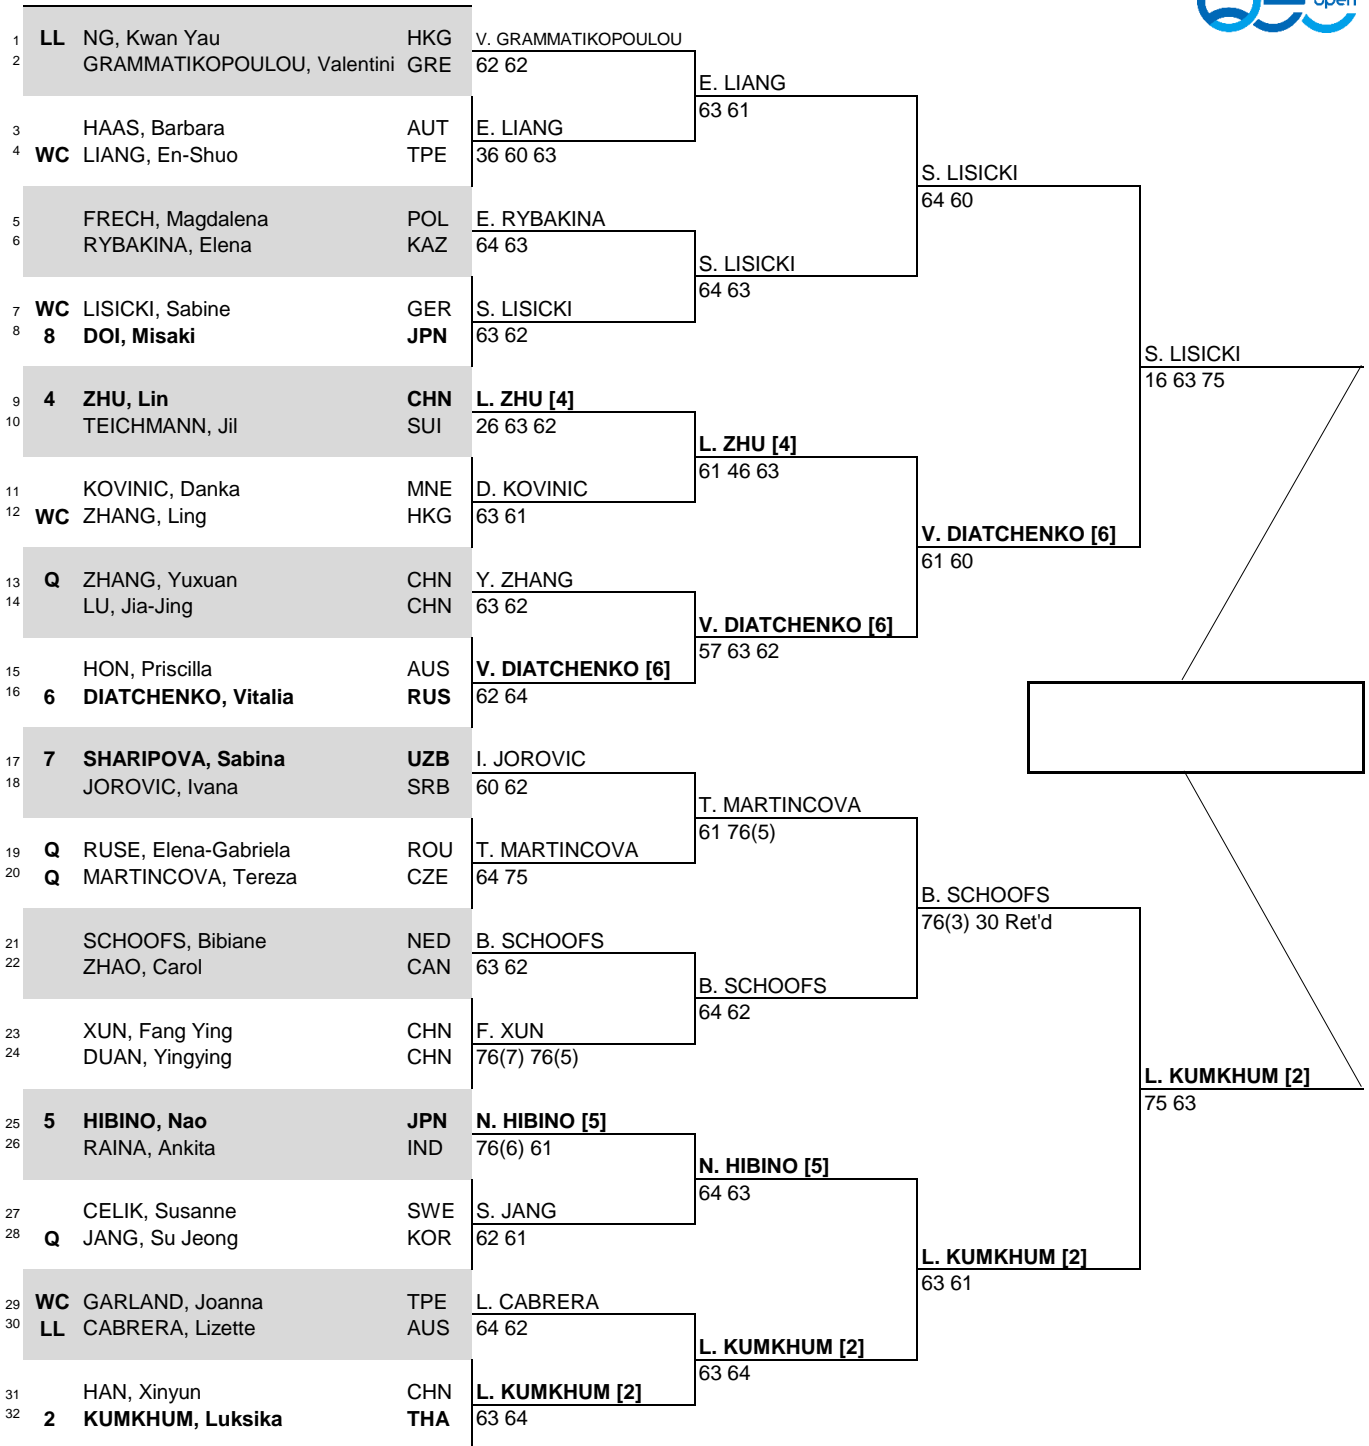

Taipei OEC Open

125K series

CITY, COUNTRY/REGION
Taipei, Chinese Taipei

TOURNAMENT DATES
November 11-18, 2018

SURFACE
Carpet, Gerflor

TOTAL FINANCIAL COMMITMENT
\$125,000

STATUS		NAT			MAIN DRAW SINGLES
--------	--	-----	--	--	-------------------

WTA TOUR, Inc. © Copyright 2018

SEEDED PLAYERS	RANK	PRIZE MONEY	POINTS	ALTERNATES / LUCKY LOSERS	RETIREMENTS/WALKOVERS
1 ZHENG, Saesai	46	WINNER \$20,000	160	K. Ng (LL)	T. Martincova - Low Back injury
2 KUMKHUM, Luksika	80	FINALIST \$11,000	95	L. Cabrera (LL)	
3 GASPARYAN, Margarita	406	SEMI-FINALIST \$6,000	57		
4 ZHU, Lin	114	QUARTER-FINALIST \$4,000	29		
5 HIBINO, Nao	119	SECOND ROUND \$2,000	15	S. Zheng	
6 DIATCHENKO, Vitalia	120	FIRST ROUND \$1,050	1	M. Gasparyan (Left Knee Injury)	
7 SHARIPOVA, Sabina	122				
8 DOI, Misaki	139				
FOLLOW LIVE SCORING AT www.WTATENNIS.com					
LAST DIRECT ACCEPTANCE		Kovinic (203)		WTA SUPERVISOR(S)	Chen Shu