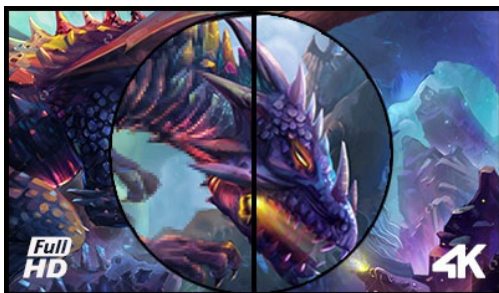

**GOLD PHOENIX - 28" G-MASTER 4K monitor supporting FreeSync™ technology**

The 28" G-MASTER GB2888UHSU known as Gold Phoenix, features 4K (3840 x 2160) resolution, offering a gigantic viewable area with 4 times more information and workspace than a Full HD screen. Due to the high DPI (dots per inch) the monitor displays an incredibly sharp and crisp image. Featuring 1ms response time and FreeSync™ technology, it ends choppy gameplay ensuring fluid and accurate transition between images. With the Black Tuner functionality the brightness and the dark shades can be adjusted, giving greater viewing performance in shadowed areas. USB 3.0 HUB, integrated speakers and a headphone socket ensure compatibility with any Desktop PC or Notebook. The GB2888UHSU is perfect for gamers and demanding users who settle only for the best specifications.

**4K**

UHD resolution (3840x2160), better known as 4K, offers a gigantic viewable area with 4 times more information and work space than a Full HD screen. Due to the high DPI (dots per inch), it displays an incredibly sharp and crisp image.

## 01 DISPLAY CHARACTERISTICS

Diagonal	28", 71cm
Panel	TN LED, matte finish
Native resolution	3840 x 2160 (8.3 megapixel 4K UHD, HDMI & DisplayPort)
Aspect ratio	16:9
Brightness	300 cd/m <sup>2</sup> typical
Static contrast	1 000:1 typical
Advanced contrast	12M:1
Response time	1ms
Viewing zone	horizontal/vertical: 170°/160°, right/left: 85°/85°, up/down: 80°/80°
Colour support	1.07B 10bit (sRGB: 102%, NTSC: 72%)
Horizontal Sync	30 - 135KHz
Vertical Sync	24 - 75Hz
Viewable area W x H	620.9 x 341.3mm, 24.4 x 13.4"
Pixel pitch	0.162mm
Colour	matte, black