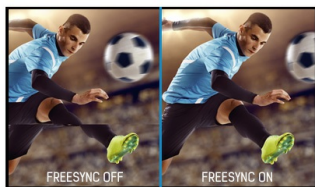

**High-end 27" WQHD monitor supporting FreeSync™ technology and 1ms response time**

The ProLite B2783QSU is an excellent 27" WQHD LED-backlit monitor bringing the world of Business and Gaming together. The monitor offers accurate and consistent colour reproduction with wide viewing angles and a sharp high resolution 2560x1440 panel. Its ergonomic stand offers 13cm height adjustment with pivot and swivel, making this screen suitable for a wide range of applications and environments where workplace flexibility and ergonomics are key factors. This monitor supports FreeSync™ technology, offering gamers the chance to experience fluid and fracture free gaming. Triple input (DVI/HDMI/DisplayPort) and a USB HUB ensure compatibility with your desktop PC or Notebook.