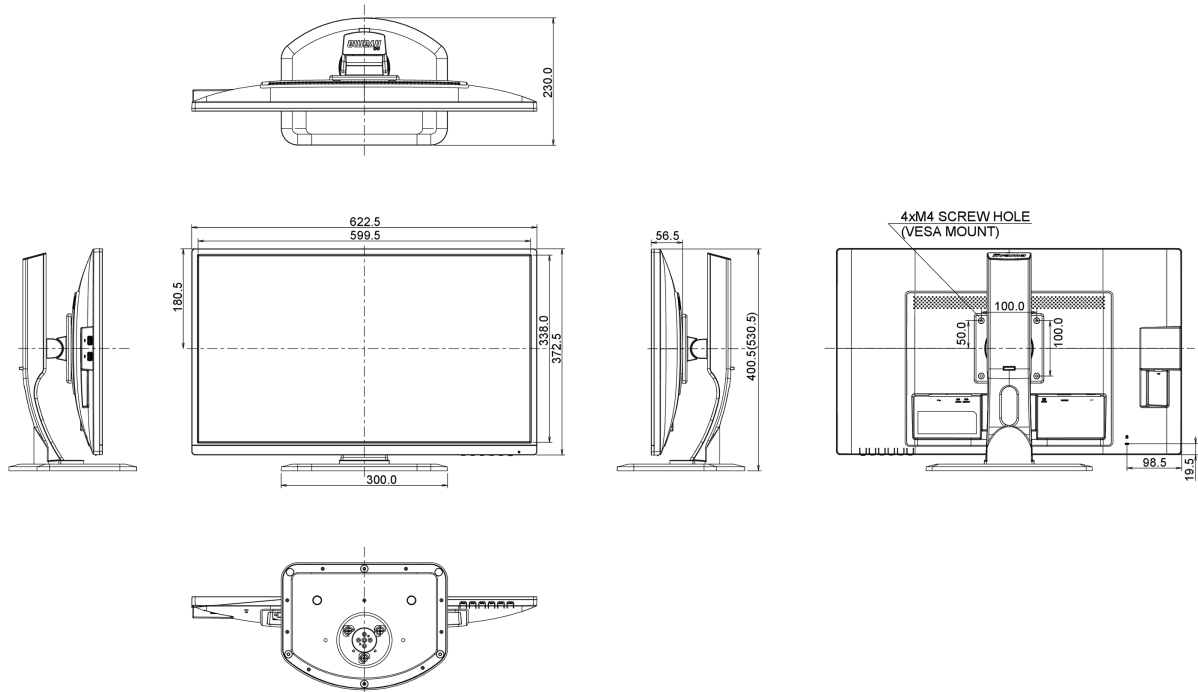

## 04 MECHANICAL

Display position adjustments	height, pivot (rotation), swivel, tilt
Height adjustment	130mm
Rotation (PIVOT function)	90°
Swivel stand	90°; 45° left; 45° right
Tilt angle	22° up; 5° down
VESA mounting	100 x 100mm

## 08 DIMENSIONS / WEIGHT

Product dimensions W x H x D	622.5 x 400.5 (530.5) x 230mm
Weight (without box)	6.1kg
EAN code	4948570114290