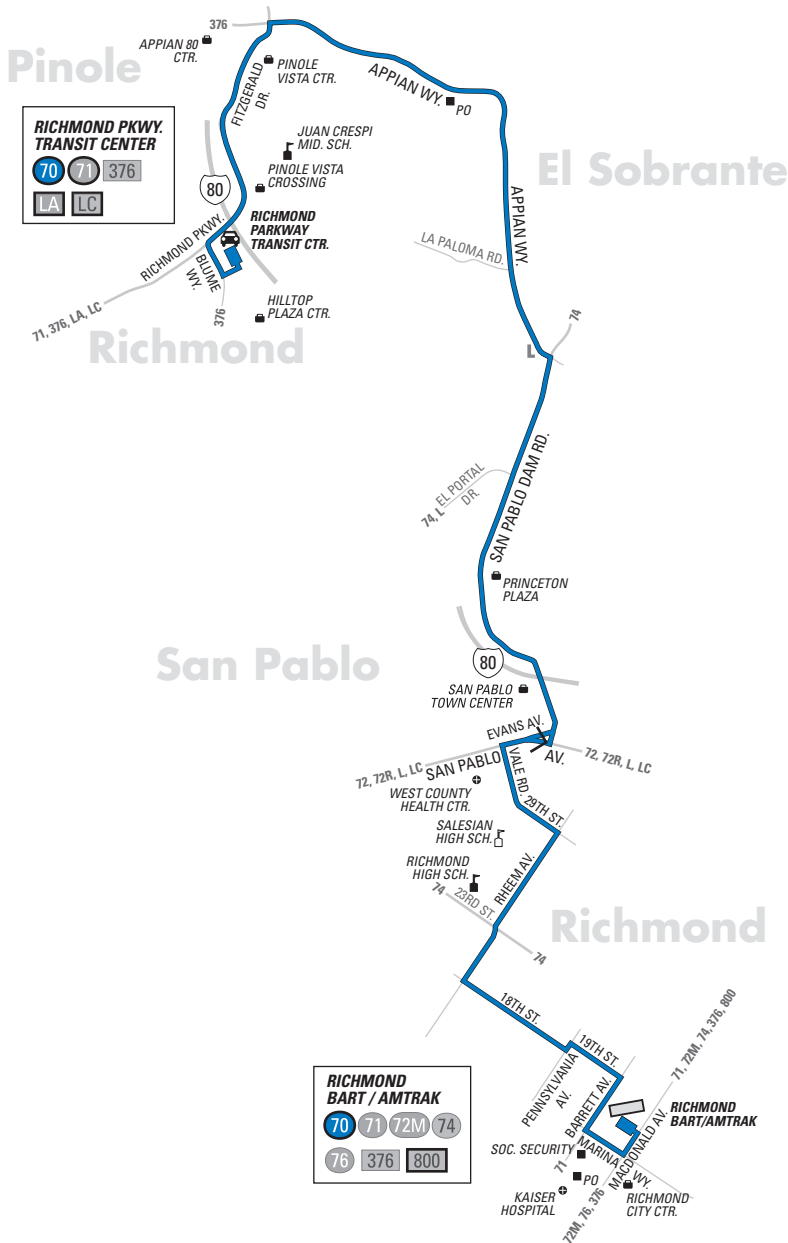

Line 70

70

AC TRANSIT SCHEDULE

EFFECTIVE:
December 18, 2016

- ▶ **Pinole**
 Pinole Vista ShoppingCenter
- ▶ **El Sobrante**
 Appian Way
- ▶ **San Pablo**
 San Pablo Dam Road
 Princeton Plaza
- ▶ **Richmond**
 Richmond Parkway Transit Center
 Rheem Ave.
 18th St. / 19th St.
 Barrett Ave.
 Richmond City Center
 Richmond BART

70 Saturdays, Sundays and holidays To Richmond BART

Richmond Parkway Transit Center	Pinole Vista Shopping Center	Appian Way & La Paloma Rd.	San Pablo Dam Rd. & El Portal Dr.	San Pablo Ave. & Vale Rd.	23rd St. & Rheem Ave.	Richmond BART
6:53a	6:56a	7:01a	7:04a	7:09a	7:14a	7:23a
7:53a	7:56a	8:01a	8:04a	8:09a	8:14a	8:23a
8:53a	8:56a	9:02a	9:05a	9:10a	9:15a	9:24a
9:52a	9:55a	10:01a	10:05a	10:10a	10:15a	10:24a
10:52a	10:55a	11:01a	11:05a	11:10a	11:15a	11:24a
11:52a	11:55a	12:01p	12:05p	12:10p	12:15p	12:24p
12:52p	12:55p	1:01p	1:05p	1:10p	1:15p	1:24p
1:52p	1:55p	2:01p	2:05p	2:10p	2:15p	2:24p
2:52p	2:55p	3:01p	3:05p	3:10p	3:15p	3:24p
3:52p	3:55p	4:01p	4:05p	4:10p	4:15p	4:24p
4:52p	4:55p	5:01p	5:05p	5:10p	5:15p	5:24p
5:52p	5:55p	6:01p	6:05p	6:10p	6:15p	6:24p
6:52p	6:55p	7:01p	7:05p	7:10p	7:15p	7:24p
7:52p	7:55p	8:01p	8:05p	8:10p	8:15p	8:24p