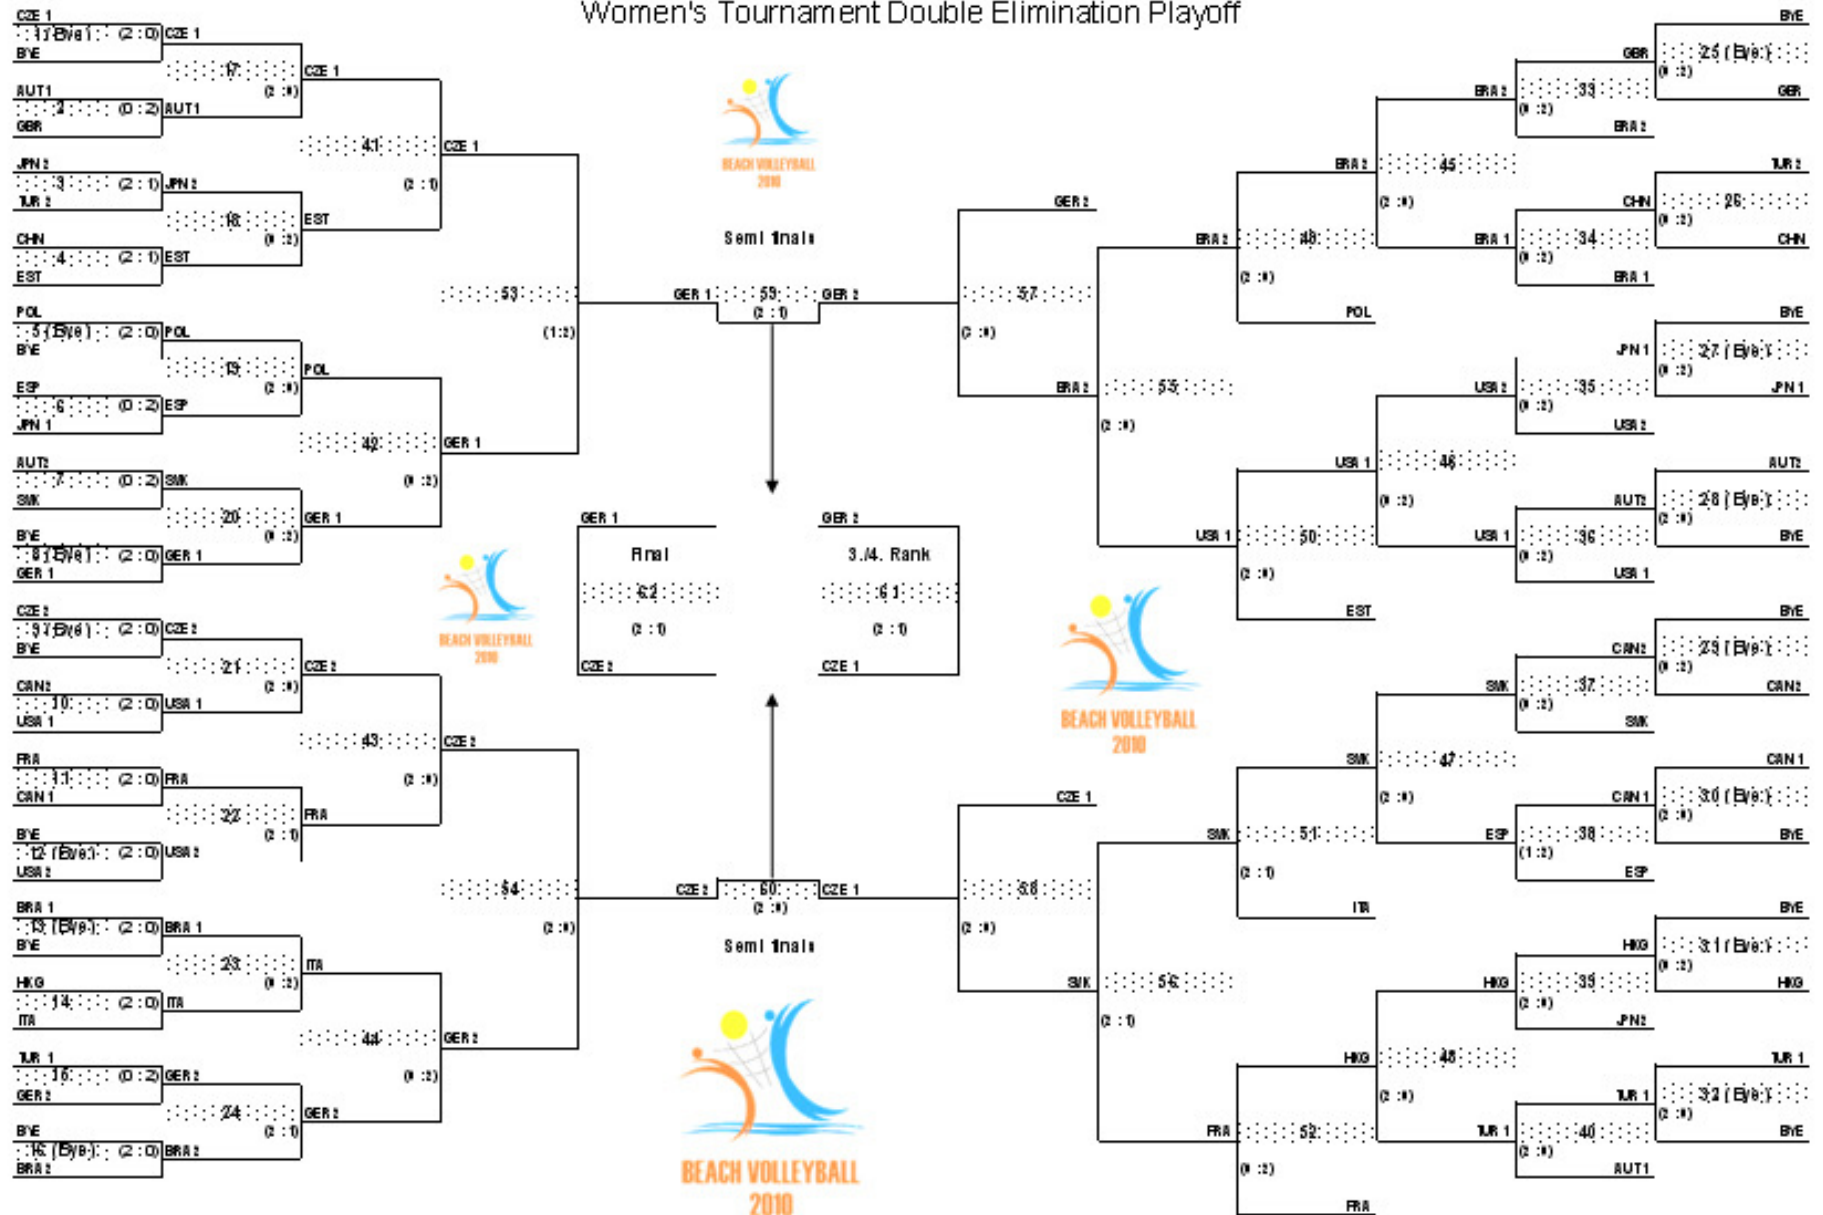

5th World University Beach Volleyball
Championship 15-20 June 2010 Alanya, TURKEY

Women's Tournament Double Elimination Playoff

Final Ranking

Finish	Team
1	GER 1
2	CZE 2
3	GER 2
4	CZE 1
5	BRA 2
5	SVK
7	USA 1
7	FRA
9	POL
9	EST
9	ITA
9	HKG
13	BRA 1
13	USA 2
13	ESP
13	TUR 1
17	AUT 1
17	JPN 2
17	CAN 1
17	CAN 2
17	AUT 2
17	JPN 1
17	CHN
17	GBR
25	TUR 2