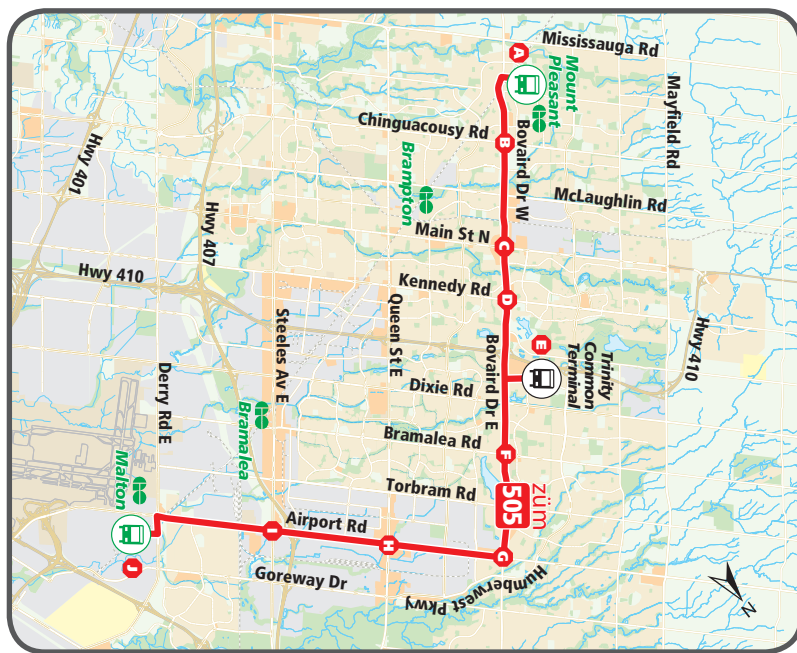

EASTBOUND: Sunday / Holidays
Table with 10 columns: Mount Pleasant GO, Bovaird Dr & Chinguacousy Rd, Bovaird Dr & Main St, Bovaird Dr & Kennedy Rd, Trinity Common Terminal, Bovaird Dr & Bramalea Rd, Bovaird Dr & Airport Rd, Queen St & Airport Rd, Airport Rd & Steeles Ave, Malton GO. Rows show departure times from 9:55 to 6:47.

WESTBOUND: Sunday / Holidays
Table with 10 columns: Malton GO, Airport Rd & Steeles Ave, Queen St & Airport Rd, Bovaird Dr & Airport Rd, Bovaird Dr & Bramalea Rd, Trinity Common Terminal, Bovaird Dr & Kennedy Rd, Bovaird Dr & Main St, Bovaird Dr & Chinguacousy Rd, Mount Pleasant GO. Rows show departure times from 9:35 to 6:44.

While every effort will be made to keep to the timetables, Brampton Transit does not undertake that its buses will be operated in accordance with them, or at all. Brampton Transit will not be responsible for any loss, damage or inconvenience caused by any operating failure or in consequence of any inaccuracies in this timetable.

For more information, call 905-874-2999.
Monday to Friday 7:00 a.m. to 9:00 p.m.
Saturday 7:00 a.m. to 7:00 p.m.
Sunday 9:00 a.m. to 6:00 p.m.

Alternate formats available upon request.

Monday - Sunday
Effective: September 4, 2018

Züm Bovaird

505