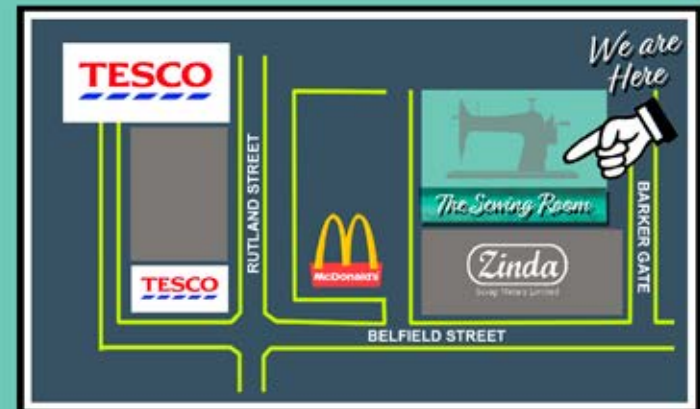

The Sewing Room

Clothing Alterations Service

Ladies & Gents Trousers, Dresses, Jackets etc...

WE HAVE MOVED

Please visit us at...

Barnes Wallis House, Barker Gate, Ilkeston, DE7 8DS.

Just 2 minutes walk from Tesco