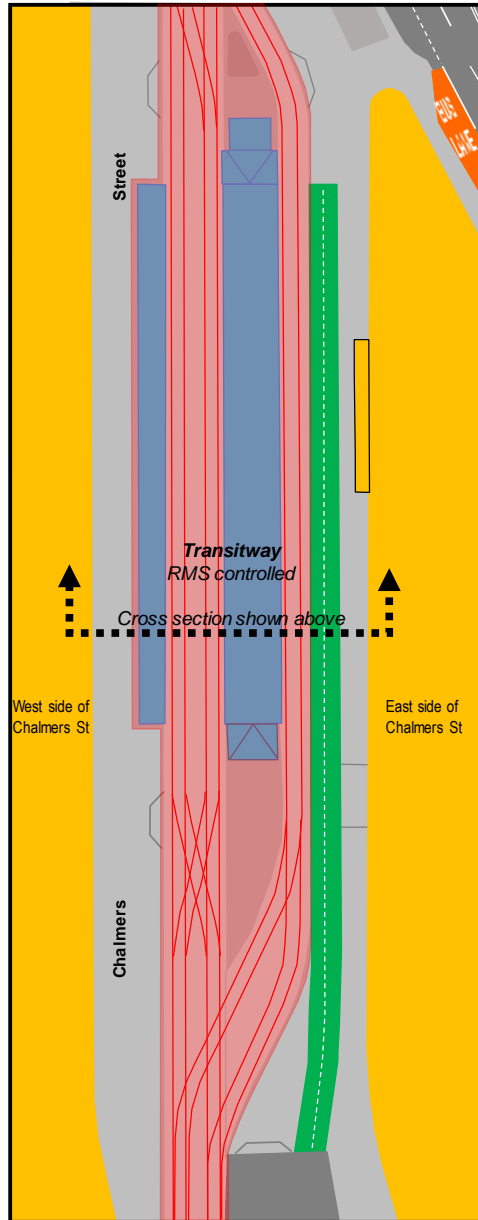

Chalmers Street, Surry Hills

Permanent Road closure between Randle Street and Elizabeth Street

CBD and South East Light Rail, Platforms, Pedestrian and Cyclist areas

Chalmers Street, Surry Hills

Traffic arrangements around Chalmers Street prior to October 2015

Chalmers Street, Surry Hills

Traffic arrangements around Chalmers Street with Light Rail