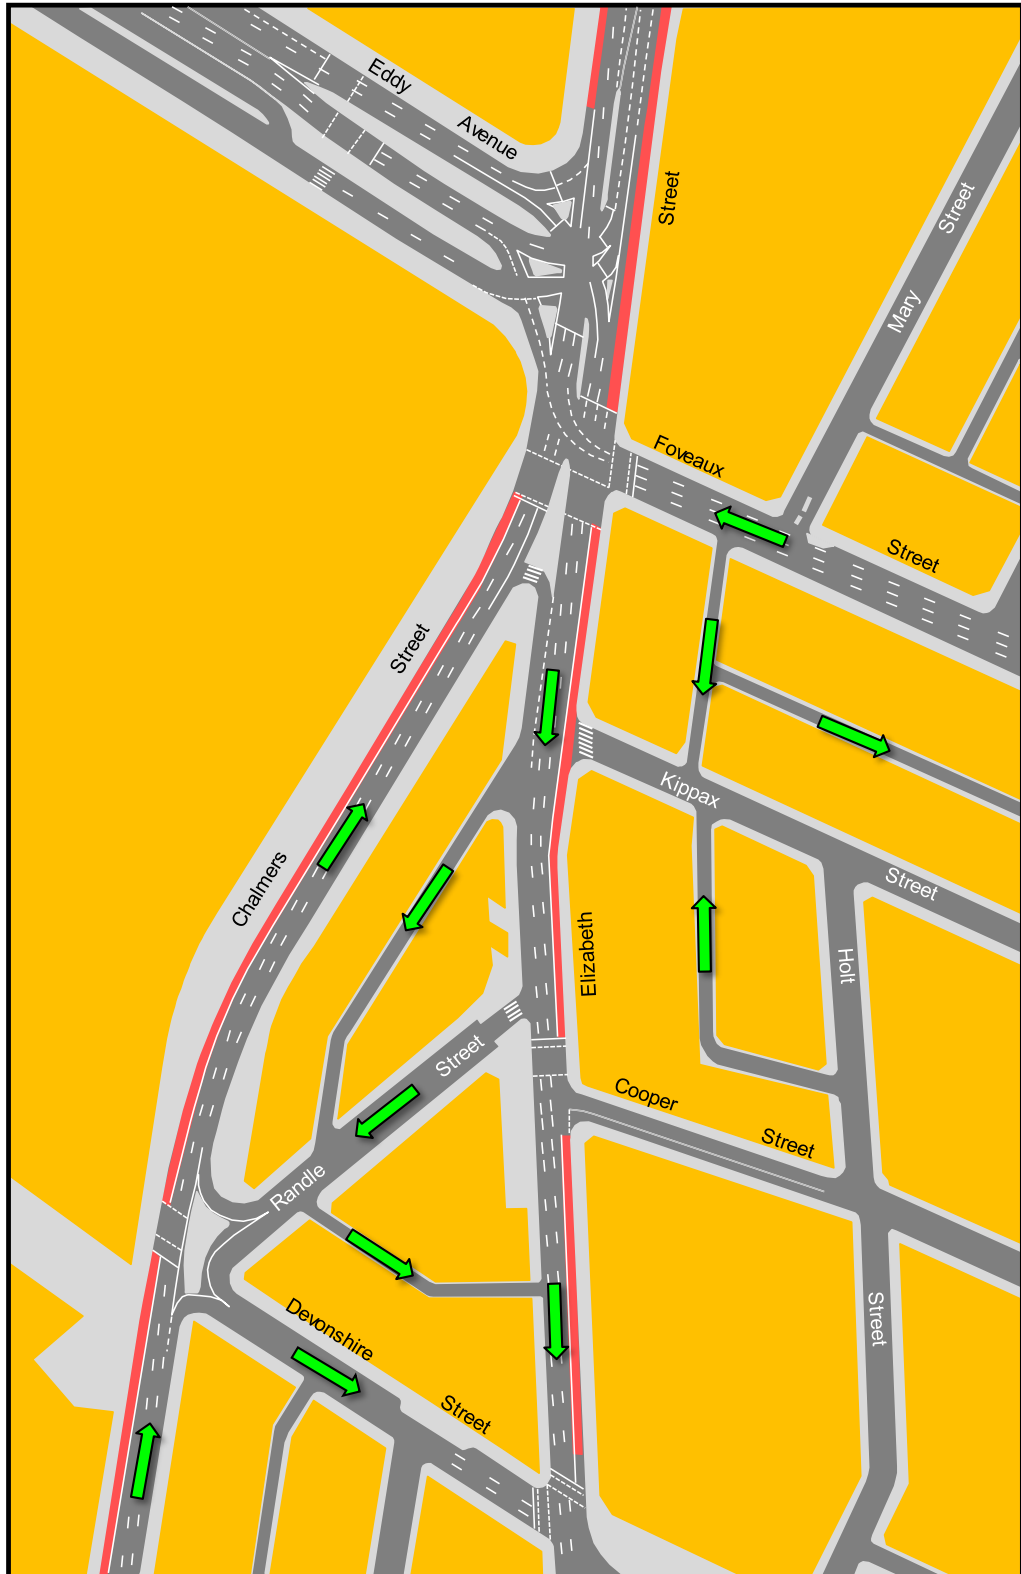

Chalmers Street, Surry Hills

Permanent Road closure between Randle Street and Elizabeth Street

CBD and South East Light Rail, Platforms, Pedestrian and Cyclist areas

Chalmers Street, Surry Hills

Traffic arrangements around Chalmers Street prior to October 2015

Chalmers Street, Surry Hills

Traffic arrangements around Chalmers Street with Light Rail