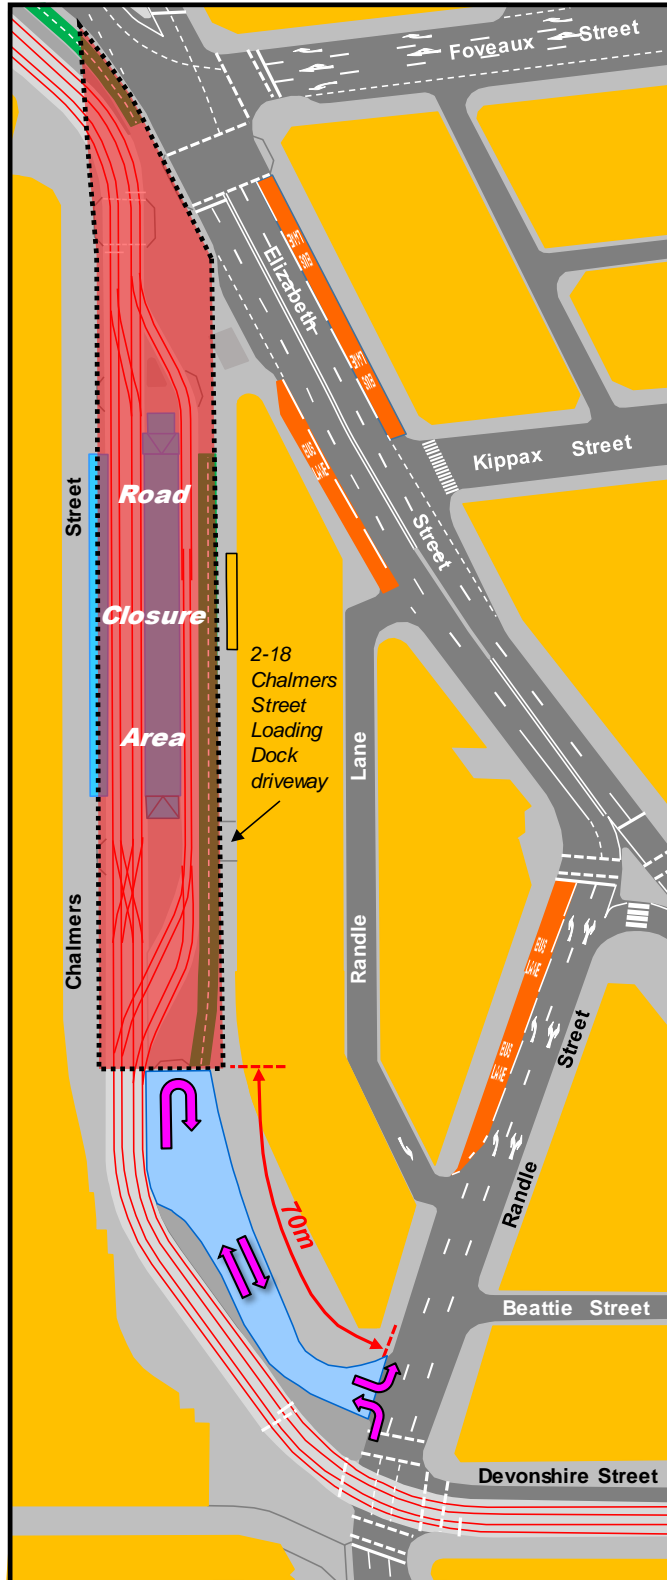

Chalmers Street, Surry Hills

Permanent Road closure between Randle Street and Elizabeth Street

CBD and South East Light Rail, Platforms, Pedestrian and Cyclist areas

Chalmers Street, Surry Hills

Traffic arrangements around Chalmers Street prior to October 2015

Chalmers Street, Surry Hills

Traffic arrangements around Chalmers Street with Light Rail