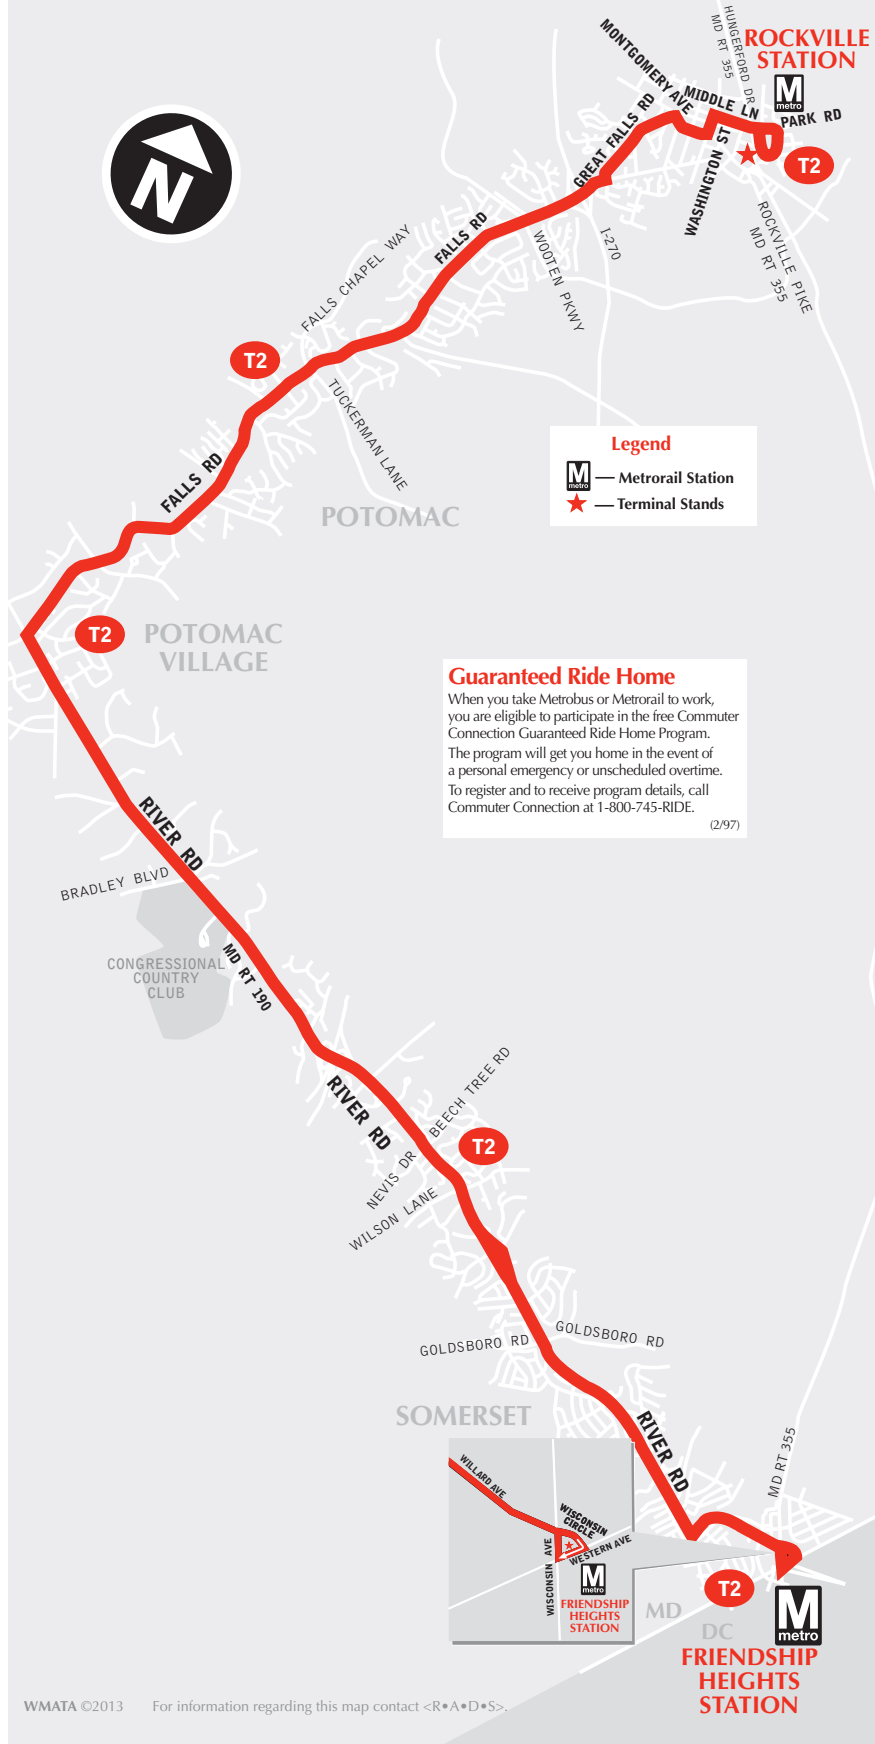

T2 River Road Line

For route and schedule information
Call 202-637-7000
www.wmata.com

Legend

- Metrorail Station
- Terminal Stands

Guaranteed Ride Home
When you take Metrobus or Metrorail to work, you are eligible to participate in the free Commuter Connection Guaranteed Ride Home Program. The program will get you home in the event of a personal emergency or unscheduled overtime. To register and to receive program details, call Commuter Connection at 1-800-745-RIDE. (2/97)