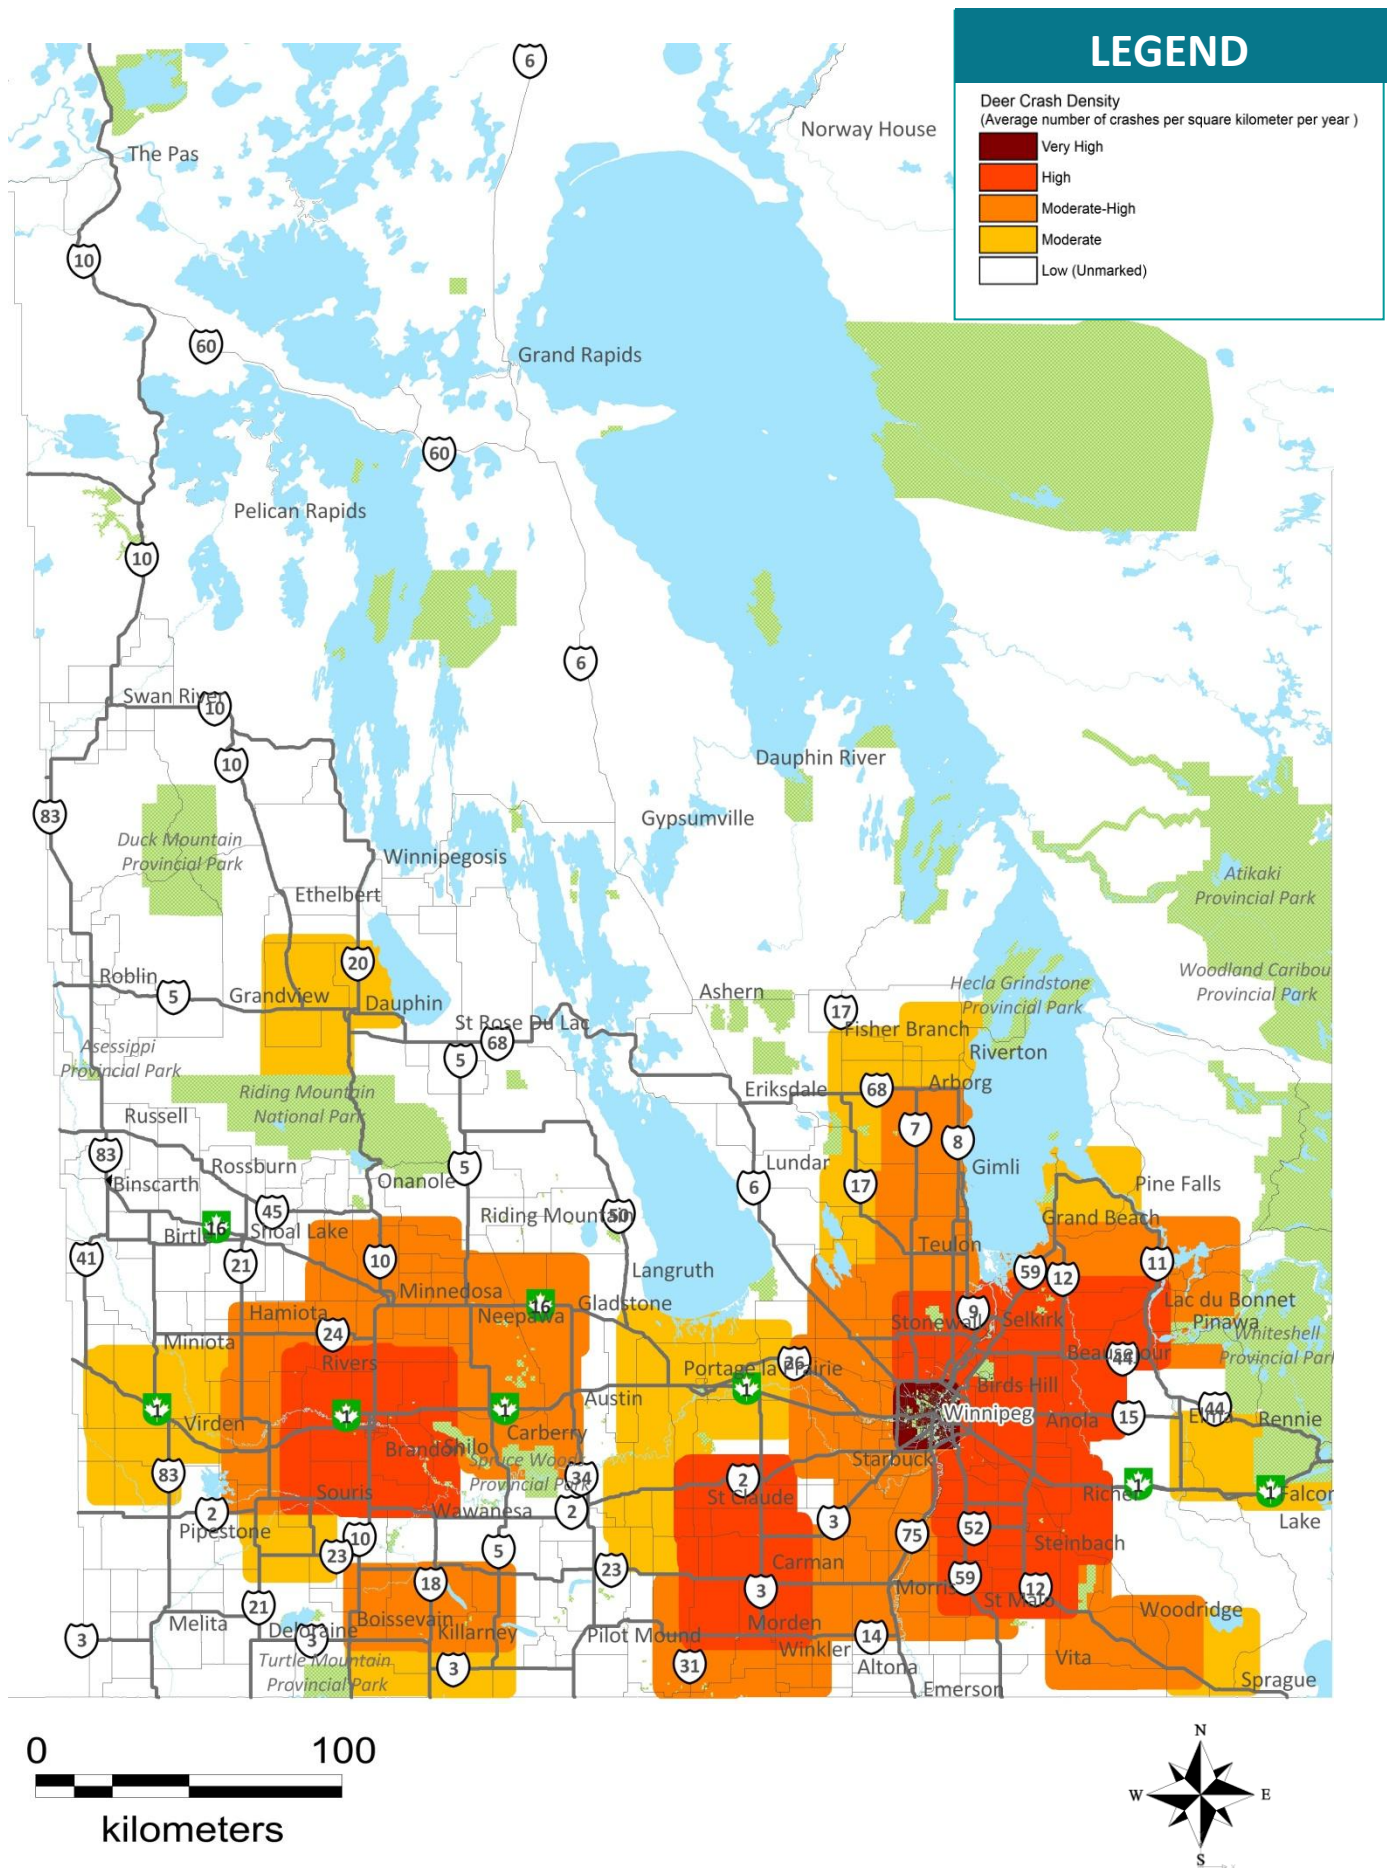

Average Annual  
Deer-Vehicle  
Crashes: 6,425

# MANITOBA

## Top Deer-Vehicle Crash Areas 2010-2014 (Based on the Number of Crashes per Municipality)

**Source:** Collision data (calendar year) from Manitoba Public Insurance.

**Notes:** Collision location is self-reported by Manitoba Public Insurance claimants and is based on the nearest city or town. Crashes may occur within, or outside of town limits.

The collision density is based on the frequency of deer-vehicle crashes for the reported locations

Deer-vehicle crashes have been reported as far north as Lac Brochet, however the density of these types of crashes is low in the area north of Swan River.