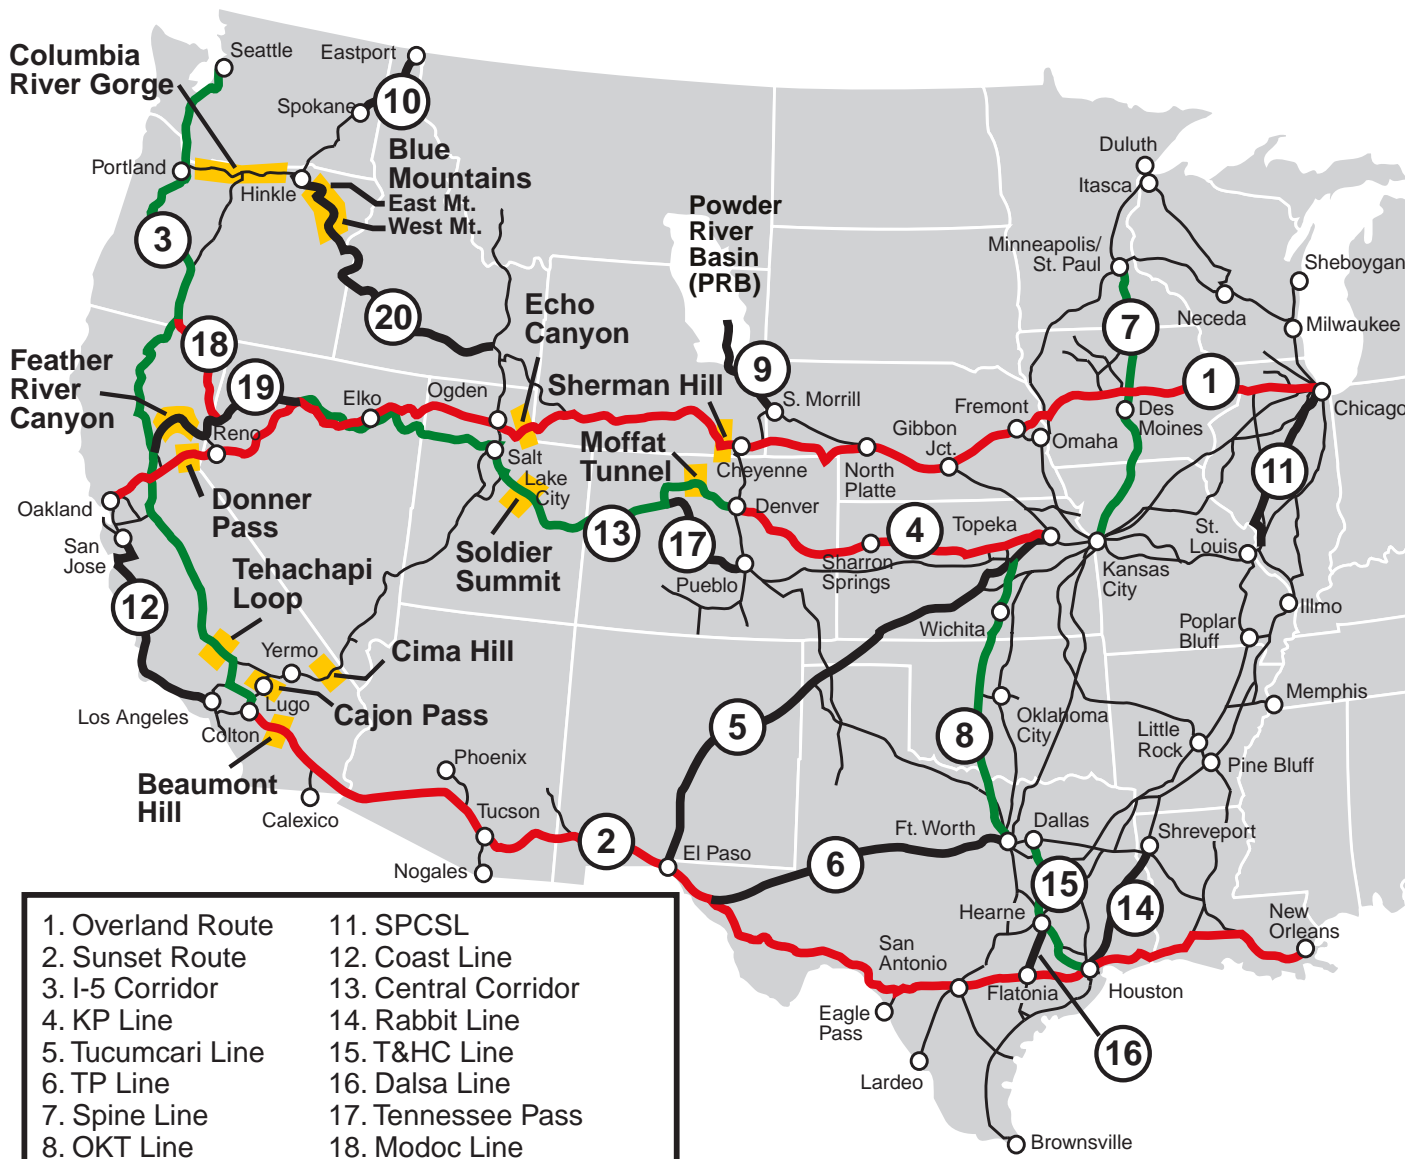

UPRR Common Line Names

- | | |
|-------------------|----------------------------|
| 1. Overland Route | 11. SPCSL |
| 2. Sunset Route | 12. Coast Line |
| 3. I-5 Corridor | 13. Central Corridor |
| 4. KP Line | 14. Rabbit Line |
| 5. Tucumcari Line | 15. T&HC Line |
| 6. TP Line | 16. Dalsa Line |
| 7. Spine Line | 17. Tennessee Pass |
| 8. OKT Line | 18. Modoc Line |
| 9. WRPI Line | 19. Feather River Corridor |
| 10. SI Line | 20. Northwest Corridor |