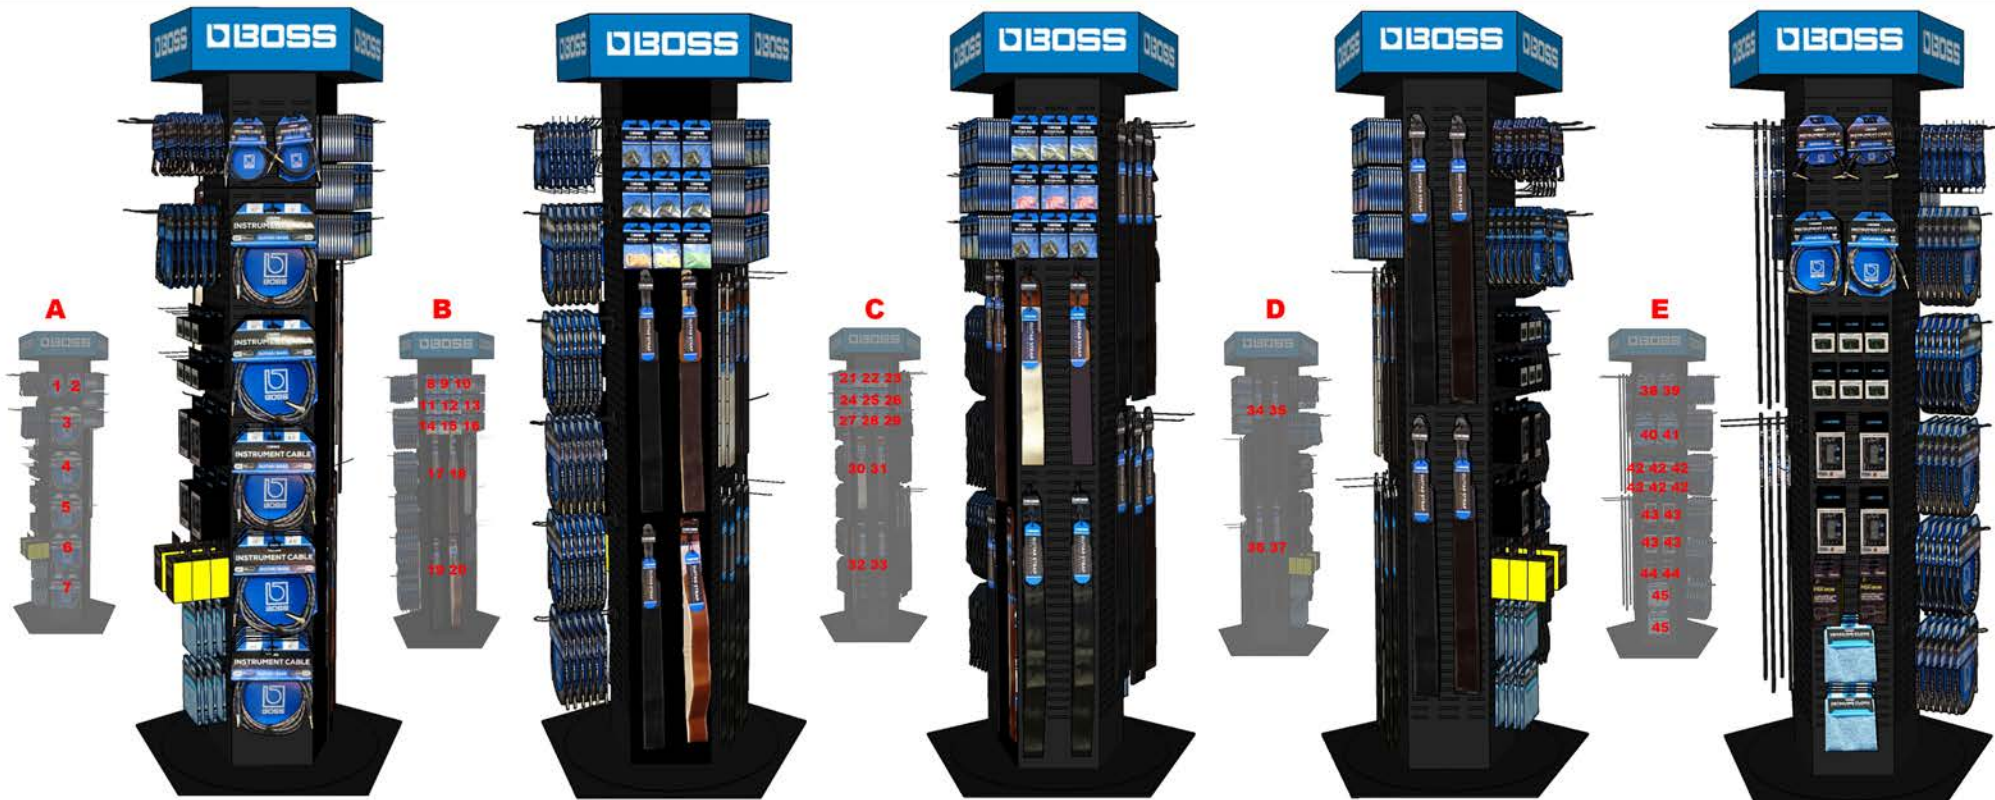

LARGE BOSS PENTAGON DISPLAY

BSS-DISPWL Boss Pentagon Display (78.5" H x 25" W)

BOSS

ACCESSORIES

Side A

- | | | |
|------------|---|----|
| 1. BSC-3 | 3ft / 1m Speaker Cable, 14GA / 2x2.1mm2 | x3 |
| 2. BSC-5 | 5ft / 1.5m Speaker Cable, 14GA / 2x2.1mm2 | x3 |
| 3. BIC-10 | 10ft / 3m Instrument Cable, Straight/Straight 1/4" jack | x6 |
| 4. BIC-10A | 10ft / 3m Instrument Cable, Angled/Straight 1/4" jack | x6 |
| 5. BIC-15 | 15ft / 4.5m Instrument Cable, Straight/Straight 1/4" jack | x6 |
| 6. BIC-15A | 15ft / 4.5m Instrument Cable, Angled/Straight 1/4" jack | x6 |
| 7. BIC-20 | 20ft / 6m Instrument Cable, Straight/Straight 1/4" jack | x4 |

Side E

- | | | |
|---------------|--|----|
| 38. BIC-PC | 6" / 15cm Instrument Cable, Angled/Angled 1/4" jack | x6 |
| 39. BIC-1AA | 1ft / 30cm Instrument Cable, Angled/Angled 1/4" jack | x6 |
| 40. BIC-3AA | 3ft / 1m Instrument Cable, Angled/Angled 1/4" jack | x6 |
| 41. BIC-5 | 5ft / 1.5m Instrument Cable, Straight/Straight 1/4" jack | x6 |
| 42. TU-01 | Clip-on tuner | x8 |
| 43. TU-30 | Tuner / metronome | x4 |
| 44. PSA-120S2 | Power Supply | x6 |
| 45. BDC-01 | BOSS detailing cloth | x6 |