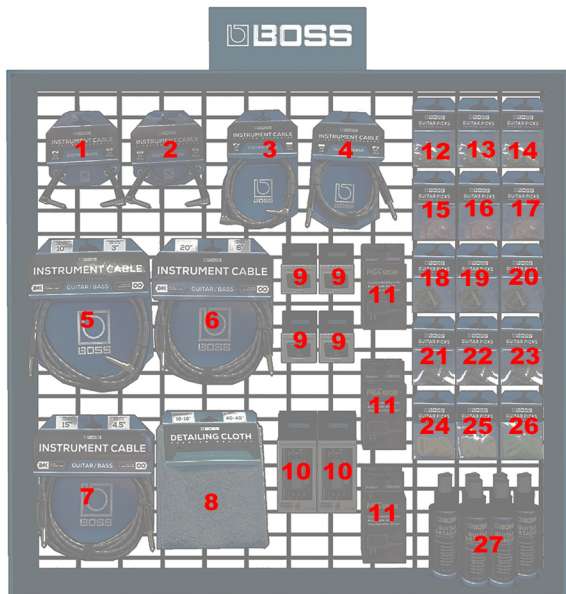

MEDIUM BOSS WALL DISPLAY

BSS-DISPWM Boss wall display (3 ft x 3 ft)

- | | | |
|----------------|---|-----|
| 1. BIC-PC | 6" / 15cm Instrument Cable, Angled/Angled 1/4" jack | x6 |
| 2. BIC-1AA | 1ft / 30cm Instrument Cable, Angled/Angled 1/4" jack | x6 |
| 3. BIC-3AA | 3ft / 1m Instrument Cable, Angled/Angled 1/4" jack | x6 |
| 4. BIC-5 | 5ft / 1.5m Instrument Cable, Straight/Straight 1/4" jack | x6 |
| 5. BIC-10 | 10ft / 3m Instrument Cable, Straight/Straight 1/4" jack | x4 |
| 6. BIC-20 | 20ft / 6m Instrument Cable, Straight/Straight 1/4" jack | x4 |
| 7. BIC-15 | 15ft / 4.5m Instrument Cable, Straight/Straight 1/4" jack | x4 |
| 8. BDC-01 | BOSS detailing cloth | x6 |
| 9. TU-01 | Clip-on tuner | x8 |
| 10. TU-30 | Tuner / metronome | x4 |
| 11. PSA-120S2 | Power Supply | x6 |
| 12. BPK-12-AT | Celluloid Pick Thin ABALONE 12 Pack | x12 |
| 13. BPK-12-AM | Celluloid Pick Medium ABALONE 12 Pack | x12 |
| 14. BPK-12-AH | Celluloid Pick Heavy ABALONE 12 Pack | x12 |
| 15. BPK-12-MT | Celluloid Pick Thin MOSIAC 12 Pack | x12 |
| 16. BPK-12-MM | Celluloid Pick Medium MOSIAC 12 Pack | x12 |
| 17. BPK-12-MH | Celluloid Pick Heavy MOSIAC 12 Pack | x12 |
| 18. BPK-12-CT | Celluloid Pick Thin CAMO 12 Pack | x12 |
| 19. BPK-12-CM | Celluloid Pick Medium CAMO 12 Pack | x12 |
| 20. BPK-12-CH | Celluloid Pick Heavy CAMO 12 Pack | x12 |
| 21. BPK-12-ST | Celluloid Pick Thin SHELL 12 Pack | x12 |
| 22. BPK-12-SM | Celluloid Pick Medium SHELL 12 Pack | x12 |
| 23. BPK-12-SH | Celluloid Pick Heavy SHELL 12 Pack | x12 |
| 24. BPK-12-D60 | Delrin Pick .60mm Medium / Thin 12 Pack | x12 |
| 25. BPK-12-D73 | Delrin Pick .73mm Medium 12 Pack | x12 |
| 26. BPK-12-D88 | Delrin Pick .88mm Medium / Heavy 12 Pack | x12 |
| 27. BGD-01 | Guitar Detailer (bottle) | x6 |