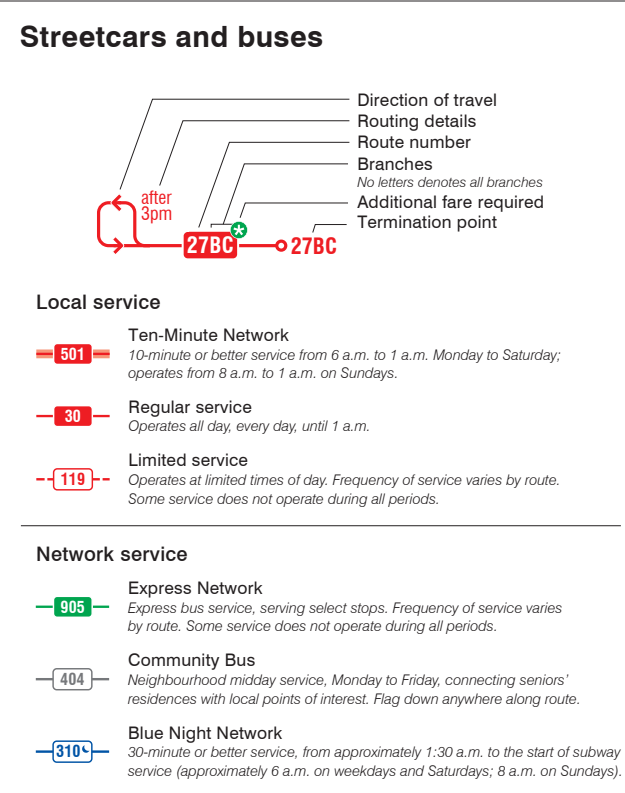

System Map

Transit partners

GO Transit, York Region Transit, MiWay, Brampton Transit, Durham Region Transit, and others.