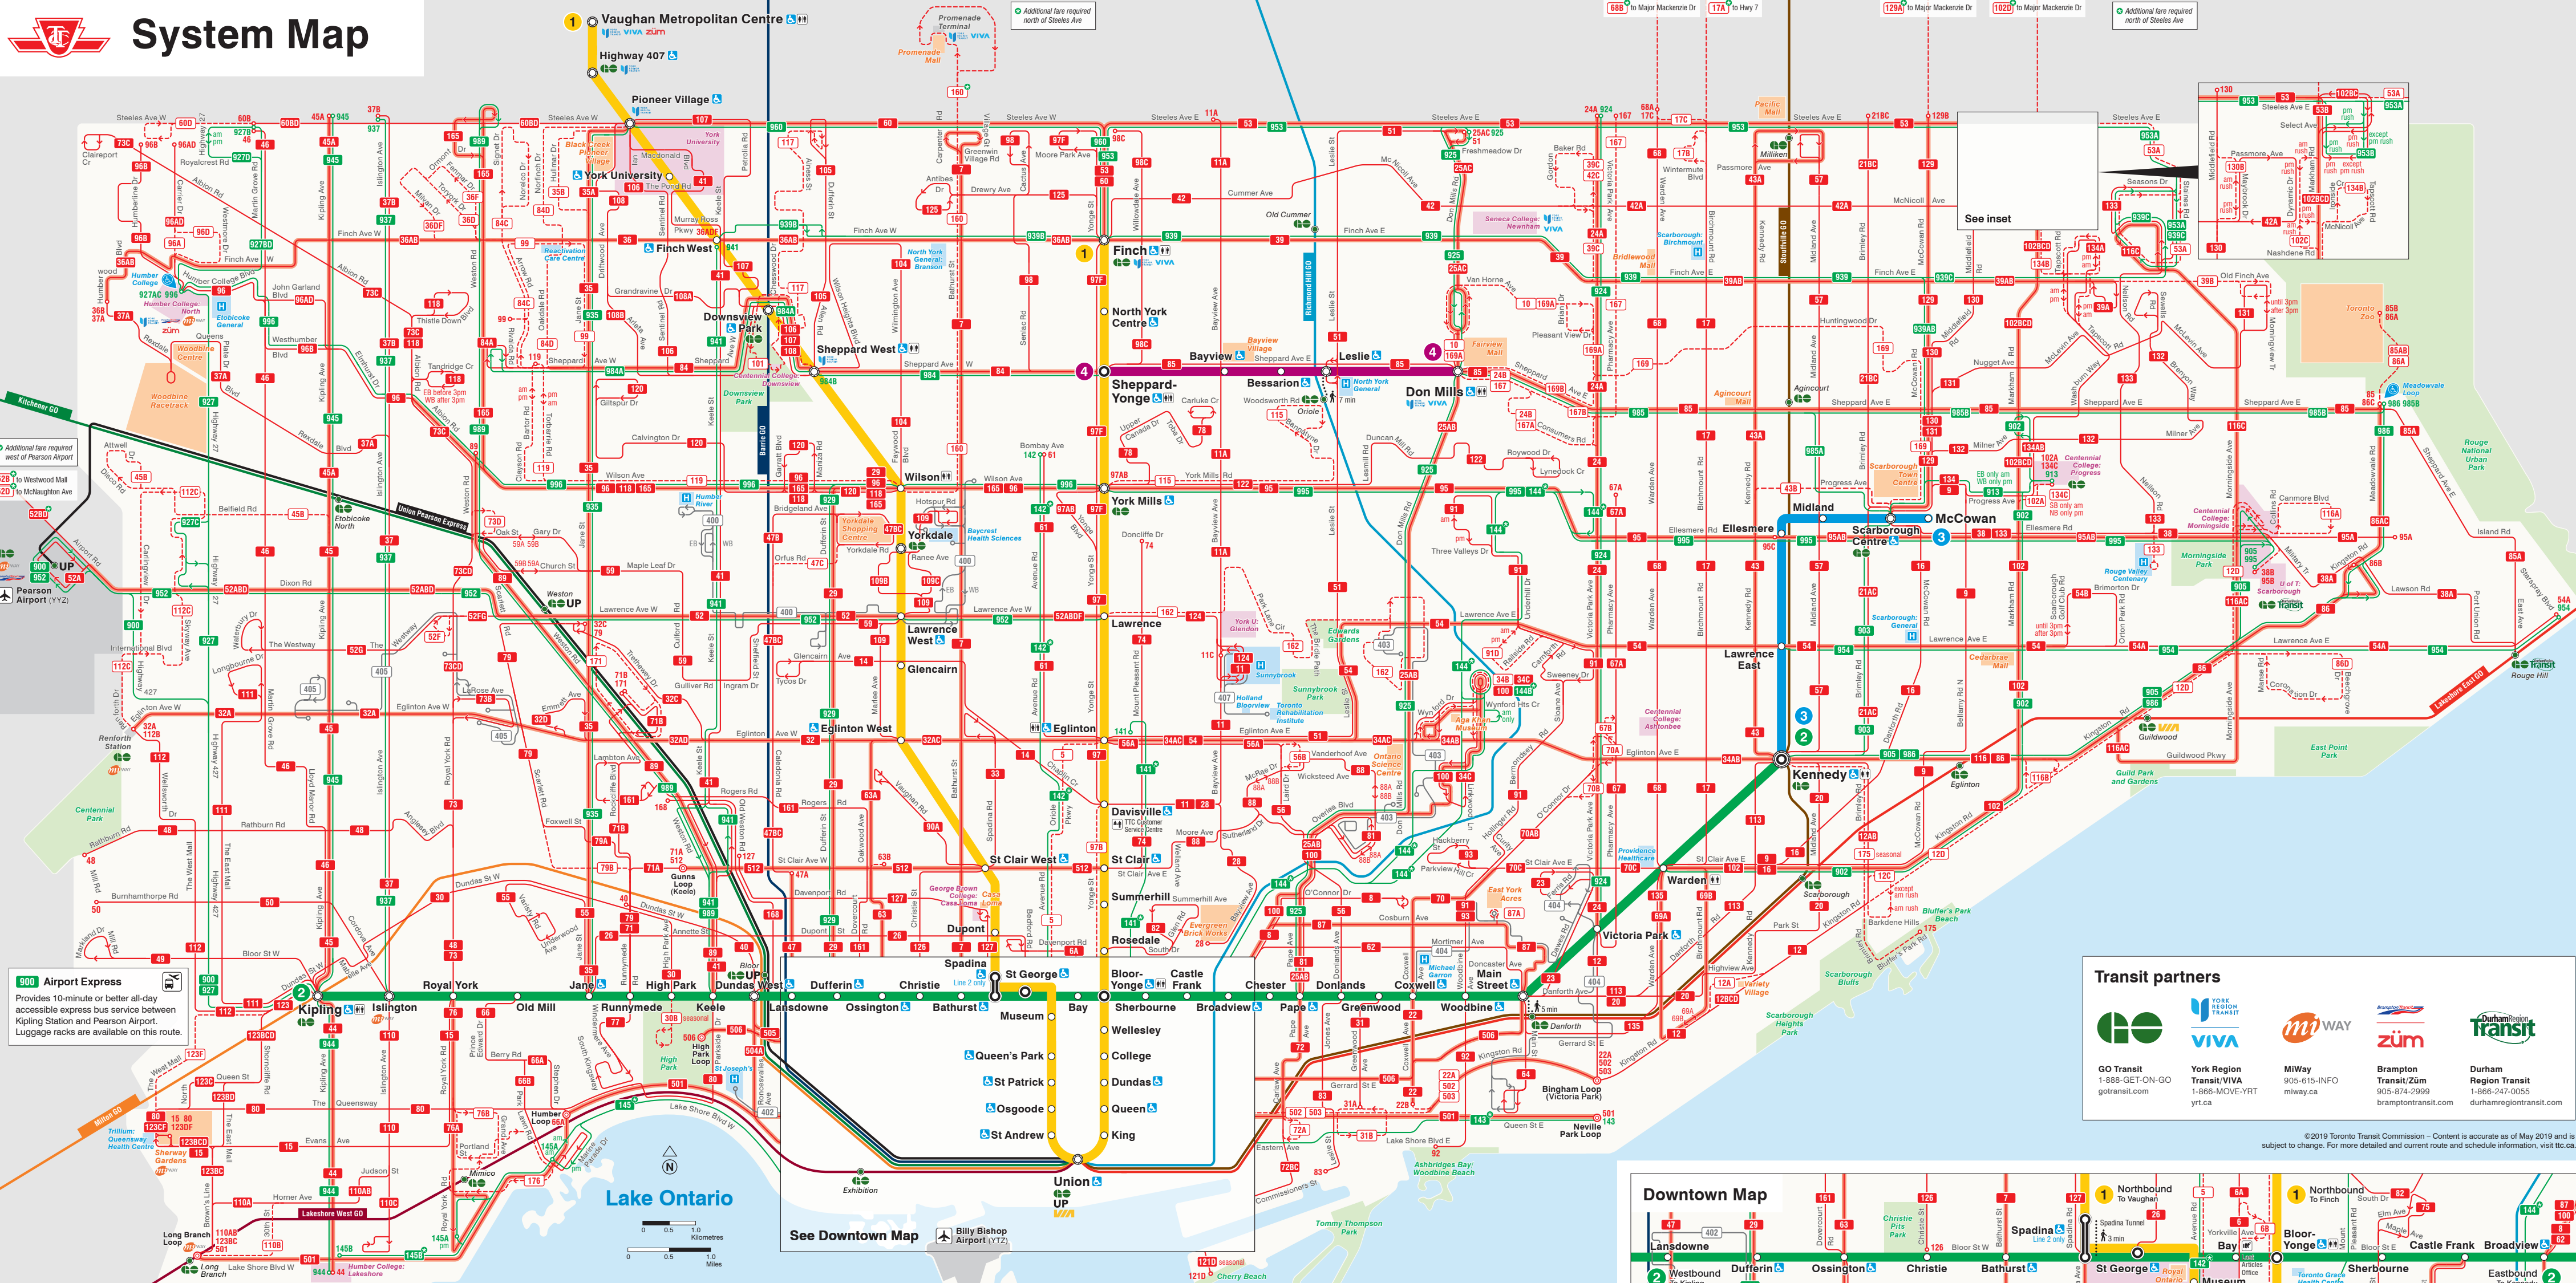

System Map

Transit partners

GO Transit, York Region Transit, MiWay, Brampton Transit, Durham Region Transit, and others.