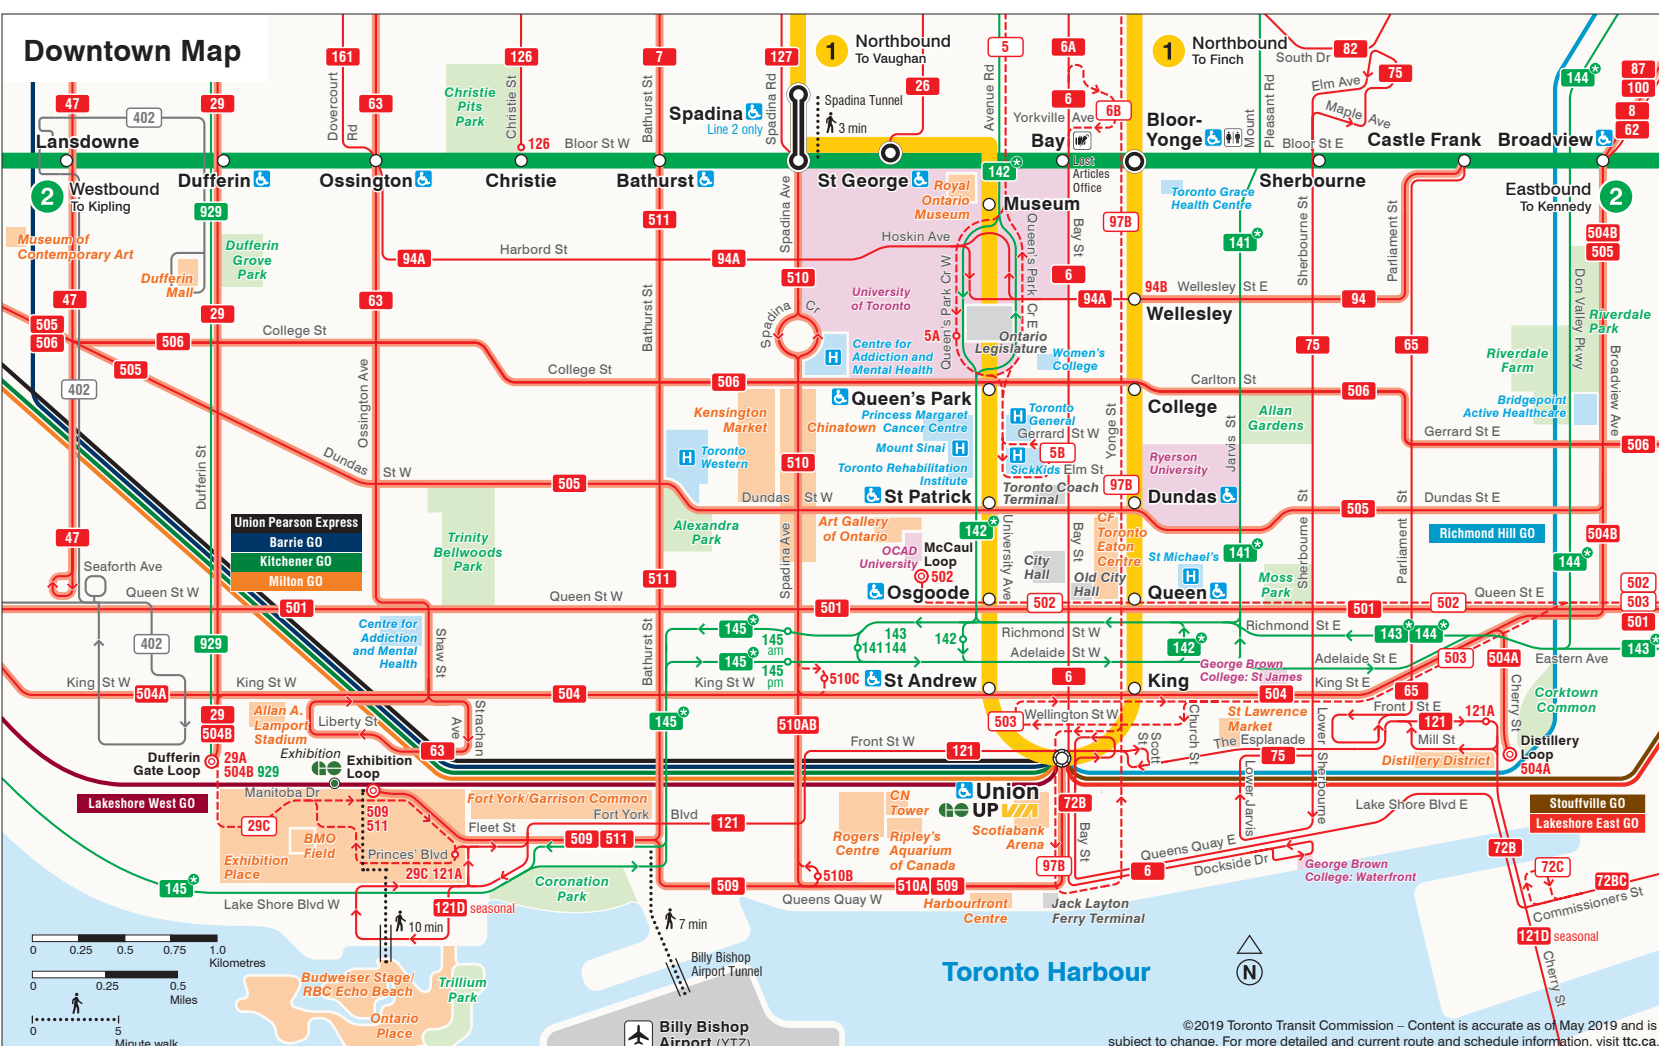

System Map

Transit partners

GO Transit, York Region Transit, MiWay, Brampton Transit, Durham Region Transit, and others.