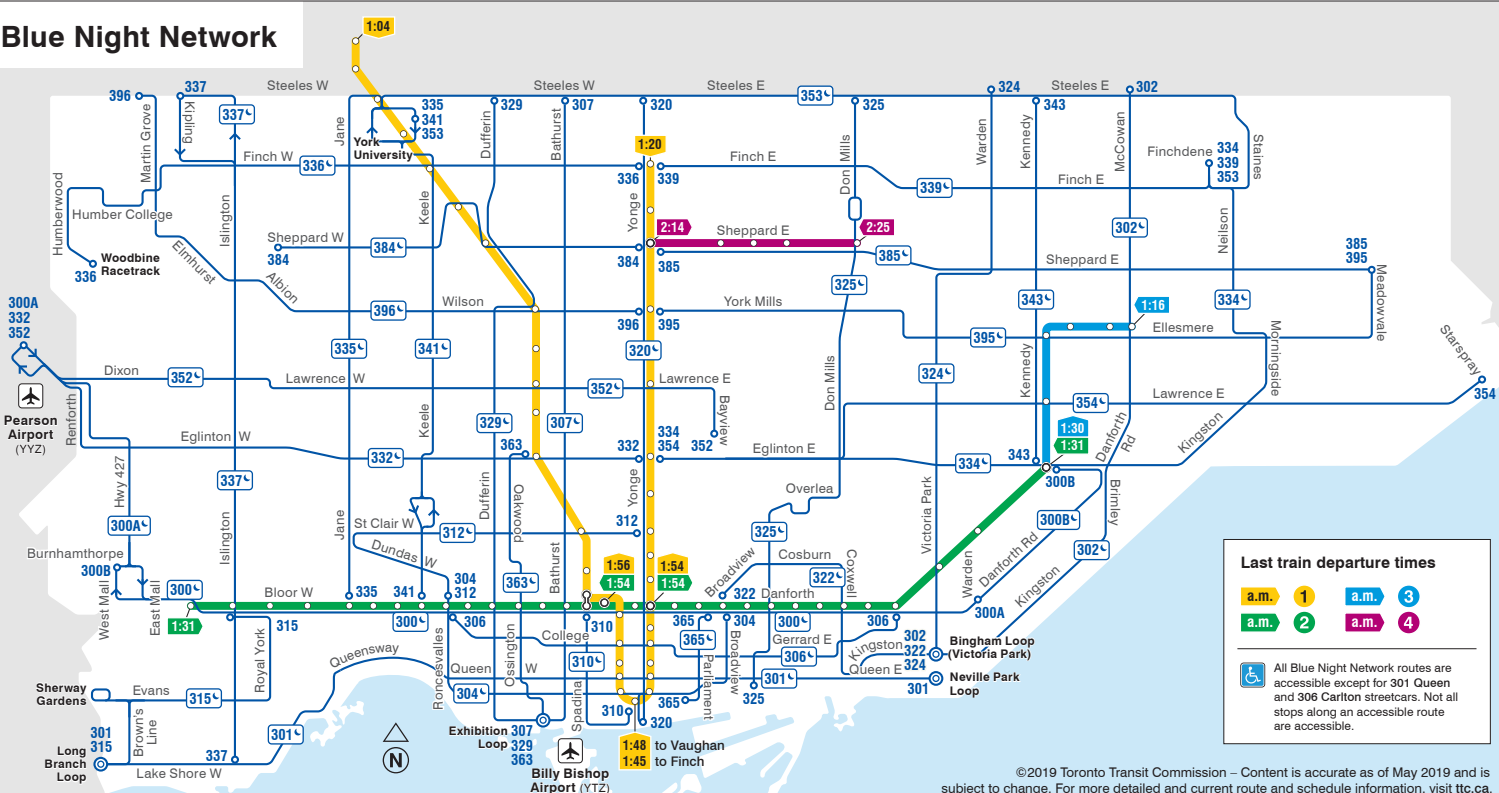

System Map

Transit partners

GO Transit, York Region Transit, MiWay, Brampton Transit, Durham Region Transit, and others.