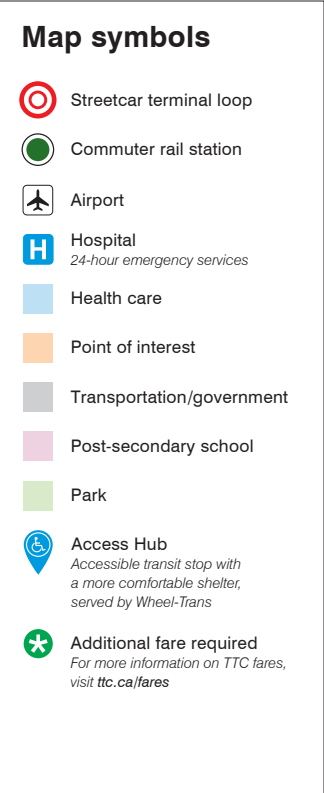

System Map

Transit partners

GO Transit, York Region Transit, MiWay, Brampton Transit, Durham Region Transit, and others.