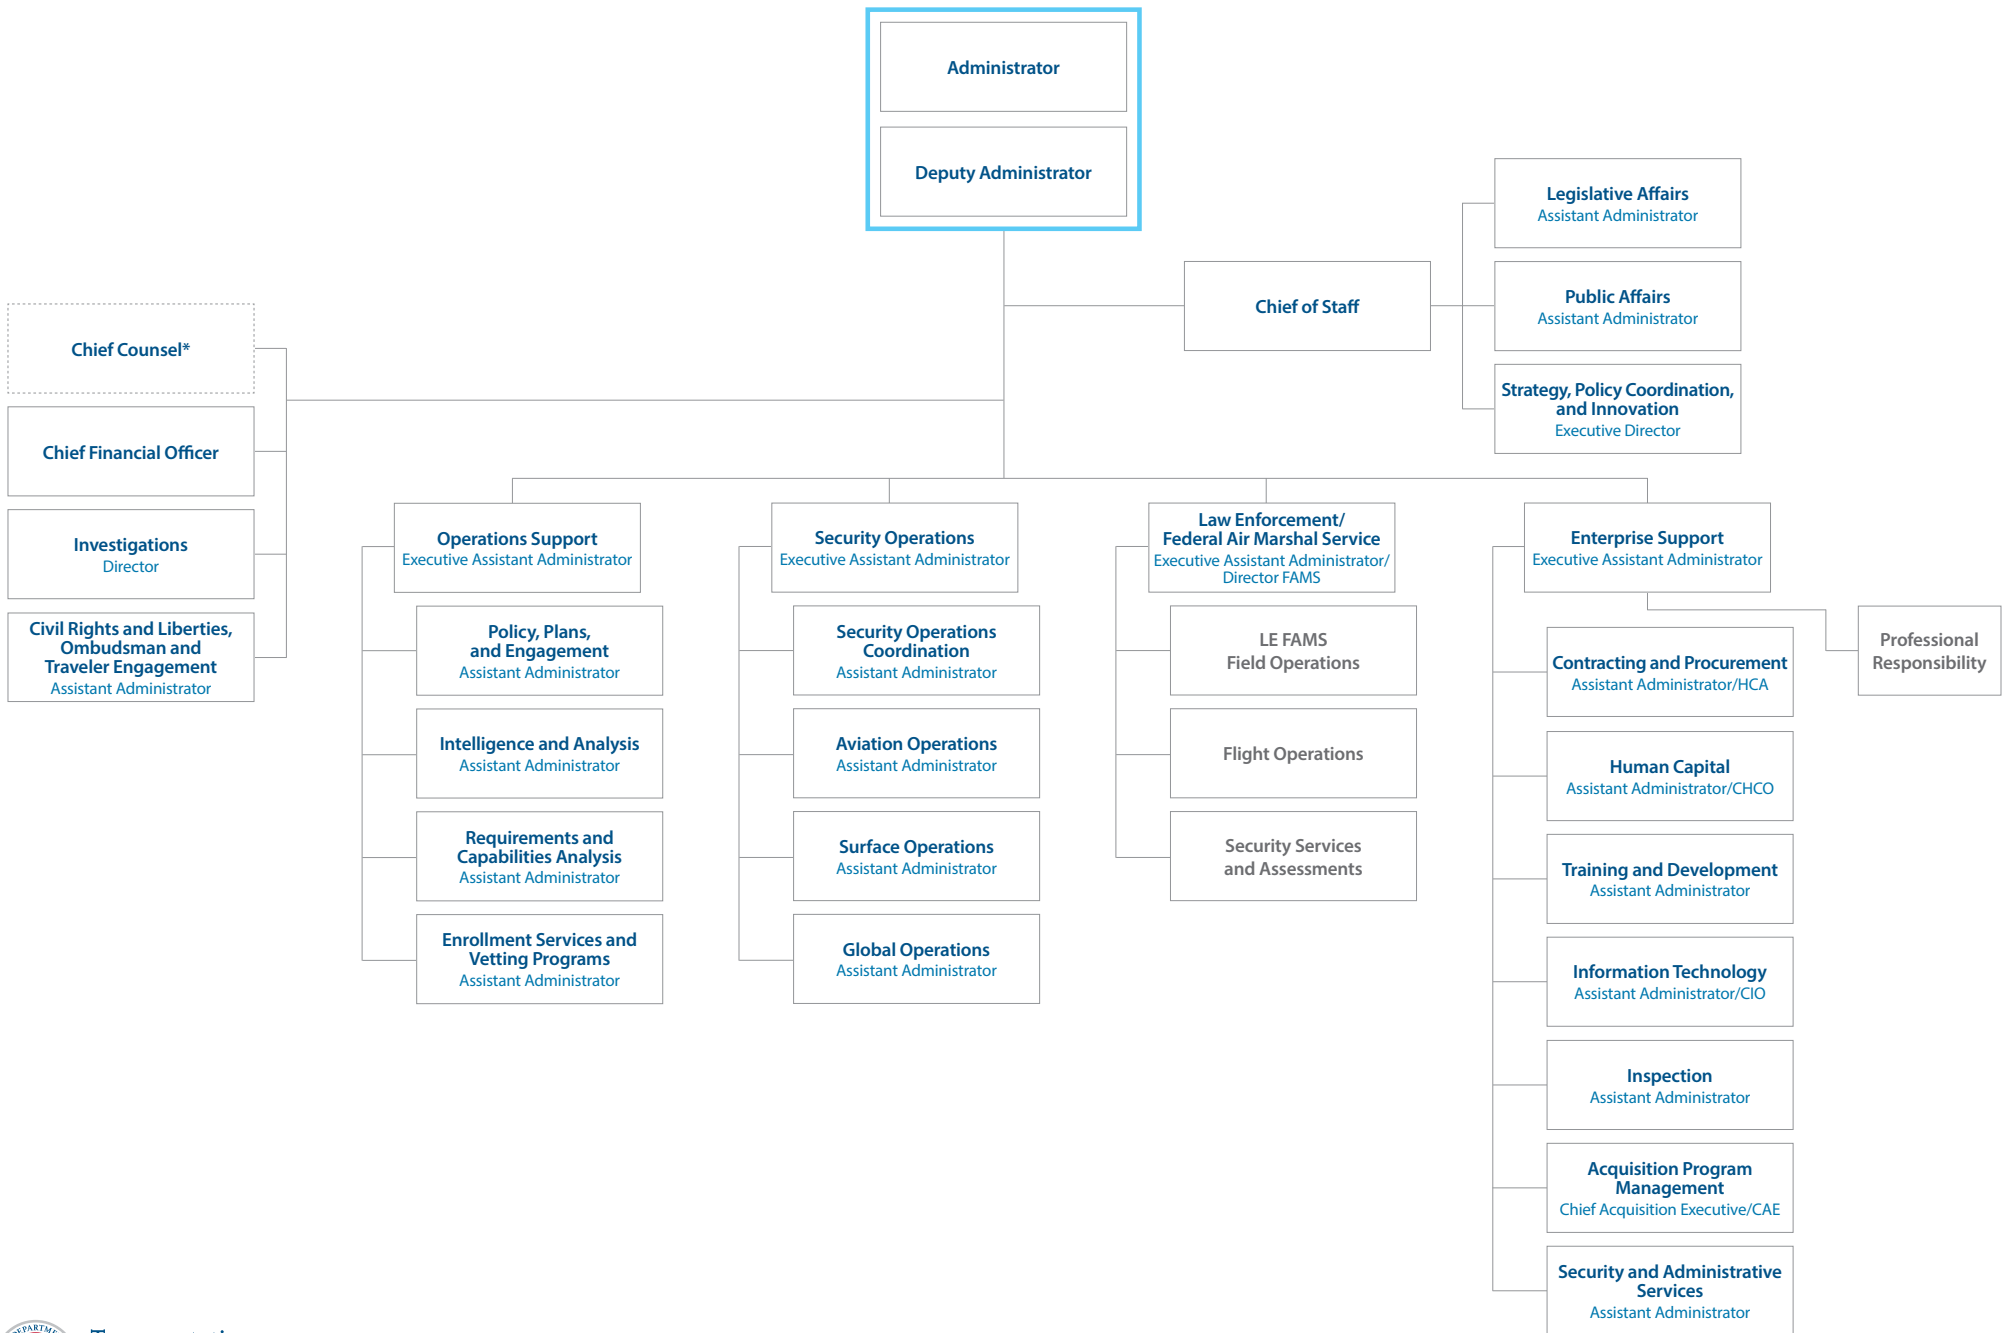

# TSA Organizational Chart

\*The Office of the Chief Counsel reports to the Department of Homeland Security, Office of the General Counsel