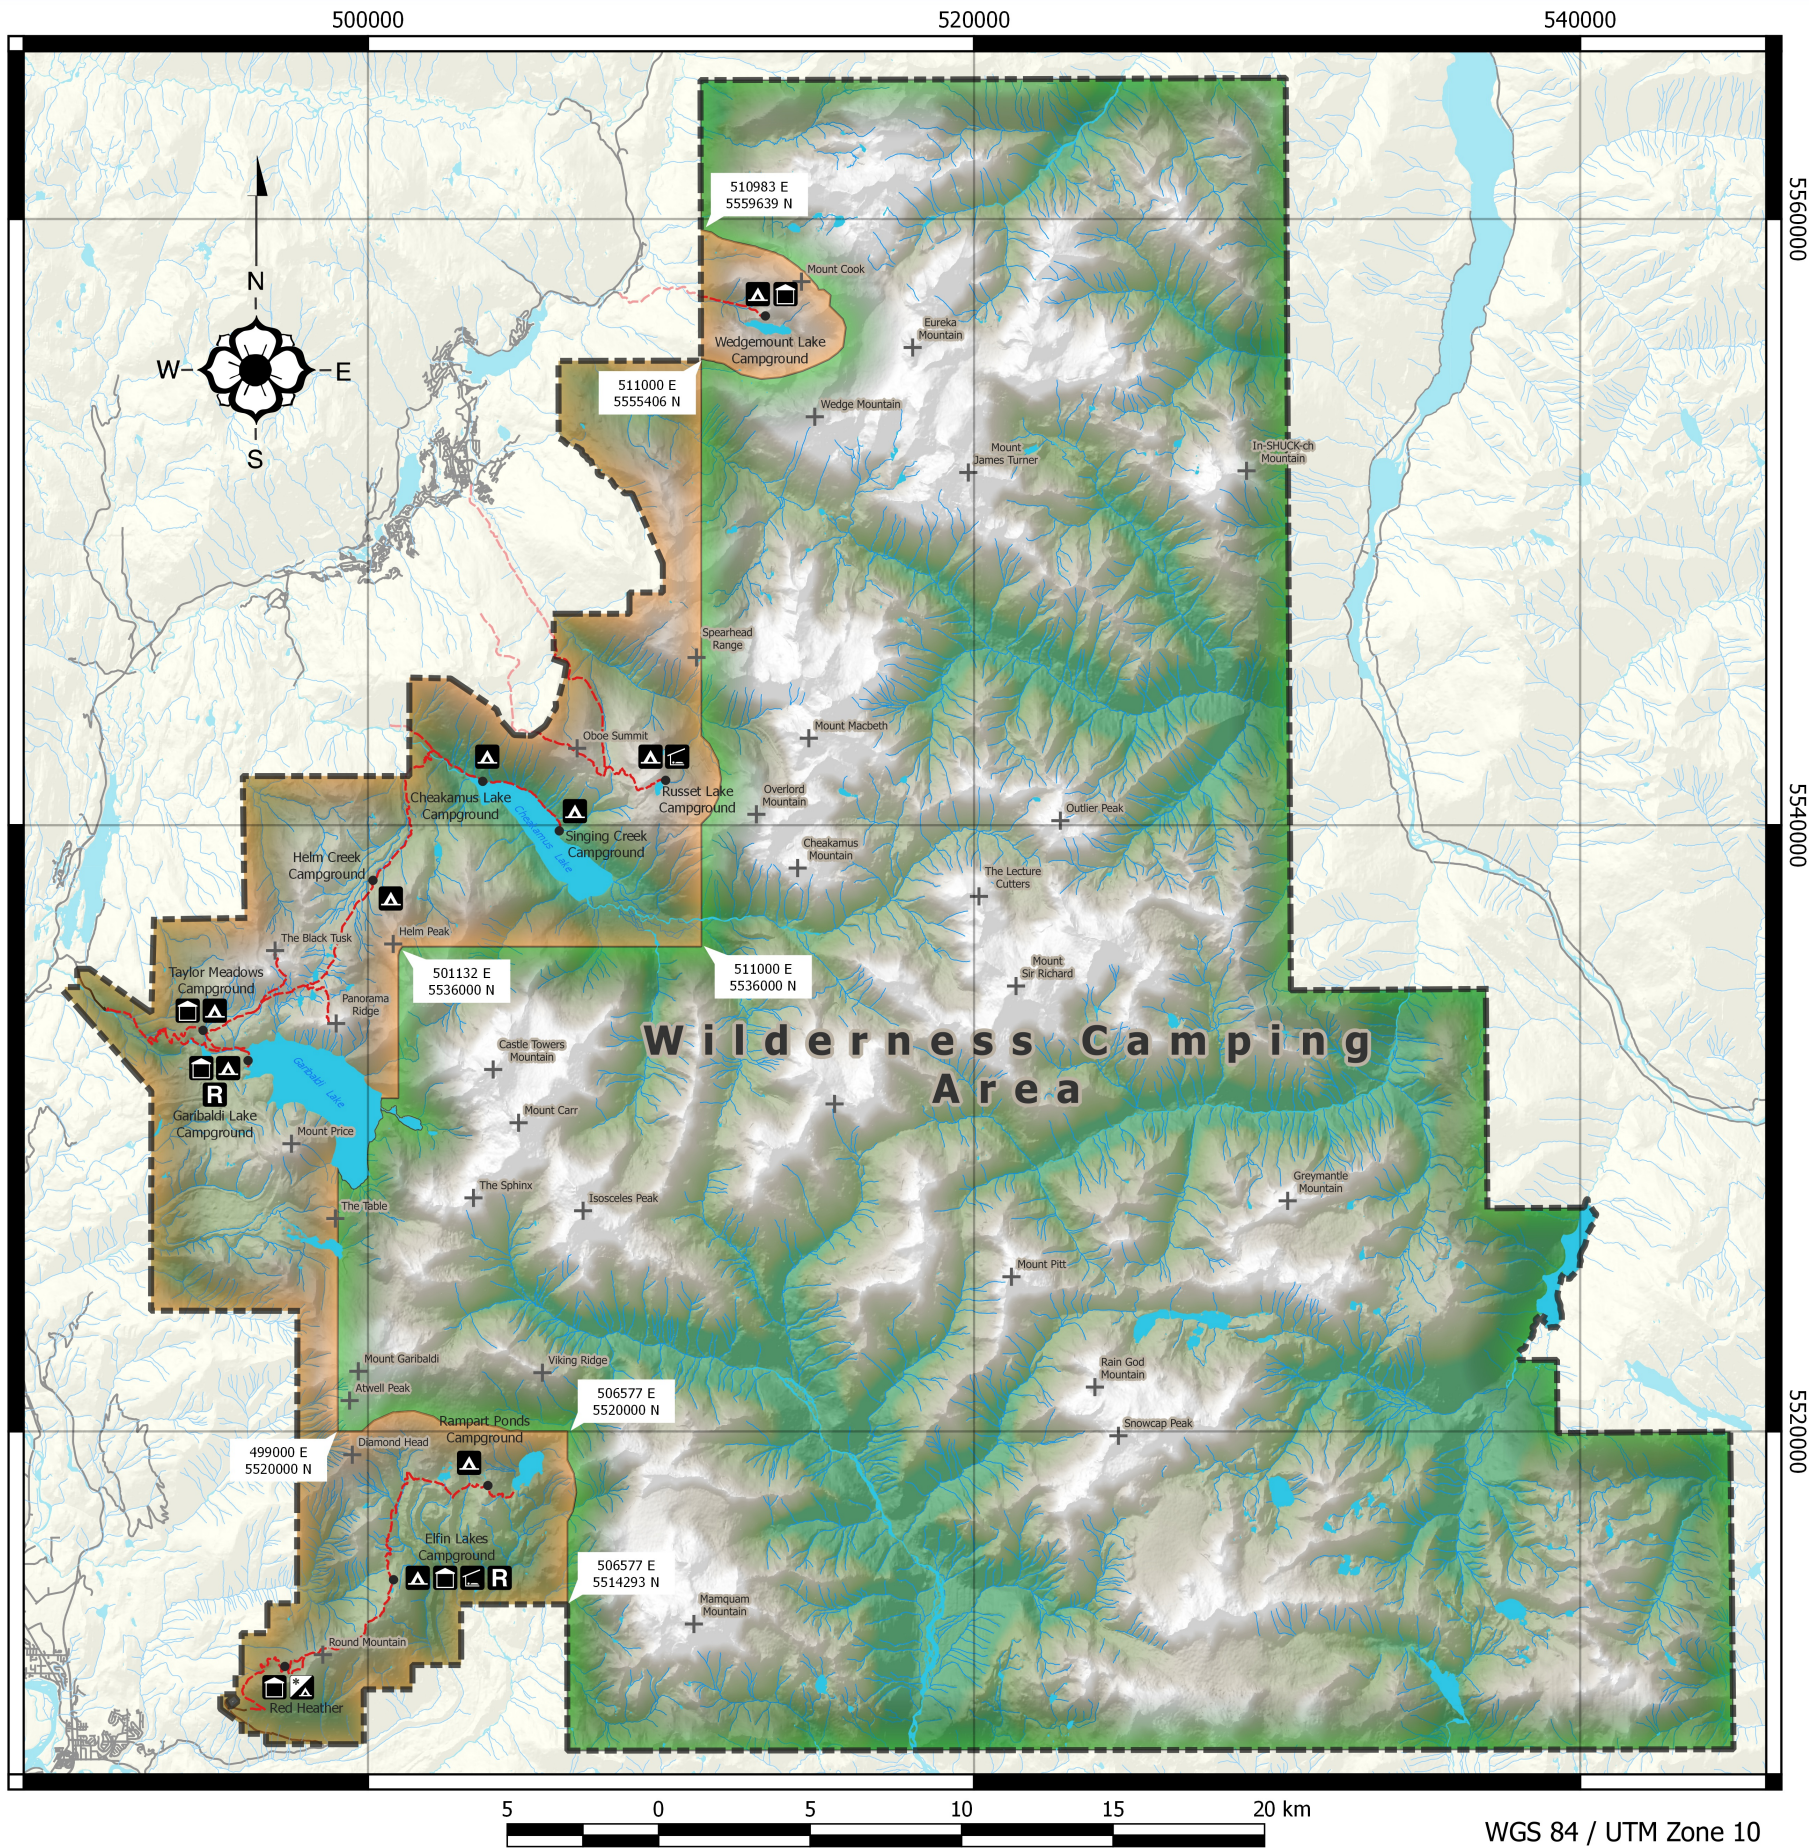

Wilderness Camping Area Garibaldi Provincial Park

Legend

- | | | | |
|---------------------------------|---------------|---------------------|-------------------------|
| Wilderness Camping Permitted | Park Boundary | Designated Camping | Park Ranger Station |
| No Wilderness Camping Permitted | Stream | Designated Campsite | Day Shelter |
| Waterbody | Trail | Winter Camping Only | Public Sleeping Shelter |
| | Road | | |
| | Mountain Peak | | |