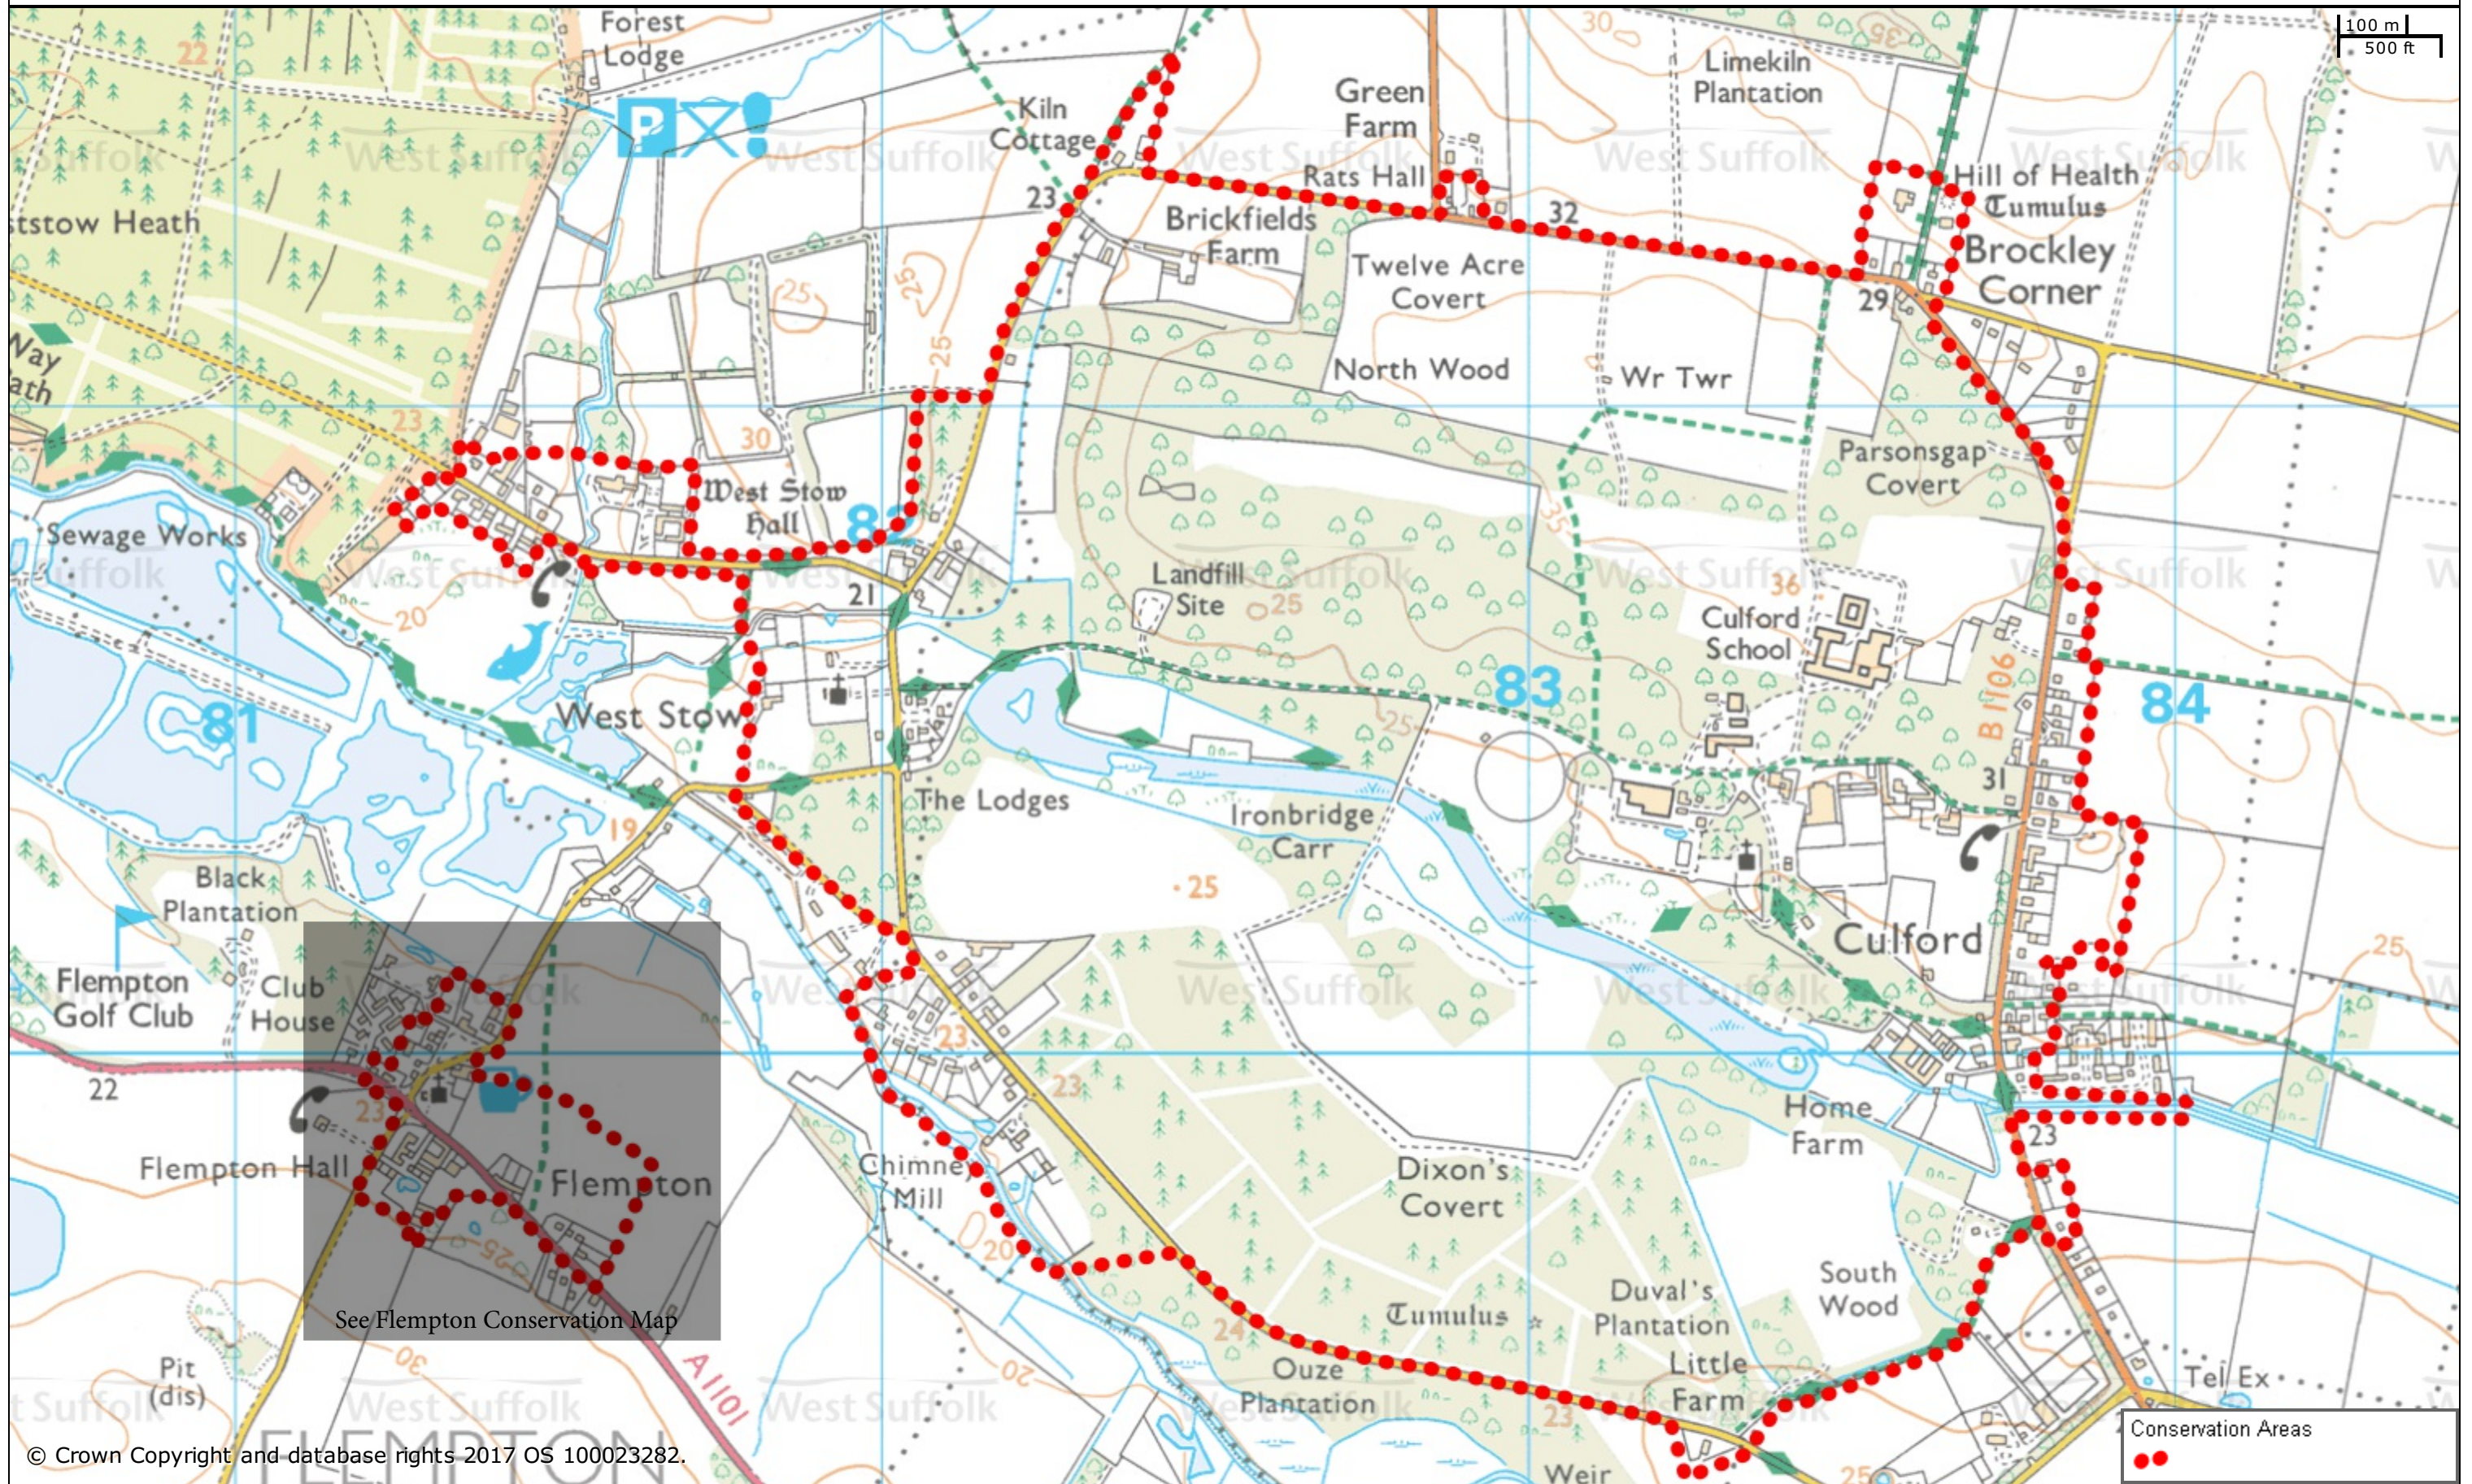

# West Stow and Culford Park Conservation Area

© Crown Copyright and database rights 2017 OS 100023282.

St Edmundsbury BC  
 Western Way  
 Bury St Edmunds  
 IP33 3YU  
 01284 763233

Forest Heath & St Edmundsbury councils  
**West Suffolk**  
 working together  
 www.westsuffolk.gov.uk

Forest Heath DC  
 College Heath Road  
 Mildenhall  
 IP28 7EY  
 01638 719000

Scale: 1:9500

© Crown Copyright and database rights 2017  
 OS 100023282/100019675.