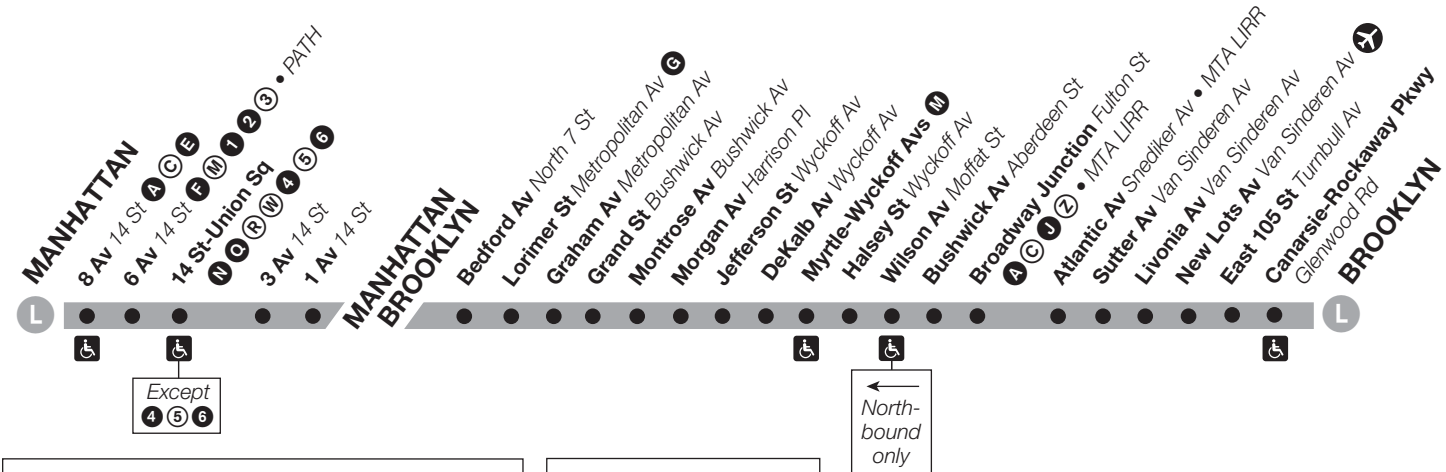

L 14 St-Canarsie Local

Station Service

- **FULL-TIME**
  Train always operates and always stops here.
- **ACCESSIBLE STATION**

Transfers

- Full-time Part-time
- Transportation to airport available.