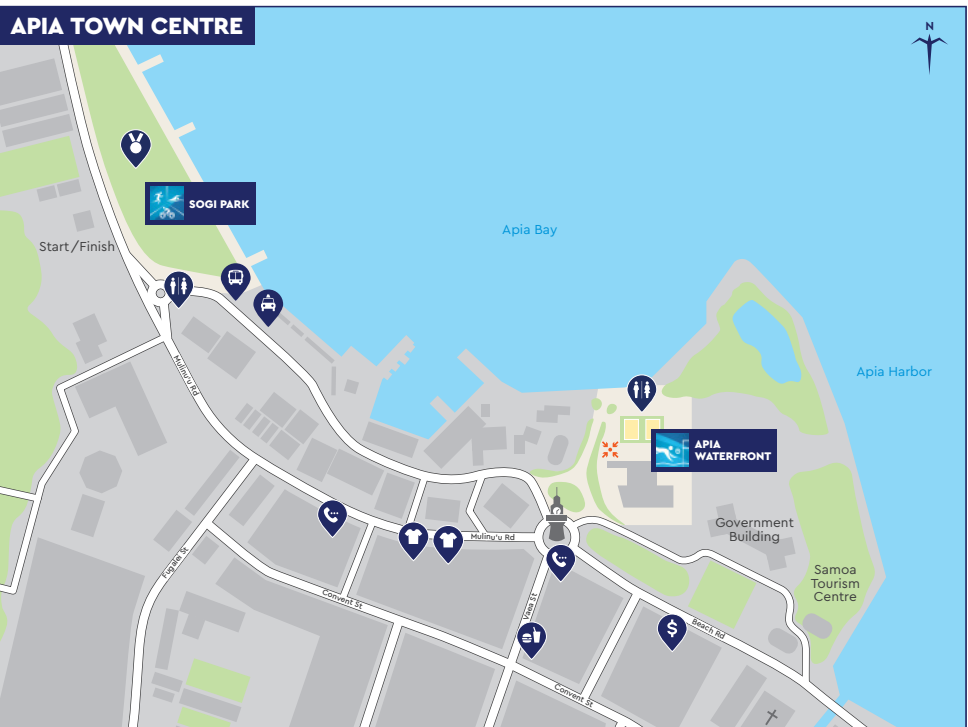

SAMOA 2019 XVI PACIFIC GAMES

Spectator Venue Maps

SHERATON BEACH RESORT MULIFANUA

APIA TOWN CENTRE

FALEATA SPORTS COMPLEX

APIA PARK

LEGEND

- Sporting Event
- Operations Centre
- Toilet
- Ticket Sales
- Parking
- Public Bus Stop
- Taxi Stand
- Food Vendor
- Money Services
- Phone Services
- Merchandise
- Medical
- Police
- VIP Area
- Medal Ceremonies
- Gate/Checkpoint
- Fire Emergency Assembly Point