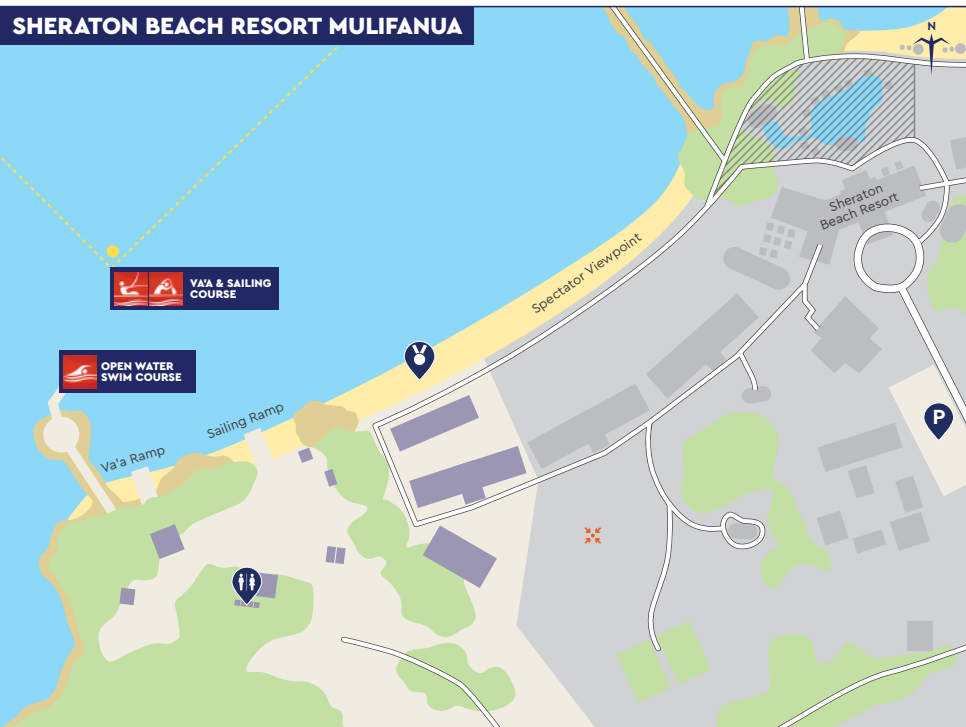

SAMOA 2019 XVI PACIFIC GAMES

Spectator Venue Maps

SHERATON BEACH RESORT MULIFANUA

APIA TOWN CENTRE

FALEATA SPORTS COMPLEX

APIA PARK

LEGEND

- Sporting Event
- Operations Centre
- Toilet
- Ticket Sales
- Parking
- Public Bus Stop
- Taxi Stand
- Food Vendor
- Money Services
- Phone Services
- Merchandise
- Medical
- Police
- VIP Area
- Medal Ceremonies
- Gate/Checkpoint
- Fire Emergency Assembly Point