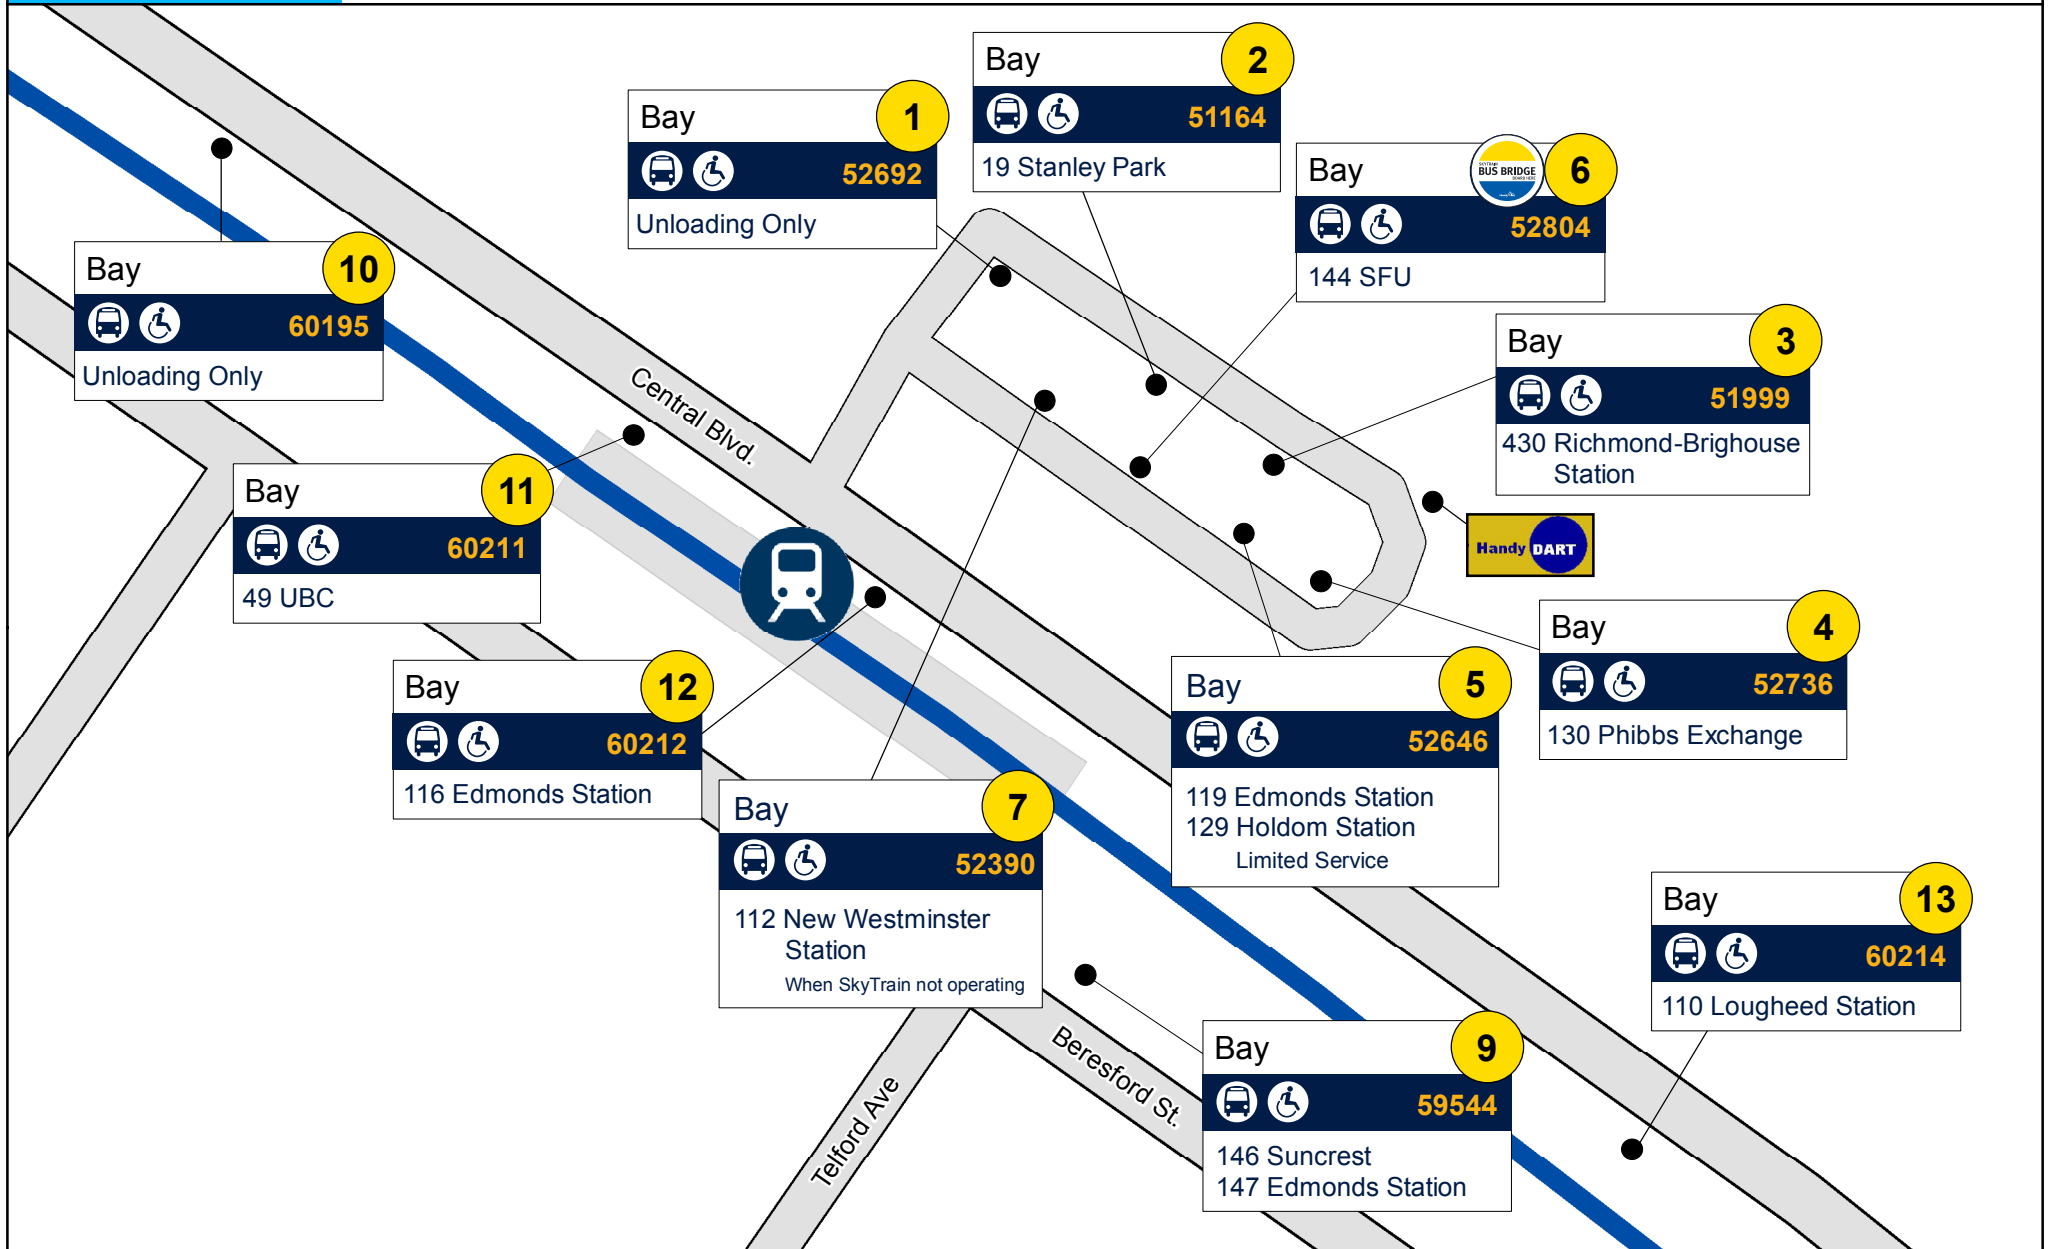

Metrotown Station

4401 Beresford St, Burnaby, BC

December 2018

Bay 1

52692

Unloading Only

Bay 2

51164

116 Edmonds Station

Bay 7

52390

112 New Westminster Station
When SkyTrain not operating

Bay 13

60214

110 Lougheed Station

Bay 9

59544

146 Suncrest
147 Edmonds Station

Bay 10

60195

Unloading Only

Bay 11

60211

49 UBC

Central Blvd.

Telford Ave

Beresford St.