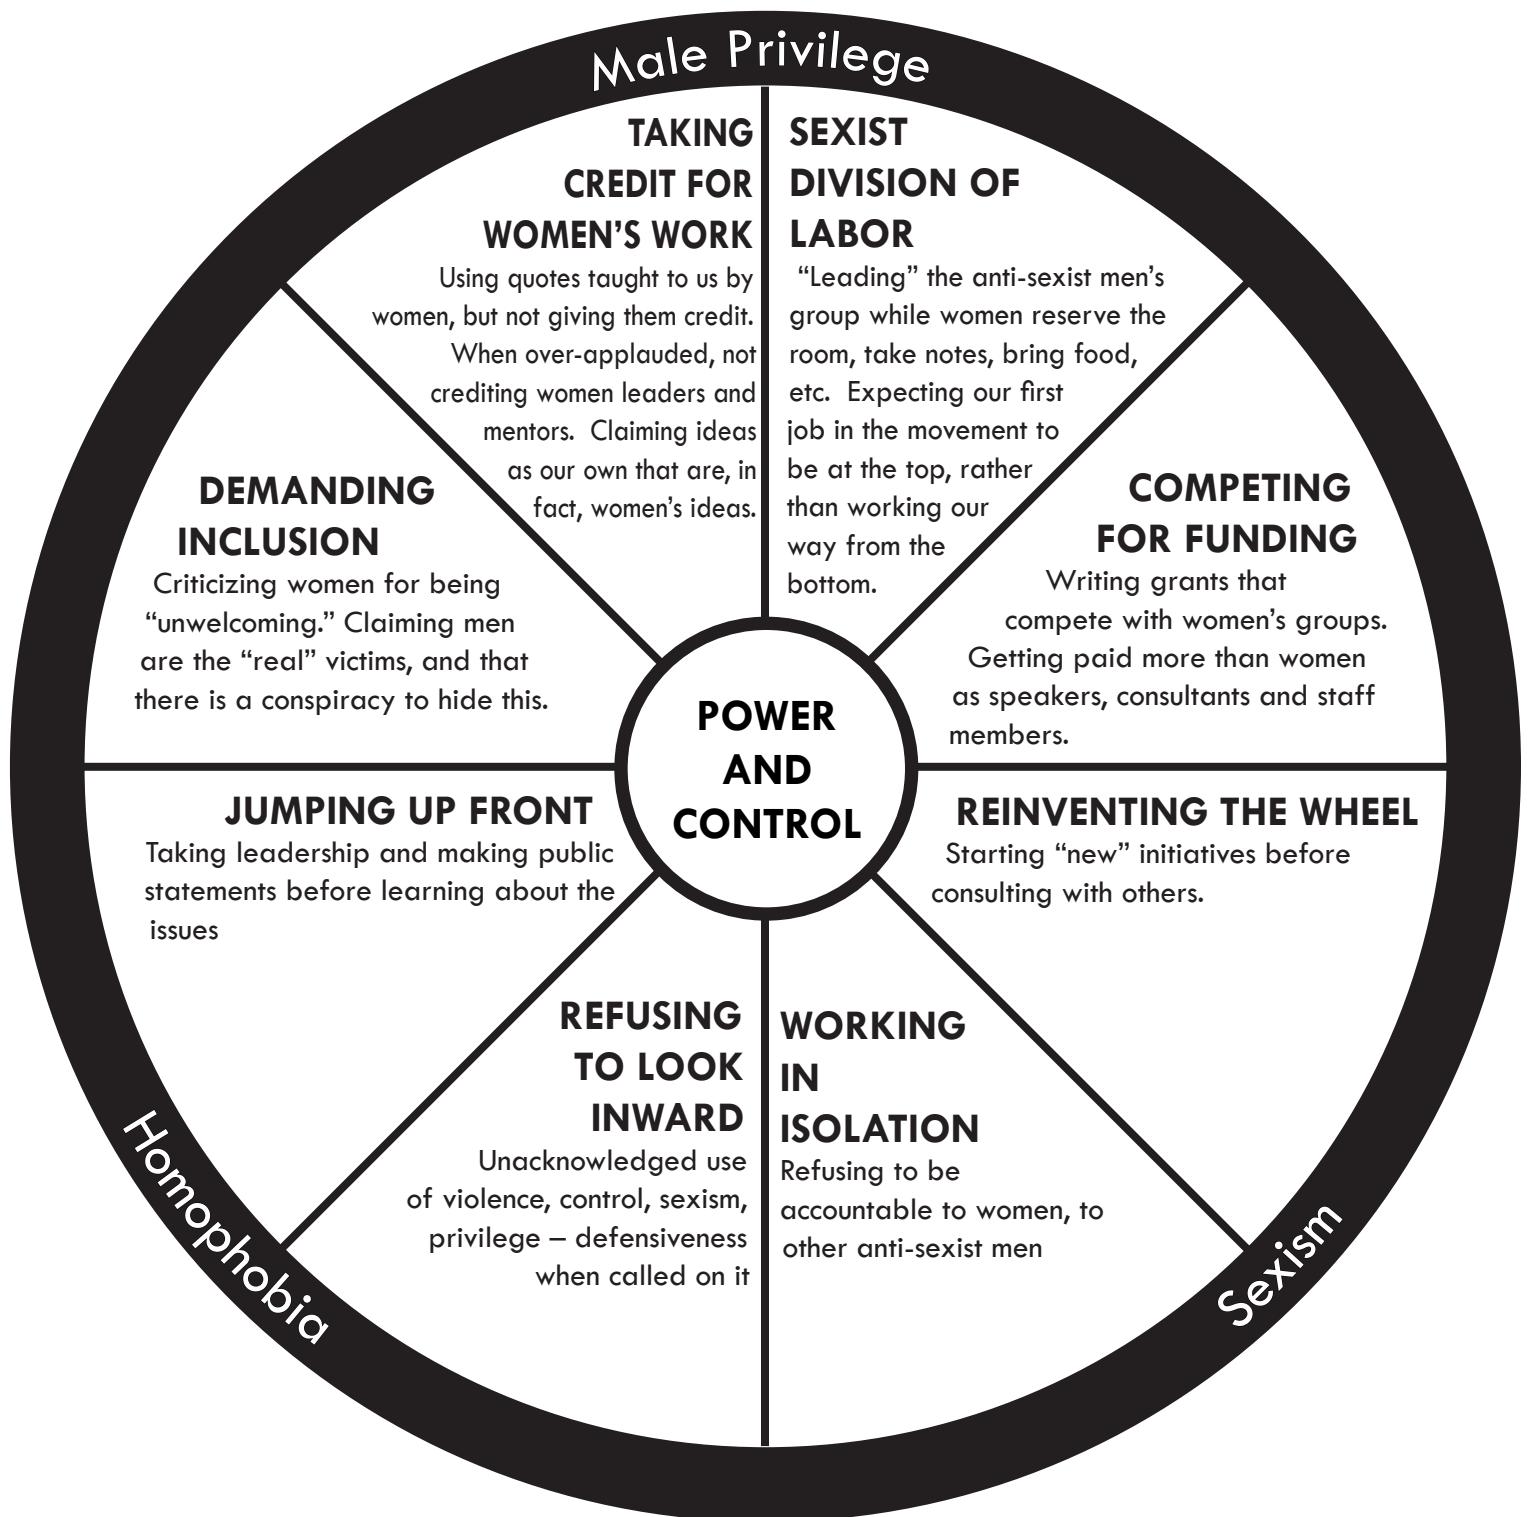

Power & Control Wheel

for men working to end gender based violence

Created by Ben Atherton-Zeman www.voicesofmen.org

Based on the Duluth Model Power and Control Wheel.

Please only use these Wheels alongside the original Power and Control/Equality Wheels.

Male Accountability Wheel

Created by Ben Atherton-Zeman www.voicesofmen.org

Based on the Duluth Model Equality Wheel.

Please only use these Wheels alongside the original Power and Control/Equality Wheels.