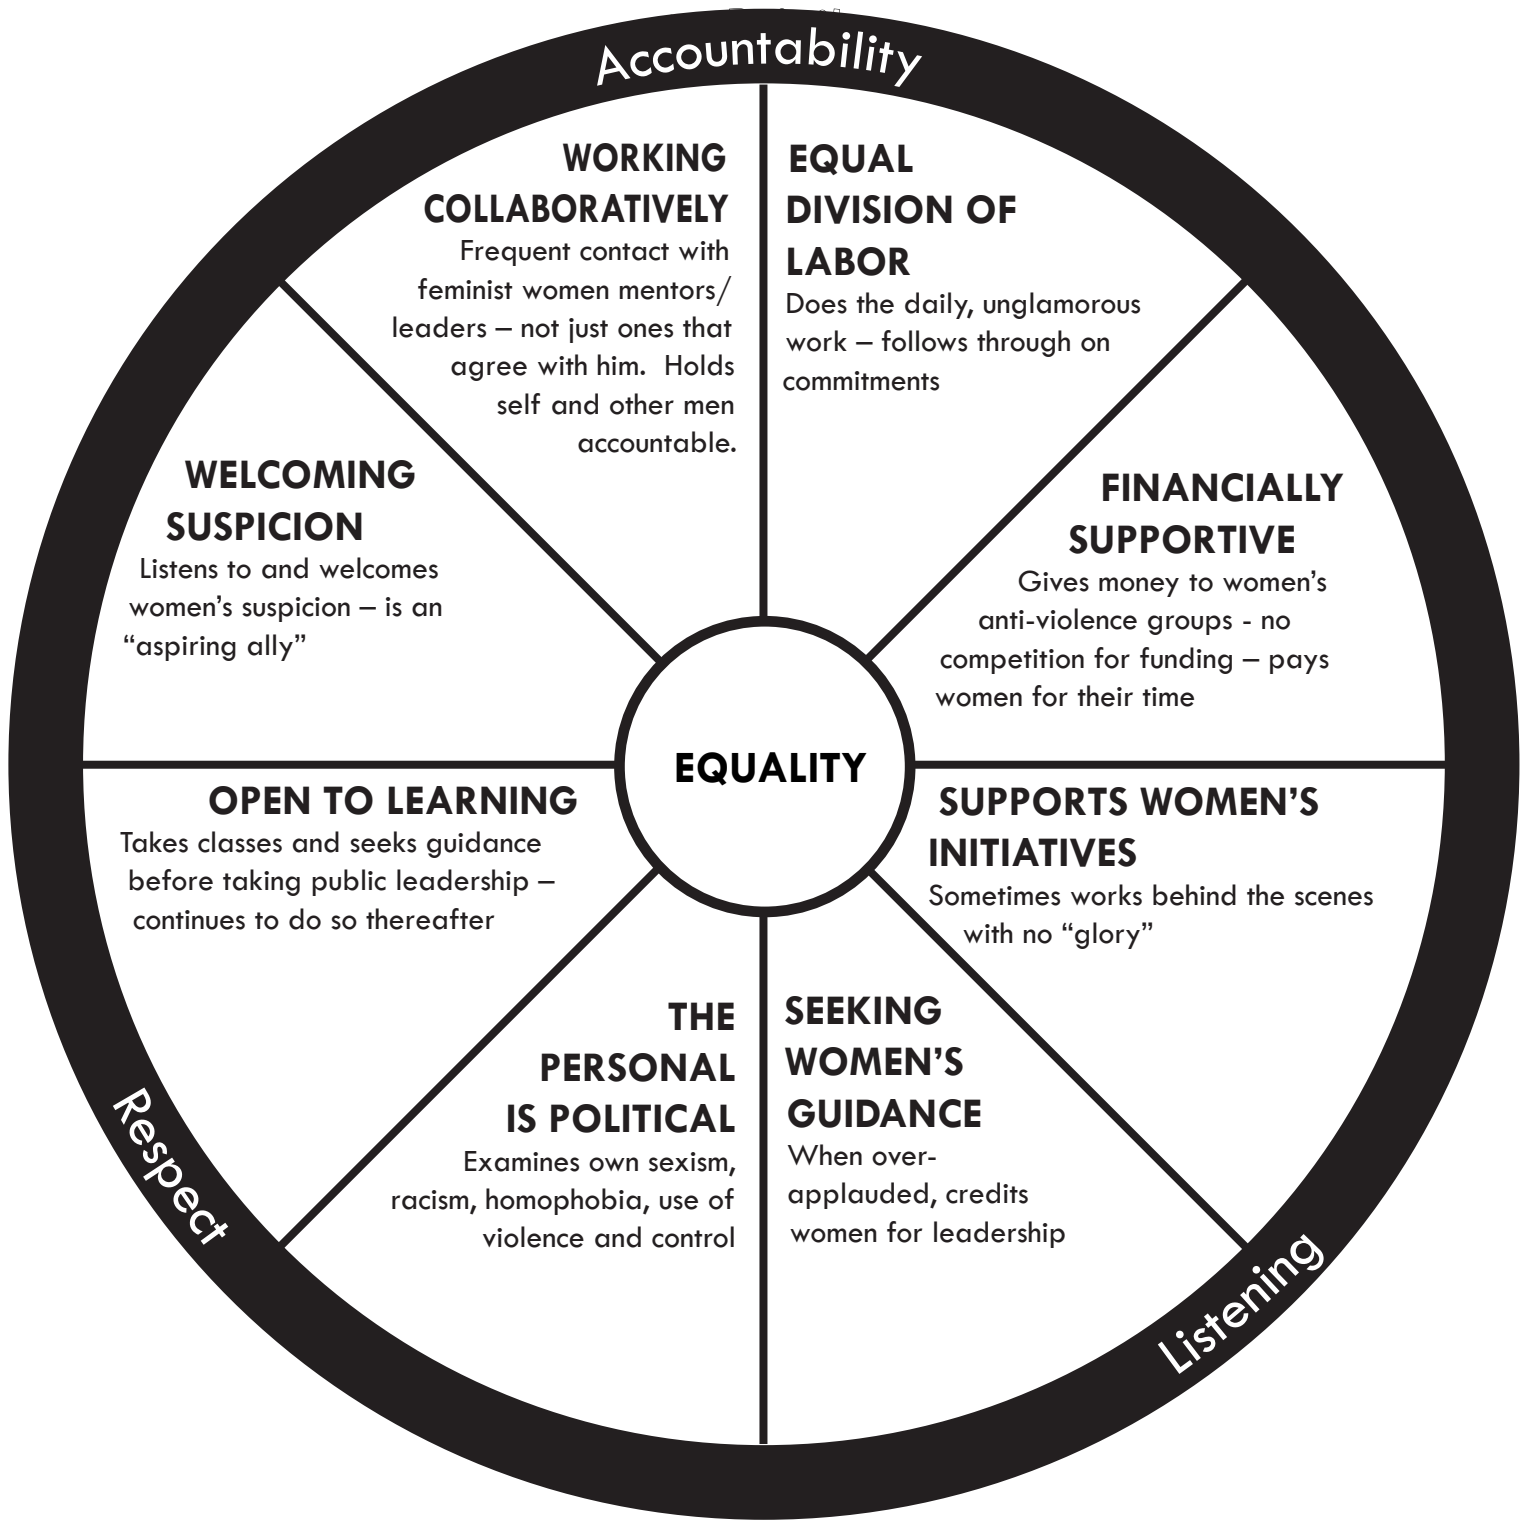

Power & Control Wheel

for men working to end gender based violence

Created by Ben Atherton-Zeman www.voicesofmen.org

Based on the Duluth Model Power and Control Wheel.

Please only use these Wheels alongside the original Power and Control/Equality Wheels.

Male Accountability Wheel

Created by Ben Atherton-Zeman www.voicesofmen.org

Based on the Duluth Model Equality Wheel.

Please only use these Wheels alongside the original Power and Control/Equality Wheels.