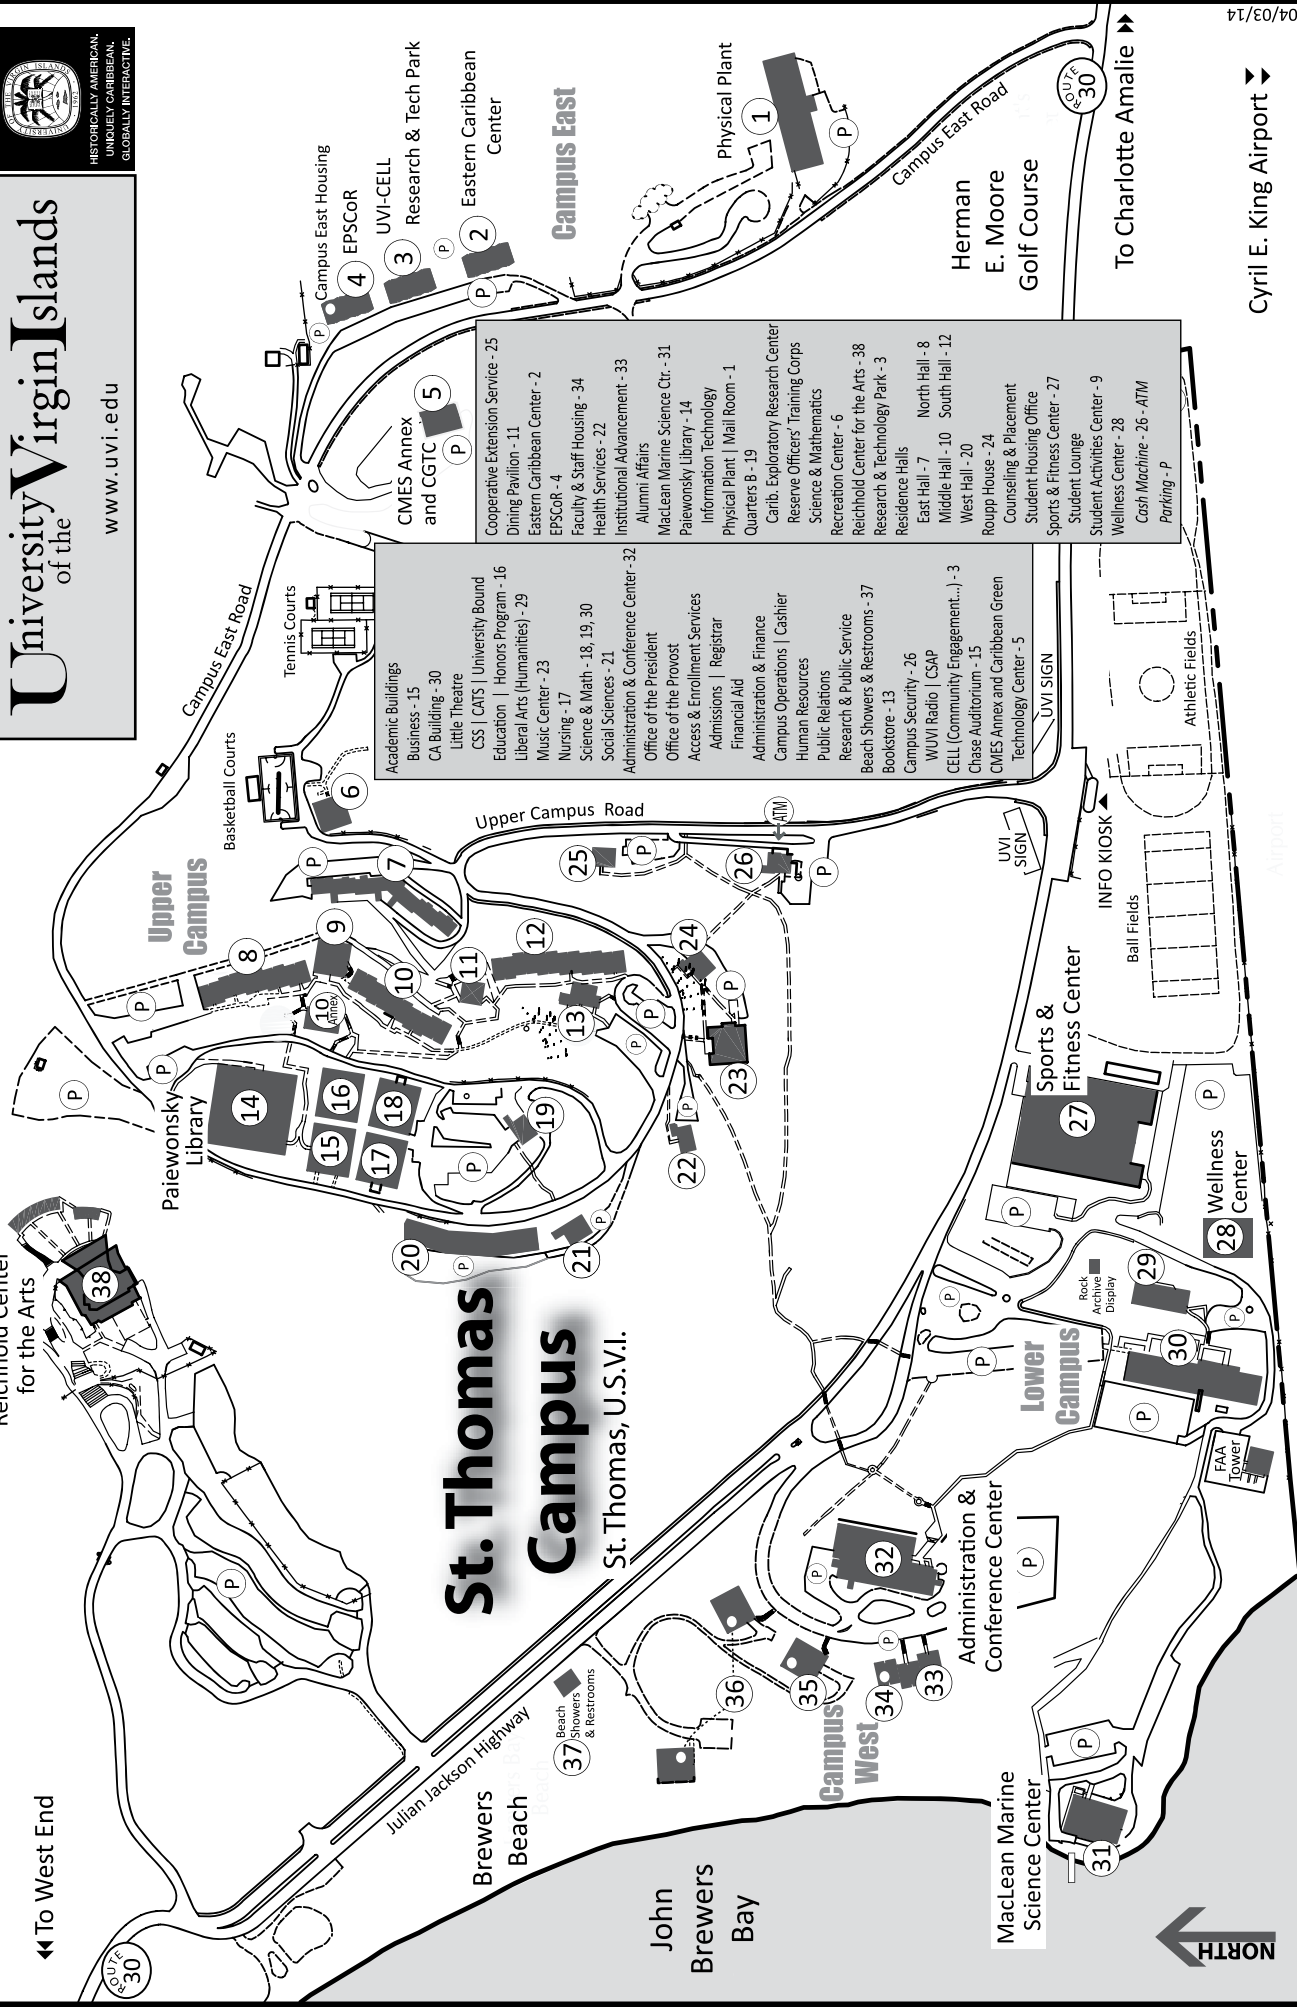

Campus West

Administration & Conference Center

MacLean Marine Science Center

Lower Campus

Sports & Fitness Center

← NORTH

- Academic Buildings
- Business - 15
- CA Building - 30
- Little Theatre
- CSS | CATS | University Bound Education | Honors Program - 16
- Liberal Arts (Humanities) - 29
- Music Center - 23
- Nursing - 17
- Science & Math - 18, 19, 30
- Social Sciences - 21
- Administration & Conference Center - 32
- Office of the President
- Access & Enrollment Services
- Admissions | Registrar
- Financial Aid
- Administration & Finance
- Campus Operations | Cashier
- Human Resources
- Public Relations
- Research & Public Service
- Beach Showers & Restrooms - 37
- Bookstore - 13
- Campus Security - 26
- WUVI Radio | CSAP
- CELL (Community Engagement...) - 3
- Chase Auditorium - 15
- CMES Annex and Caribbean Green Technology Center - 5
- UVI SIGN

- Cooperative Extension Service - 25
- Dining Pavilion - 11
- Eastern Caribbean Center - 2
- EPSCoR - 4
- Faculty & Staff Housing - 34
- Health Services - 22
- Institutional Advancement - 33
- Alumni Affairs
- MacLean Marine Science Ctr. - 31
- Paiewonsky Library - 14
- Information Technology
- Physical Plant | Mail Room - 1
- Quarters B - 19
- Carib. Exploratory Research Center
- Reserve Officers' Training Corps
- Science & Mathematics
- Recreation Center - 6
- Reichhold Center for the Arts - 38
- Research & Technology Park - 3
- Residence Halls
- East Hall - 7
- North Hall - 8
- Middle Hall - 10
- South Hall - 12
- West Hall - 20
- Roupp House - 24
- Counseling & Placement
- Student Housing Office
- Sports & Fitness Center - 27
- Student Lounge
- Student Activities Center - 9
- Wellness Center - 28
- Cash Machine - 26 - ATM
- Parking - P

- CMES Annex and CGTC - 5
- EPSCoR - 4
- UVI-CELL
- Research & Tech Park
- Eastern Caribbean Center
- Campus East Housing

Herman E. Moore Golf Course

To Charlotte Amalie

Cyril E. King Airport

UVI 30

UVI 30