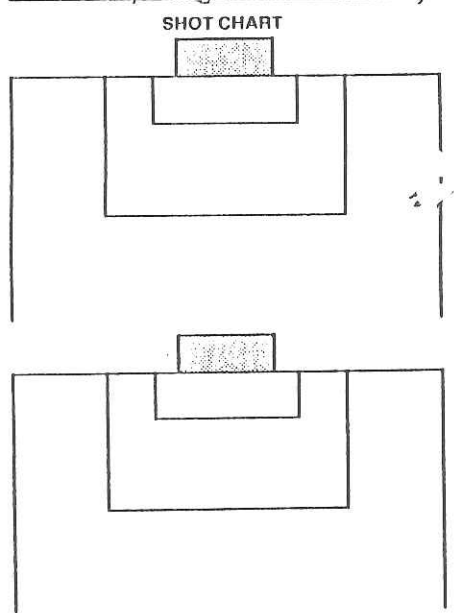

OFFICIAL NCAA SOCCER BOX SCORE FORM

VISITOR California	HOME Santa Clara	vs.
DATE Sept. 24, 1992	OFFICIALS R: Les Mohacsy L: Don Trevithick, Lynn Williams	
WEATHER Cool, light Breeze, Clear Skies	ATTENDANCE	

VISITOR	1	2	OT	OT	F
Cal	0	0			0
HOME					
Santa Clara	0	2			2

VISITOR				HOME			
SHOTS	GOALS	ASSTS.	NO. NAME	POS.	NAME	NO.	SHOTS GOALS ASSTS.
			1 Jennifer Netherwood	GW	Sue Wall	00	
1			6 Debbie DeMorch		Margaret Krawiec	6	1 1 1
			8 Stacey Juhl		Jennifer Lalor	8	
			10 Stephanie Harden		Amy Kroeger	9	1 1 1
			11 Frika Hinton		Kristi DeVert	10	1 1 1
			12 Katie Anderson		Christina DiBiacconi	11	1
1			15 Kim Brady		Lesley Low	14	
1			17 Devon Fitzpatrick		Shannon Douglas	15	1 1
			20 Alex Galbraith		Debbie Norbutas	16	1 1 1
			23 Lisa Cofe		Sherrie Buente	17	
			24 Jennifer Harvey		Maily Smith	21