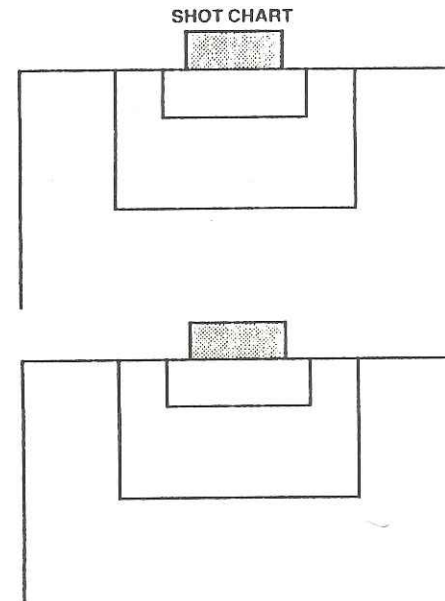

SUBSTITUTIONS

			2	Wendy Jenkins		Denise Tippitt	5
			16	Melissa Calkendall		Barbara Riddle	7
			3	Elizabeth Carey			
			18	Emily Thompson			
			4	Rhonda Klein			
			8	Amy Dowd			
			20	Diana Heskin			

SHOTS ON GOAL																			
1	2	3	4	5	6	7	8	9	10	11	12	13	14	15	16	17	18	19	20
					10														
CORNER KICKS																			
1	2	3	4	5	6	7	8	9	10	11	12	13	14	15	16	17	18	19	20
	10																		
GOALIE SAVES																			
1	2	3	4	5	6	7	8	9	10	11	12	13	14	15	16	17	18	19	20
	10																		
FOULS																			
1	2	3	4	5	6	7	8	9	10	11	12	13	14	15	16	17	18	19	20
10																			

GOAL BY:	TEAM	TIME*	ASST(S)	DESCRIPTION
Norbutas	SCU	38:05	DeVert	Centered from right to header

SHOTS ON GOAL																			
1	2	3	4	5	6	7	8	9	10	11	12	13	14	15	16	17	18	19	20
												10							
CORNER KICKS																			
1	2	3	4	5	6	7	8	9	10	11	12	13	14	15	16	17	18	19	20
		10																	
GOALIE SAVES																			
1	2	3	4	5	6	7	8	9	10	11	12	13	14	15	16	17	18	19	20
	10																		
FOULS																			
1	2	3	4	5	6	7	8	9	10	11	12	13	14	15	16	17	18	19	20
							10												

CAUTIONS & EJECTIONS: _____

_____

_____

*NOTE: Time indicated should be total minutes and seconds into match.