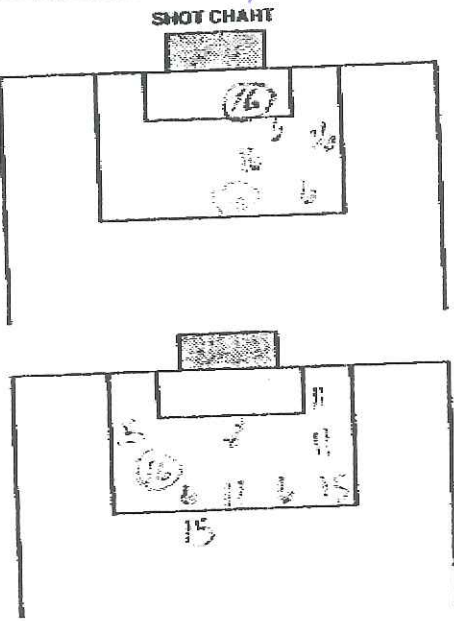

VISITOR Santa Clara		HOME Duke	
DATE 9-20-92	OFFICIALS Jake Jacobs (R) Jeff Thomas, Tabor Wilson		
WEATHER Cloudy 70°		ATTENDANCE 200	

VISITOR Santa Clara	2	1			3
HOME Duke	0	0			0

VISITOR				HOME					
SHOTS	GOALS	ASSTS	NO. NAME	POS.	NAME	NO.	SHOTS	GOALS	ASSTS
			06 Sue Wall	F	Gretchen Young	1			
			9 Amy Kroeger	F	Heldi Dusham	7			
			14 Lesley Lew	F	Jennifer Moore	24			
			17 Sherrie Duarte	F	Jennifer Lewis	25	1		
			21 Maily Smith	F	Cara Lyons	3			
			6 Margaret Krawiec	M	Missy Durham	5			
			8 Jennifer Labor	M	Kristyn Woodside	17			
			10 Kristi DeVert	M	Meagan McMullin	2			
			15 Shannon Douglas	M	Denia Paris	8			
			17 Christina DeCarom	F	Kelly Wabert	9	1		
			16 Debbie Norbutas	F	Carlin Connolly	20