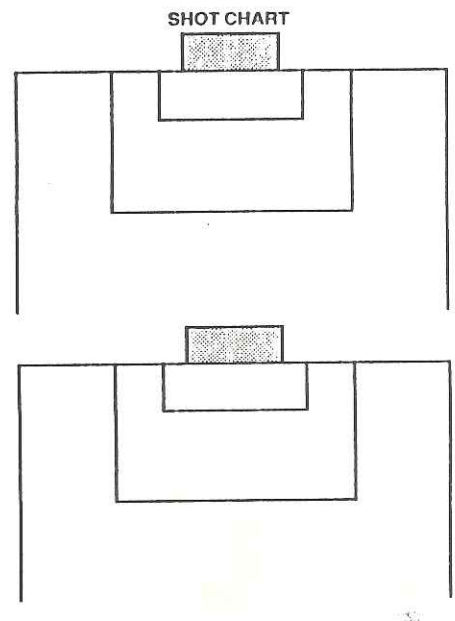

SUBSTITUTIONS

NO.	NAME	POS.	NO.	NAME	POS.
7	Barbara Biddle		14	Vickie Hering	
5	Denise Tripp		20	Anna Patiturci	
			8	Leni Nonoshita	
			5	Amanda Tyler	

GOAL BY:	TEAM	TIME*	ASST(S)	DESCRIPTION
DiGiacomo	SCU	58:07	Krawiec	Taken in a crowd, lofted into upper-left
Krawiec	SCU	67:44	unassisted	Dribbled in from left side, severe angle

CAUTIONS & EJECTIONS: **70:03 - Yellow on Low (SCU)**

offsides: 1,2
0=offsides

SHOTS ON GOAL									
1	2	3	4	5	6	7	8	9	10
11	12	13	14	15	16	17	18	19	20
21	22	23	24	25	26	27	28	29	30
31	32	33	34	35	36	37	38	39	40
CORNER KICKS									
1	2	3	4	5	6	7	8	9	10
11	12	13	14	15	16	17	18	19	20
GOALIE SAVES									
1	2	3	4	5	6	7	8	9	10
11	12	13	14	15	16	17	18	19	20
FOULS									
1	2	3	4	5	6	7	8	9	10
11	12	13	14	15	16	17	18	19	20
21	22	23	24	25	26	27	28	29	30

SHOTS ON GOAL									
1	2	3	4	5	6	7	8	9	10
11	12	13	14	15	16	17	18	19	20
21	22	23	24	25	26	27	28	29	30
31	32	33	34	35	36	37	38	39	40
CORNER KICKS									
1	2	3	4	5	6	7	8	9	10
11	12	13	14	15	16	17	18	19	20
GOALIE SAVES									
1	2	3	4	5	6	7	8	9	10
11	12	13	14	15	16	17	18	19	20
FOULS									
1	2	3	4	5	6	7	8	9	10
11	12	13	14	15	16	17	18	19	20
21	22	23	24	25	26	27	28	29	30

*NOTE: Time Indicated should be total minutes and seconds into match.