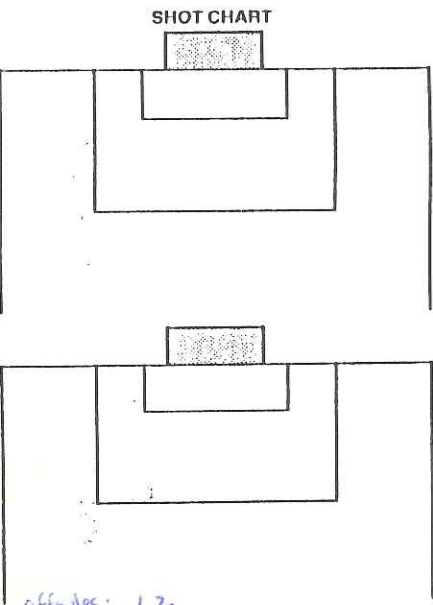

OFFICIAL NCAA SOCCER BOX SCORE FORM

NCAA Quarterfinals

VISITOR Santa Clara	VS.	HOME Stanford	
DATE Nov. 15, 1992	OFFICIALS 4th: Joe Pimentel R: Brian Hall L: Larry Truhe, Rick DeWood		
WEATHER Sunny and Warm		ATTENDANCE 2206	

	1	2	OT	OT	F
VISITOR Santa Clara	0	2			2
HOME Stanford	0	0			0

VISITOR				HOME						
SHOTS	GOALS	ASSTS.	NO.	NAME	POS.	NAME	NO.	SHOTS	GOALS	ASSTS.
			00	Sue Wall	GR	Chris Massell	1			
11	1	1	6	Margaret Krawiec		Metinda Minstrell	3			
1			8	Jennifer Lalor		Laura Wilkes	4			
1			9	Amy Kroeger		Jennifer Stephan	6			
1			10	Kristi DeVest		Sarah Raffinelli	9	11		
1	1		11	Christina DiGiacomo		Jen Potok	10			
			14	Lesley Low		Julie Fandy	11	1		
1			15	Shannon Douglas		Andrea Johnson	12	1		
11			16	Debbie Norvickas		Carmel Murphy	13	11		
			17	Sherrie Buerste		Jessica Fischer	16			
			21	Maily Smith		Dena Dey	17	11