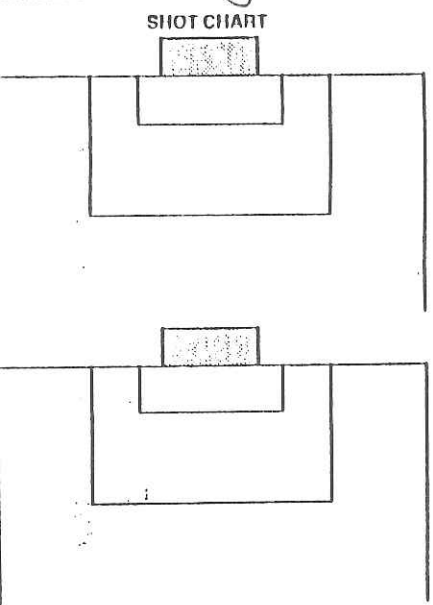

OFFICIAL NCAA SOCCER BOX SCORE FORM

VISITOR Cal Poly SLO	vs.	HOME Santa Clara	
DATE 10/9/92	OFFICIALS R: Joe Pimentel L: Don Wharton, Pat Armenino		
WEATHER Warm, light breeze	ATTENDANCE 575		

VISITOR	1	2	OT	OT	F
Cal Poly SLO	0	0	0	0	0
HOME					
Santa Clara	0	0	0	0	0

VISITOR				HOME				
SHOTS	GOALS	ASSIS.	NO. NAME	POS. NAME	NO.	SHOTS	GOALS	ASSIS.
			0 Jona Ferrulli	GR	Sue Wall	20		
			3 Kim Bubnis		Margaret Kawice	6	||||	
11			4 Marci Trumbell		Jennifer Lalor	8	||	
11			6 Michelle Vernon		Amy Froegel	9	|	
1			10 Kolleen Kassis		Kristi DeVert	10	|||	
			12 Janet Krebs		Christina DiGarcino	11	||	
			14 Shawna Burroughs		Lesley Low	14		
			15 Cathie Cordova		Shannon Douglas	15	|	
			17 Mishel Davidson		Debbie Norbutas	16	|||	
			18 Michelle Wagner		Sherrie Puente	17		
11			20 Wendy Jones		Marily Smith	21