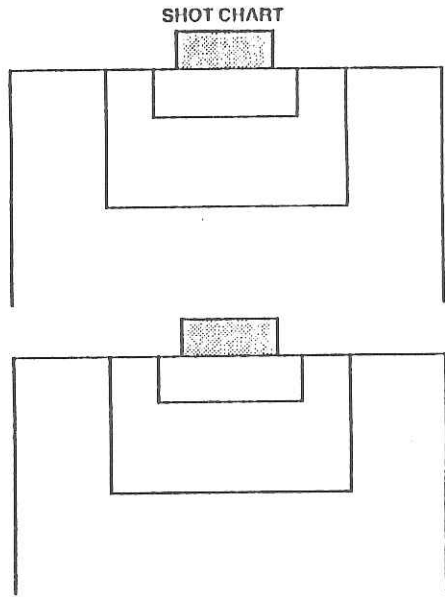

SUBSTITUTIONS							
		21	Kristen Johnson		Denise Tippit	5	
1		19	Patricia Geesman		Barbara Riddle	7	
		2	Ange Birch		Laura Brun	18	

SHOTS ON GOAL																			
1	2	3	4	5	6	7	8	9	10	11	12	13	14	15	16	17	18	19	20
✓	✓	✓	✓	✓	✓	✓	✓	✓	✓	✓	✓	✓	✓	✓	✓	✓	✓	✓	✓
CORNER KICKS																			
1	2	3	4	5	6	7	8	9	10	11	12	13	14	15	16	17	18	19	20
✓	✓	✓	✓	✓	✓	✓	✓	✓	✓	✓	✓	✓	✓	✓	✓	✓	✓	✓	✓
GOALIE SAVES																			
1	2	3	4	5	6	7	8	9	10	11	12	13	14	15	16	17	18	19	20
✓	✓	✓	✓	✓	✓	✓	✓	✓	✓	✓	✓	✓	✓	✓	✓	✓	✓	✓	✓
FOULS																			
1	2	3	4	5	6	7	8	9	10	11	12	13	14	15	16	17	18	19	20
✓	✓	✓	✓	✓	✓	✓	✓	✓	✓	✓	✓	✓	✓	✓	✓	✓	✓	✓	✓
1	2	3	4	5	6	7	8	9	10	11	12	13	14	15	16	17	18	19	20
✓	✓	✓	✓	✓	✓	✓	✓	✓	✓	✓	✓	✓	✓	✓	✓	✓	✓	✓	✓

GOAL BY:	TEAM	TIME*	ASST(S).	DESCRIPTION

SHOTS ON GOAL																			
1	2	3	4	5	6	7	8	9	10	11	12	13	14	15	16	17	18	19	20
✓	✓	✓	✓	✓	✓	✓	✓	✓	✓	✓	✓	✓	✓	✓	✓	✓	✓	✓	✓
CORNER KICKS																			
1	2	3	4	5	6	7	8	9	10	11	12	13	14	15	16	17	18	19	20
✓	✓	✓	✓	✓	✓	✓	✓	✓	✓	✓	✓	✓	✓	✓	✓	✓	✓	✓	✓
GOALIE SAVES																			
1	2	3	4	5	6	7	8	9	10	11	12	13	14	15	16	17	18	19	20
✓	✓	✓	✓	✓	✓	✓	✓	✓	✓	✓	✓	✓	✓	✓	✓	✓	✓	✓	✓
FOULS																			
1	2	3	4	5	6	7	8	9	10	11	12	13	14	15	16	17	18	19	20
✓	✓	✓	✓	✓	✓	✓	✓	✓	✓	✓	✓	✓	✓	✓	✓	✓	✓	✓	✓
1	2	3	4	5	6	7	8	9	10	11	12	13	14	15	16	17	18	19	20
✓	✓	✓	✓	✓	✓	✓	✓	✓	✓	✓	✓	✓	✓	✓	✓	✓	✓	✓	✓

CAUTIONS & EJECTIONS: _____

_____

_____

*NOTE: Time indicated should be total minutes and seconds into match.