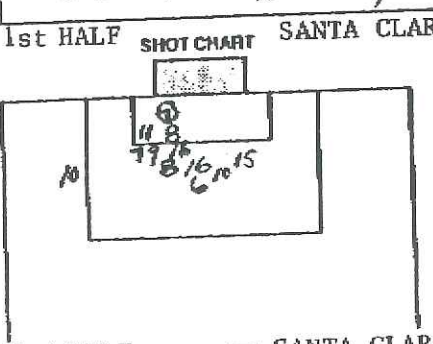

OFFICIAL NCAA SOCCER BOX SCORE FUHIMI WOMEN'S SOCCER

VISITOR SANTA CLARA UNIVERSITY		HOME UNIVERSITY OF SAN DIEGO	
DATE SEPTEMBER 6, 1992	OFFICIALS Referee-- Dave Calder Linesmen-- Allan Morphett, David Haymes	ATTENDANCE 260	
WEATHER Warm, Sunny, Windy			

VISITOR	1	2	OT	OT	F
SANTA CLARA	1	1			2
HOME SAN DIEGO	0	1			1

VISITOR SANTA CLARA				HOME SAN DIEGO					
SHOTS	GOALS	ASSTS.	NO. NAME	POS.	NAME	NO.	SHOTS	GOALS	ASSTS.
			00 Sus Wall	F	Danielle Lopez	1			
			6 Margaret Krawiec	F	Annie McMullin	2			
			7 Barbara Riddle		Karmyn Clark	4			
			8 Jennifer Lalor		Denise Timmermans	6			
			9 Amy Kroeger		Dawn Birdsall	9	1	1	
			10 Kristi DeVest		Molly Sullivan	10			
			11 Christina DiGiacomo		Kristi Colhoon	11			
			14 Lesley Low		Stephanie LaBacz	12			
			15 Shannon Douglas		Mindy Campbell	14			
			18 Laura Brun		Kelly Arthur	15			
			21 Maiby Smit		Suzanne Harker	16			

SUBSTITUTIONS

NO.	NAME	NO.	NAME
16	Debbie Norbutas	13	Elaine Milligan
5	Denise Lippit	7	Aly Parker
		3	Liz Mahoney

GOAL BY:	TEAM	TIME	ASST(S)	DESCRIPTION
Barbara Riddle	SCU	13:12	Kristi DeVest	
Debbie Norbutas	SCU	67:43	Kristi DeVest / Douglas	
Dawn Birdsall	USD	86:37	Kelly Arthur	

CAUTIONS & EJECTIONS:

_____

_____

*NOTE: Time indicated should be total minutes and seconds into match.