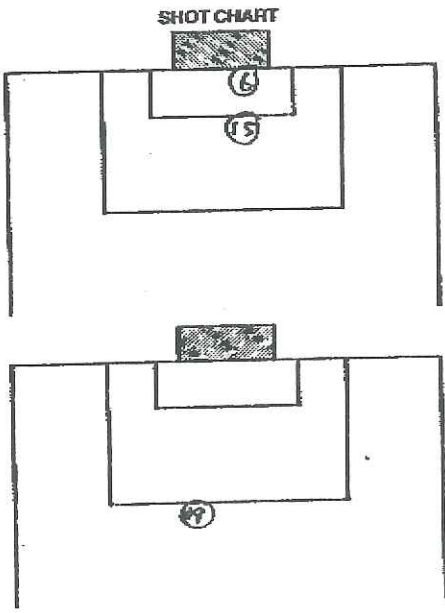

SUBSTITUTIONS

NO.	SHOTS	GOALS	ASSTS.	NO.	SHOTS	GOALS	ASSTS.
				5	DEANISE TIPPIT		
				4	JAM GUNDS		
				7	BARBARA RIDDLE		
					VANESSA RUIVO		
					TRACY DONAHUE		
					AMY BUECHS		
					MISSY BOYLE		
					TENNIFER ZHORNAN		

SHOTS ON GOAL 7

① ② ③ ④ ⑤ ⑥ ⑦ 8 9 10
11 12 13 14 15 16 17 18 19 20
21 22 23 24 25 26 27 28 29 30
31 32 33 34 35 36 37 38 39 40

CORNER KICKS 1

① ② ③ ④ ⑤ ⑥ ⑦ 8 9 10
11 12 13 14 15 16 17 18 19 20

GOALIE SAVES 4

① ② ③ ④ 5 6 7 8 9 10
11 12 13 14 15 16 17 18 19 20

FOULS 12

① ② ③ ④ ⑤ ⑥ ⑦ ⑧ ⑨ ⑩
11 12 13 14 15 16 17 18 19 20

GOAL BY:	TEAM	TIME*	ASSTS.	DESCRIPTION
6 (KELLY)	UNC	5:32	9, 19	34 yds - off corner kick, LOOPER
15 (LILLY)	UNC	42:16	20, 19	19 yds (off fence, corner) to 20, to 15
19 (HAMM)	UNC	47:09	—	19 yds off F restart
7 (RIDDLE)	SC	49:10	—	25 yds upper right corner

SHOTS ON GOAL 13

① ② ③ ④ ⑤ ⑥ ⑦ ⑧ ⑨ ⑩
⑪ ⑫ ⑬ ⑭ ⑮ ⑯ ⑰ ⑱ ⑲ ⑳
21 22 23 24 25 26 27 28 29 30
31 32 33 34 35 36 37 38 39 40

CORNER KICKS 6

① ② ③ ④ ⑤ ⑥ 7 8 9 10
11 12 13 14 15 16 17 18 19 20

GOALIE SAVES 2

① ② 3 4 5 6 7 8 9 10
11 12 13 14 15 16 17 18 19 20

FOULS 9

① ② ③ ④ ⑤ ⑥ ⑦ ⑧ ⑨ 10
11 12 13 14 15 16 17 18 19 20
21 22 23 24 25 26 27 28 29 30

CAUTIONS & EJECTIONS:

BACK STAVE - 21 SMITT