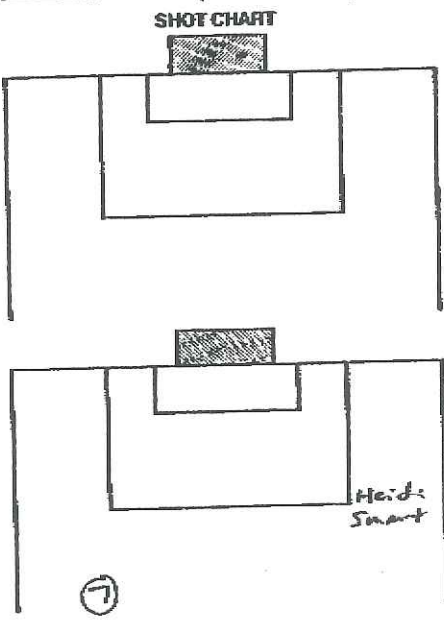

OFFICIAL NCAA SOCCER BOX SCORE FORM

SEP 19 '92 14:47 UNC SPORTS

VISITOR SANTA CLARA (4-1)	HOME NORTH CAROLINA TAR HEELS (5-0)	
DATE 9-19-92	OFFICIALS R-Bill Utter L-Andre Sies, Donna Cornwall	
WEATHER Mostly Cloudy - SHOWERS		ATTENDANCE

VISITOR	1	2	OT	OT	F
SANTA CLARA	0	1			1
HOME					
NORTH CAROLINA	2	1			3

VISITOR				HOME					
NO.	SHOTS	GOALS	ASSTS.	POS.	NAME	NO.	SHOTS	GOALS	ASSTS.
				00	SUE WALL				
1				6	MARGHEE KRAMEC				
1				8	TENNIFER LALOR				
1				9	AMY KROEGER				
				10	KRISTI DEVERT				
1				11	C. DIGIA COMO				
				14	LEFLEY LOW				
				15	SHANNON DOUGLAS				
11				16	DEBBIE NORBOTAS				
				17	SHERIE BUENTE				
				21	MILLY SMITT				
					TRACY NOONAN				
					DAWN CROW				
					ANGELA KELLY				
					ROZ SANTANA				
					RITA TOWER				
					TISHA VENTURINI				
					DANIELE EGAN				
					KRISTINE LILLY				
					CAROLYN SPRINGER				
					MIA HAMM				
					PAIGE COLEY