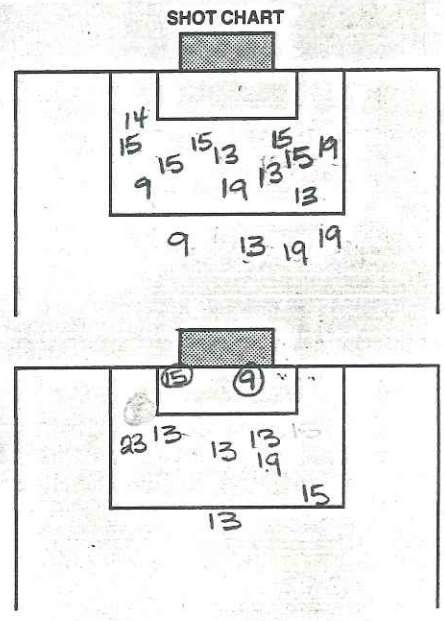

SUBSTITUTIONS

		7 Barbara Riddle	Paige Coley	21		
			Dawn Crow	5		

SHOTS ON GOAL

1	2	3	4	5	6	7	8	9	10
11	12	13	14	15	16	17	18	19	20
21	22	23	24	25	26	27	28	29	30
31	32	33	34	35	36	37	38	39	40

CORNER KICKS

1	2	3	4	5	6	7	8	9	10
11	12	13	14	15	16	17	18	19	20

GOALIE SAVES

1	2	3	4	5	6	7	8	9	10
11	12	13	14	15	16	17	18	19	20

FOULS

1	2	3	4	5	6	7	8	9	10
11	12	13	14	15	16	17	18	19	20
21	22	23	24	25	26	27	28	29	30

GOAL BY:

TEAM	TIME	ASST(S)	DESCRIPTION
UNC	71:55	13 Venturini 23 Sanchez	Corner kick to header to Lilly into goal
UNC	84:22	19 Hamm 15 Lilly	Header off endline cross 5 yds.
UNC	87:12		Hamm 1 v. 1 (9) Kroeger puts pass into goal

SHOTS ON GOAL

1	2	3	4	5	6	7	8	9	10
11	12	13	14	15	16	17	18	19	20
21	22	23	24	25	26	27	28	29	30
31	32	33	34	35	36	37	38	39	40

CORNER KICKS

1	2	3	4	5	6	7	8	9	10
11	12	13	14	15	16	17	18	19	20

GOALIE SAVES

1	2	3	4	5	6	7	8	9	10
11	12	13	14	15	16	17	18	19	20

FOULS

1	2	3	4	5	6	7	8	9	10
11	12	13	14	15	16	17	18	19	20
21	22	23	24	25	26	27	28	29	30

CAUTIONS & EJECTIONS:

*NOTE: Time indicated should be total minutes and seconds into match.