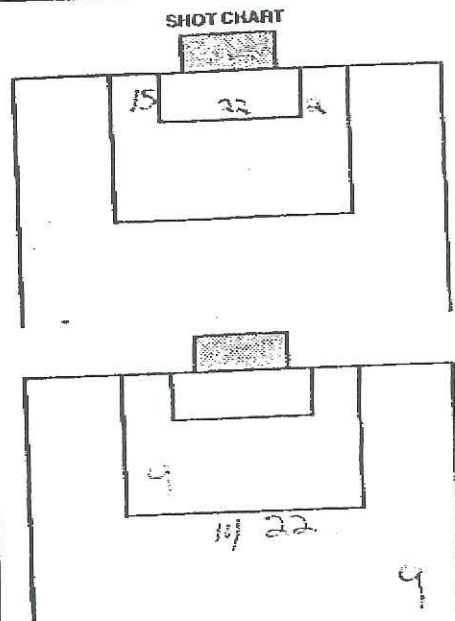

SUBSTITUTIONS			
NO.	NAME	NO.	NAME
7	Barbara Riddle	6	Katherine Romy
5	Denise Tippitt	13	Christie Manze
13	Laura Brun	14	Bridgett Arnold
4	Heldi Dusham	10	Heldi Dusham

SHOTS ON GOAL																			
~~1~~	~~2~~	~~3~~	~~4~~	~~5~~	~~6~~	~~7~~	~~8~~	~~9~~	~~10~~	~~11~~	~~12~~	~~13~~	~~14~~	~~15~~	~~16~~	~~17~~	~~18~~	~~19~~	~~20~~
~~21~~	~~22~~	~~23~~	~~24~~	~~25~~	~~26~~	~~27~~	~~28~~	~~29~~	~~30~~	~~31~~	~~32~~	~~33~~	~~34~~	~~35~~	~~36~~	~~37~~	~~38~~	~~39~~	~~40~~
CORNER KICKS																			
~~1~~	~~2~~	~~3~~	~~4~~	5	6	7	8	9	10	11	12	13	14	15	16	17	18	19	20
GOALIE SAVES																			
~~1~~	~~2~~	3	4	5	6	7	8	9	10	11	12	13	14	15	16	17	18	19	20
FOULS																			
~~1~~	~~2~~	~~3~~	~~4~~	~~5~~	~~6~~	~~7~~	~~8~~	~~9~~	~~10~~	~~11~~	~~12~~	~~13~~	~~14~~	~~15~~	~~16~~	~~17~~	~~18~~	~~19~~	~~20~~
~~21~~	~~22~~	~~23~~	~~24~~	~~25~~	~~26~~	~~27~~	~~28~~	~~29~~	~~30~~										

GOAL BY:	TEAM	TIME	ASST(S)	DESCRIPTION
Norbutas	SC	7:41	Kroeger	Blast - Top of Box
Norbutas	SC	26:10	DeVert	Rebound Goal off Corner Kick
Norbutas	SC	44:03	Douglas	12 Yds Left Side

CAUTIONS & EJECTIONS:

_____

_____

*NOTE: Time Indicated should be total minutes and seconds into match.

SHOTS ON GOAL																			
~~1~~	~~2~~	~~3~~	~~4~~	~~5~~	~~6~~	~~7~~	8	9	10	11	12	13	14	15	16	17	18	19	20
~~21~~	~~22~~	~~23~~	~~24~~	~~25~~	~~26~~	~~27~~	~~28~~	~~29~~	~~30~~	~~31~~	~~32~~	~~33~~	~~34~~	~~35~~	~~36~~	~~37~~	~~38~~	~~39~~	~~40~~
CORNER KICKS																			
~~1~~	~~2~~	~~3~~	~~4~~	~~5~~	~~6~~	~~7~~	8	9	10	11	12	13	14	15	16	17	18	19	20
GOALIE SAVES																			
~~1~~	~~2~~	~~3~~	~~4~~	~~5~~	~~6~~	~~7~~	8	9	10	11	12	13	14	15	16	17	18	19	20
FOULS																			
~~1~~	~~2~~	~~3~~	~~4~~	~~5~~	~~6~~	~~7~~	~~8~~	~~9~~	~~10~~	~~11~~	~~12~~	~~13~~	~~14~~	~~15~~	~~16~~	~~17~~	~~18~~	~~19~~	~~20~~
~~21~~	~~22~~	~~23~~	~~24~~	~~25~~	~~26~~	~~27~~	~~28~~	~~29~~	~~30~~										

SEP 20 1992 19:36 UNC SPORTS