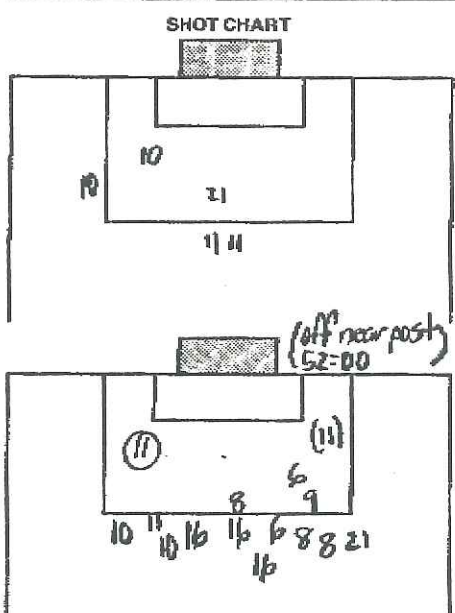

OFFICIAL NCAA SOCCER BOX SCORE FORM

West Coast Conference

Women 5

VISITOR No. 9 ISAA (4-1-0/1-1-0) Santa Clara Univ.
HOME No. 8 ISAA (5-0-0/2-0-0) vs. Univ. of Portland

DATE: Sept. 13, 1992
OFFICIALS: R: Tony Bosikovich, L: Sven Beckner, Bob Yaseth
WEATHER: 65° cloudy
ATTENDANCE: 1582

VISITOR	1	2	OT	OT	F
Santa Clara	0	1			1
HOME					
Portland	2	1			3

VISITOR				HOME						
SHOTS	GOALS	ASSTS.	NO.	NAME	POS.	NAME	NO.	SHOTS	GOALS	ASSTS.
			00	Sue Hall		Michelle Voland	1			
11			6	Margaret Krawiec		Tik Florey	2			1
11			8	Jennifer Later		Erica Parish	5			
1			9	Amy Kroeger		Cindy Griffith	6	1		
1111			10	Kristi DeVert		Tracy Osborn	7			1
1111	1		11	Christina DiGiacomo		Christina Harsaghy	8			1
			14	Lesley Low		Shannon MacMillan	10	11	1	1
			15	Shannon Douglas		Molly Nakayama	13	1	1	
111	1		16	Debbie Norbutas		Tammy Martindale	14	11		
			17	Sherrie Cuente		Tiffany Milbrett	15	111	1	1
11			21	Maily Smitt		Rachel Mackey	18			

SUBSTITUTIONS										
NO.	NAME	TEAM	NO.	NAME	TEAM					
5	Denise Tippitt		9	Nicole Highfill						
7	Barbara Riddle		11	Toy Boswell						
			4	Tricia Larson