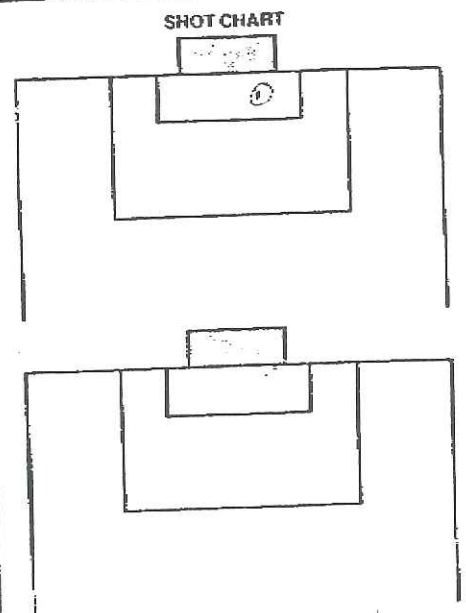

SUBSTITUTIONS

MIN	REPLACED	REPLACEMENT	REASON
11	HEIDI WALTERS	Lorna Snyder	17:00
15	BARBARA KIDDLE	Laura Schlon	19:00
5	DENISE TIPPIT	Jay Angeles	14:00
		Stacey Hoshimura	18:00
		Stefanie Stucker	16:00
		THY ANGELES	6:00

GOAL BY:	TEAM	TIME	ASST(S)	DESCRIPTION
11	SC	20:00	15	11' WALL
15	SD	35:00	15	
11	SC	28:50	15	

CAUTIONS & EJECTIONS:

SHOTS ON GOAL	
1-30	1-30
1-30	1-30
CORNER KICKS	
1-30	1-30
GOALIE SAVES	
1-30	1-30
FOULS	
1-30	1-30

SHOTS ON GOAL	
1-30	1-30
CORNER KICKS	
1-30	1-30
GOALIE SAVES	
1-30	1-30
FOULS	
1-30	1-30