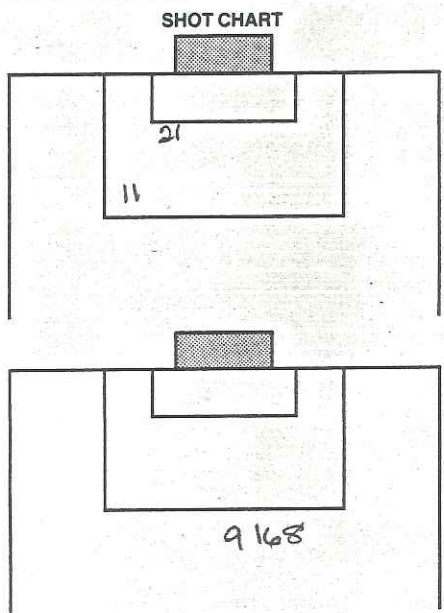

OFFICIAL NCAA SOCCER BOX SCORE FORM

1992 NCAA Women's Soccer
Division I Semifinal #2

VISITOR SANTA CLARA BRONCOS (12-5-2)		HOME NORTH CAROLINA TAR HEELS (24-0)	
DATE NOVEMBER 21, 1992		OFFICIALS R- Roger Taylor; Bench- Rick Hirsch L- Joey Elsmore, Bill Utter	
WEATHER 60° - Rainy		ATTENDANCE 2400	

	1	2	OT	OT	F
VISITOR SANTA CLARA	0	0			
HOME NORTH CAROLINA	0	3			

VISITOR Santa Clara				HOME UNC					
SHOTS	GOALS	ASSTS.	NO. NAME	POS.	NAME	NO.	SHOTS	GOALS	ASSTS.
			00 Sue Wall	G	Shelley Finger	1			
			6 Margaret Krawiec		Annala Kelly	6			
			8 Jennifer Lalor		Roz Santard	7			
			9 Amy Kroeger		Tracy Donahue	8			
			10 Kristi DeVert		Rita Tower	9	111	1	
			11 Christina DiGirolamo		Tisha Venturini	13	11111		1
			14 Lesley Low		Danielle Egan	14	11		
			15 Shannon Douglas		Kristine Lilly	15	1111	1	1
			16 Debbie Norbutas		Carolyn Springer	16			
			17 Sherrie Buente		Mia Hamm	19	111		1
			21 Maily Smith		Keri Sanchez	23	1		1