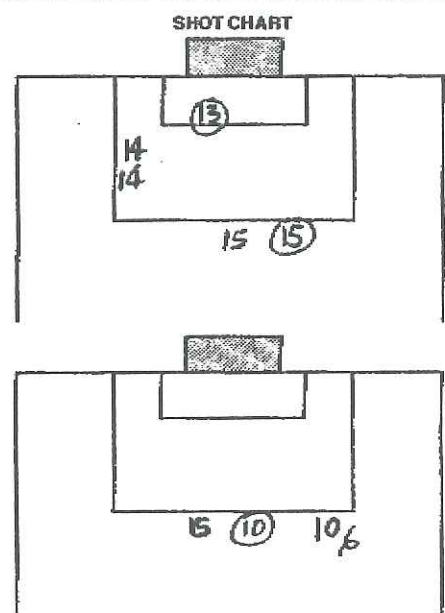

SHOTS ON GOAL

1	2	3	4	5	6	7	8	9	10
11	12	13	14	15	16	17	18	19	20
21	22	23	24	25	26	27	28	29	30
31	32	33	34	35	36	37	38	39	40

CORNER KICKS

1	2	3	4	5	6	7	8	9	10
11	12	13	14	15	16	17	18	19	20

GOALIE SAVES

1	2	3	4	5	6	7	8	9	10
11	12	13	14	15	16	17	18	19	20

FOULS

1	2	3	4	5	6	7	8	9	10
11	12	13	14	15	16	17	18	19	20
21	22	23	24	25	26	27	28	29	30

GOAL BY:	TEAM	TIME*	ASST(S)	DESCRIPTION
15	Milbrett	PORT	3:38	Osborn/MacMillan pass to flick to 18 yd. line drive
13	Nakayama	PORT	14:53	Harsaghy 5 yd. header from corner
11	DiGiacomo	SCU	74:13	Norbutas one-time from pass 8 yd. near post
10	MacMillan	PORT	78:39	Milbrett/Florey beat keeper to ball at 19 yd. middle

CAUTIONS & EJECTIONS:
SCU: #15Y 77:30/

SHOTS ON GOAL

1	2	3	4	5	6	7	8	9	10
11	12	13	14	15	16	17	18	19	20
21	22	23	24	25	26	27	28	29	30
31	32	33	34	35	36	37	38	39	40

CORNER KICKS

1	2	3	4	5	6	7	8	9	10
11	12	13	14	15	16	17	18	19	20

GOALIE SAVES

1	2	3	4	5	6	7	8	9	10
11	12	13	14	15	16	17	18	19	20

FOULS

1	2	3	4	5	6	7	8	9	10
11	12	13	14	15	16	17	18	19	20
21	22	23	24	25	26	27	28	29	30

*NOTE: Time indicated should be total minutes and seconds into match.