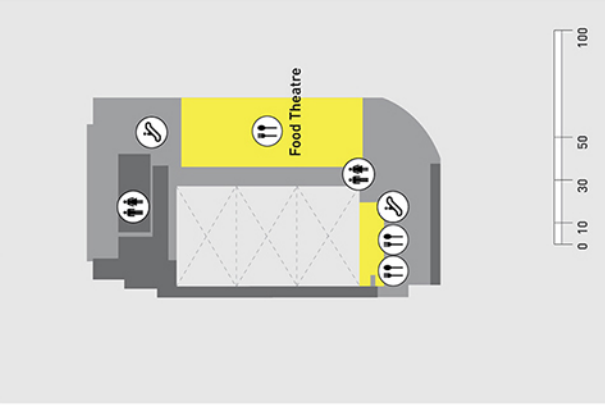

Ground Floor

EVENT ZONES

2nd Floor

CONVENTIONS & MEETINGS ZONES

3rd Floor

FOOD & BEVERAGE ZONES

- Restroom
 - Escalator
 - Custom House Office
 - VIP
 - Concert Facility
 - Elevator
 - Drop Off
 - Coach
 - Taxi
 - Food & Beverage
 - First Aid
 - Business Centre
 - Press Room
 - ATM
- Scale 1:250
- EH - Event Hall
 - GH - Grand Hall
 - BH - BITEC Hall

BITEC PHASE 1

Room Name	Approximate Area	Approximate Dimension (L X W)	Height	Theatre	Classroom	U Shape	Cocktail	Banquet	Booth
	Sq.m.	m.	m.						
EVENT HALL									
EH 101-7	37,470	-	-	-	-	-	-	-	-
EH 101-4	20,320	-	-	-	-	-	-	-	-
EH 101	5,480	97 x 56.5	15	5,700	3,650	-	3,600	2,900	310
EH 102	5,240	97 x 54	15	5,400	3,300	-	3,600	2,700	310
EH 103	5,240	97 x 54	15	5,400	3,300	-	3,600	2,700	310
EH 104	4,360	97 x 45	15	4,600	2,750	-	3,000	2,300	250
EH 105	6,000	118 x 51	9	7,000	3,800	-	4,300	3,100	350
EH 106	7,550	120 x 63	12	9,200	5,460	-	5,200	4,000	450
EH 107	3,600	90 x 40	3.89-13.5	3,600	2,115	-	2,400	1,500	190
GRAND HALL									
GH 201-203	1,780	31 x 58	9	2,000	1,300	-	1,200	1,000	100
GH 201	540	31 x 18	9	560	300	150	370	320	-
GH 202	555	31 x 18	9	560	300	150	380	320	-
GH 203	685	31 x 22	9	750	450	222	480	400	-
MEETING ROOM									
MR 210	192	24 x 8	4	200	100	50	80	110	-
MR 211, 212, 213	110	12 x 9	4	100	60	25	100	60	-
MR 214	110	12 x 9	4	100	60	25	100	60	-
MR 215, 216	110	12 x 9	4	100	60	25	100	60	-
MR 217	110	12 x 9	4	100	60	25	100	60	-
MR 218	85	10 x 8	4	70	50	20	70	50	-
MR 219	85	10 x 8	4	70	50	20	70	50	-
MR 220, 221	90	10 x 9	4	70	50	20	80	50	-
MR 222	110	12 x 8	4	100	60	25	100	60	-
MR 223	100	12 x 8	4	100	60	25	90	60	-
MR 224	180	12 x 14	4	140	90	30	150	80	-
MR 225	110	12 x 9	4	100	60	25	100	60	-