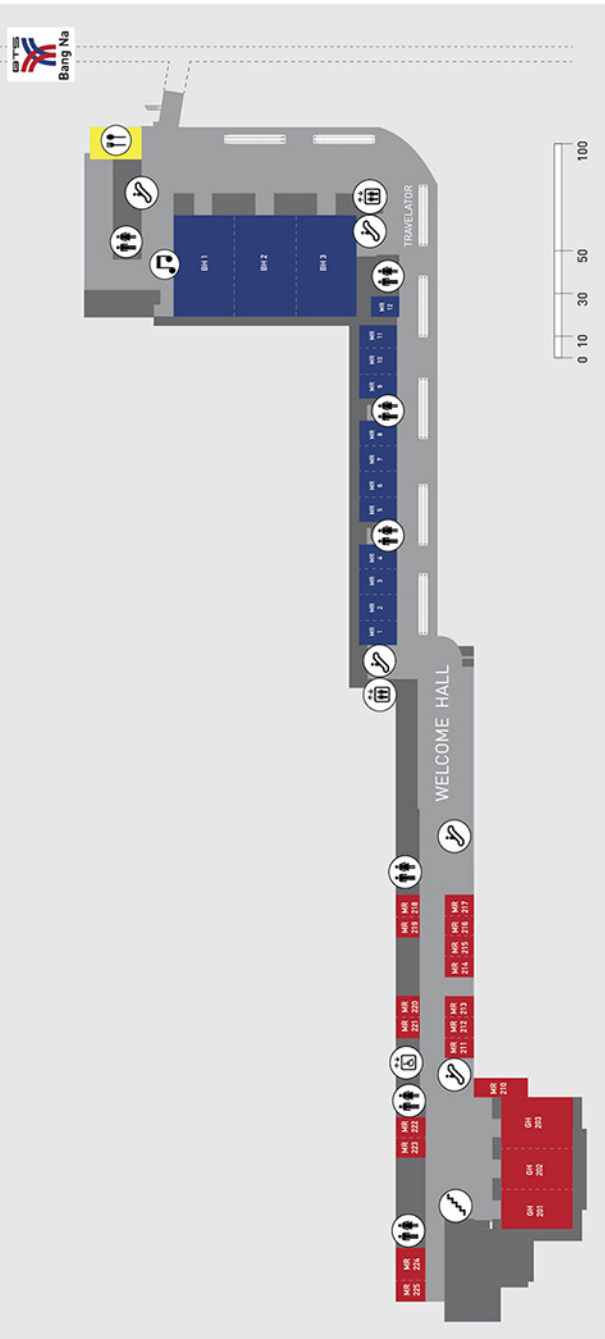

Ground Floor

EVENT ZONES

2nd Floor

CONVENTIONS & MEETINGS ZONES

3rd Floor

FOOD & BEVERAGE ZONES

- Restroom
 - Escalator
 - Custom House Office
 - VIP
 - Concert Facility
 - Elevator
 - Drop Off
 - Coach
 - Taxi
 - Food & Beverage
 - First Aid
 - Business Centre
 - Press Room
 - ATM
- Scale 1:250
- EH - Event Hall
 - GH - Grand Hall
 - BH - BITEC Hall

BITEC PHASE II

Room Name	Approximate Area	Approximate Dimension (L X W)	Height	Theatre	Classroom	U Shape	Cocktail	Banquet	Booth
	Sq.m.	m.	m.						
EVENT HALL									
EH 98-100	20,889	-	-	-	-	-	-	-	-
EH 98	8,668	88 x 98.5	15	9,600	5,400	-	7,400	4,800	500
EH 99	5,543	88 x 63	15	5,600	3,200	-	4,700	2,800	330
EH 100	6,678	106 x 63	25	7,000	4,000	-	5,800	3,500	390
BITEC ROOM									
BITEC HALL 1-3	3,564	44 x 81	12	3,700	2,300	-	3,000	1,900	-
BITEC HALL 1	1,188	44 x 27	12	1,200	790	-	1,000	650	-
BITEC HALL 2	1,188	44 x 27	12	1,200	790	-	1,000	650	-
BITEC HALL 3	1,188	44 x 27	12	1,200	790	-	1,000	650	-
MEETING ROOM									
MR 1	176	16 x 11	6	170	90	45	160	120	-
MR 2	176	16 x 11	6	170	90	45	160	120	-
MR 3	176	16 x 11	6	170	90	45	160	120	-
MR 4	176	16 x 11	6	170	90	45	160	120	-
MR 5	176	16 x 11	6	170	90	45	160	120	-
MR 6	176	16 x 11	6	170	90	45	160	120	-
MR 7	176	16 x 11	6	170	90	45	160	120	-
MR 8	176	16 x 11	6	170	90	45	160	120	-
MR 9	176	16 x 11	6	170	90	45	160	120	-
MR 10	176	16 x 11	6	170	90	45	160	120	-
MR 11	160	16 x 10	6	170	90	45	160	110	-
MR 12	108	12 x 9	6	80	60	30	100	60	-