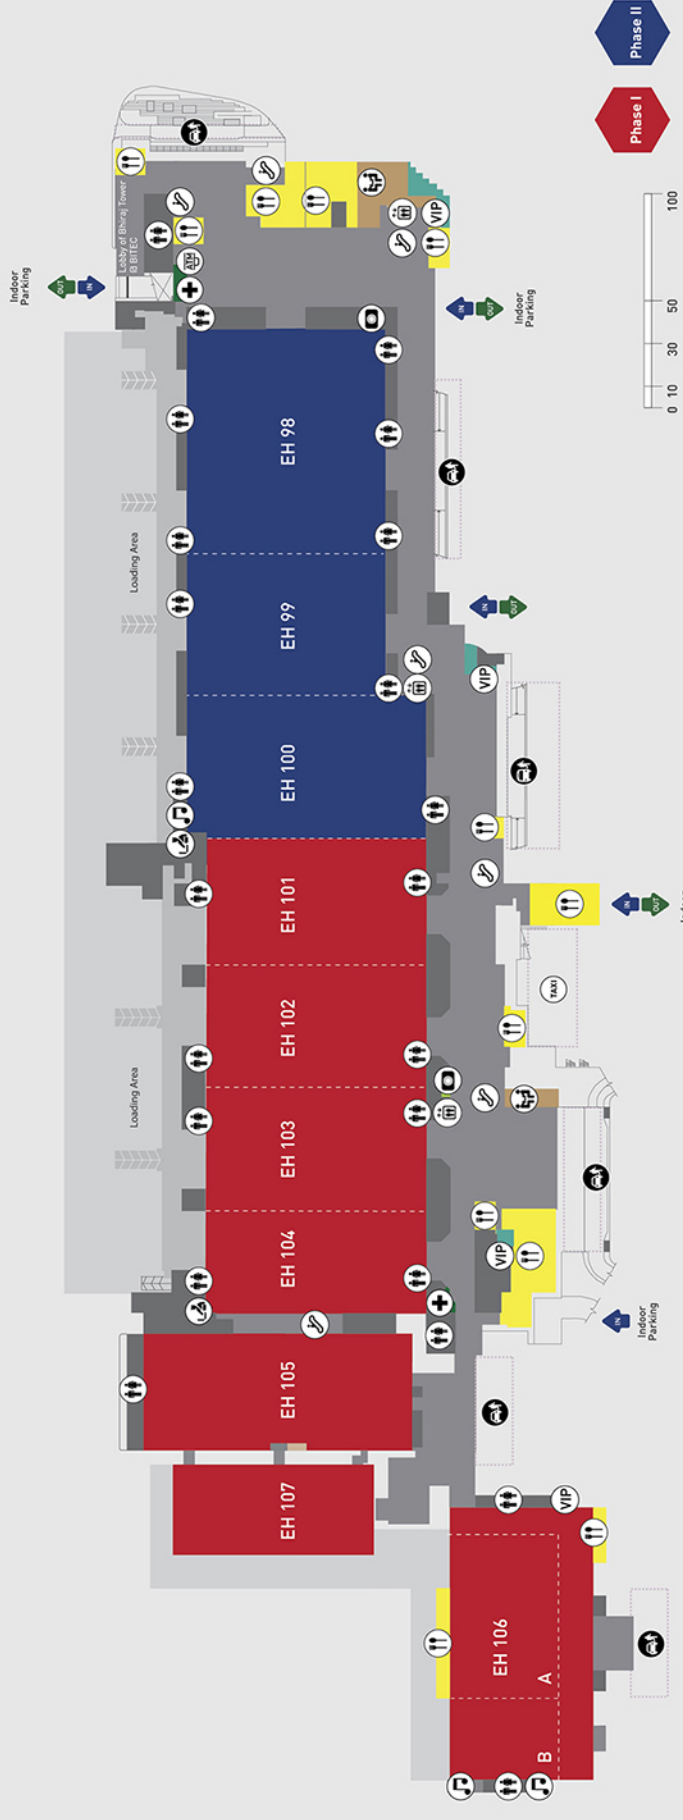

Ground Floor

EVENT ZONES

2nd Floor

CONVENTIONS & MEETINGS ZONES

3rd Floor

FOOD & BEVERAGE ZONES

- Restroom
 - Escalator
 - Custom House Office
 - VIP
 - Concert Facility
 - Elevator
 - Drop Off
 - Coach
 - Taxi
 - Food & Beverage
 - First Aid
 - Business Centre
 - Press Room
 - ATM
- Scale 1:250
- EH - Event Hall
 - GH - Grand Hall
 - BH - BITEC Hall

BITEC PHASE II

Room Name	Approximate Area	Approximate Dimension (L X W)	Height	Theatre	Classroom	U Shape	Cocktail	Banquet	Booth
	Sq.m.	m.	m.						
EVENT HALL									
EH 98-100	20,889	-	-	-	-	-	-	-	-
EH 98	8,668	88 x 98.5	15	9,600	5,400	-	7,400	4,800	500
EH 99	5,543	88 x 63	15	5,600	3,200	-	4,700	2,800	330
EH 100	6,678	106 x 63	25	7,000	4,000	-	5,800	3,500	390
BITEC ROOM									
BITEC HALL 1-3	3,564	44 x 81	12	3,700	2,300	-	3,000	1,900	-
BITEC HALL 1	1,188	44 x 27	12	1,200	790	-	1,000	650	-
BITEC HALL 2	1,188	44 x 27	12	1,200	790	-	1,000	650	-
BITEC HALL 3	1,188	44 x 27	12	1,200	790	-	1,000	650	-
MEETING ROOM									
MR 1	176	16 x 11	6	170	90	45	160	120	-
MR 2	176	16 x 11	6	170	90	45	160	120	-
MR 3	176	16 x 11	6	170	90	45	160	120	-
MR 4	176	16 x 11	6	170	90	45	160	120	-
MR 5	176	16 x 11	6	170	90	45	160	120	-
MR 6	176	16 x 11	6	170	90	45	160	120	-
MR 7	176	16 x 11	6	170	90	45	160	120	-
MR 8	176	16 x 11	6	170	90	45	160	120	-
MR 9	176	16 x 11	6	170	90	45	160	120	-
MR 10	176	16 x 11	6	170	90	45	160	120	-
MR 11	160	16 x 10	6	170	90	45	160	110	-
MR 12	108	12 x 9	6	80	60	30	100	60	-