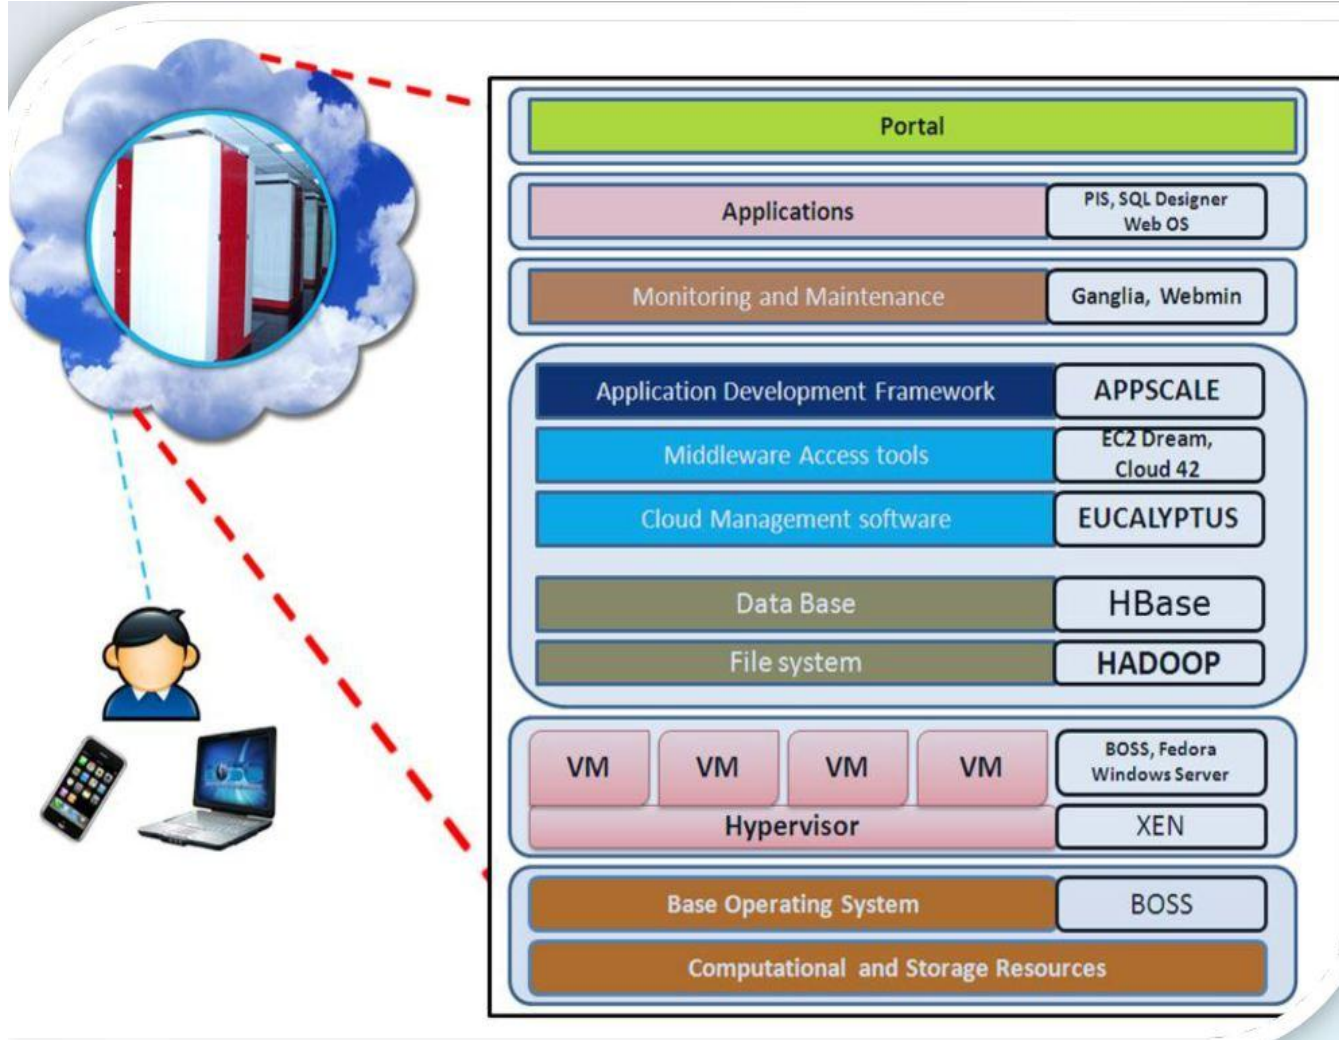

BOSS Cloud Stack