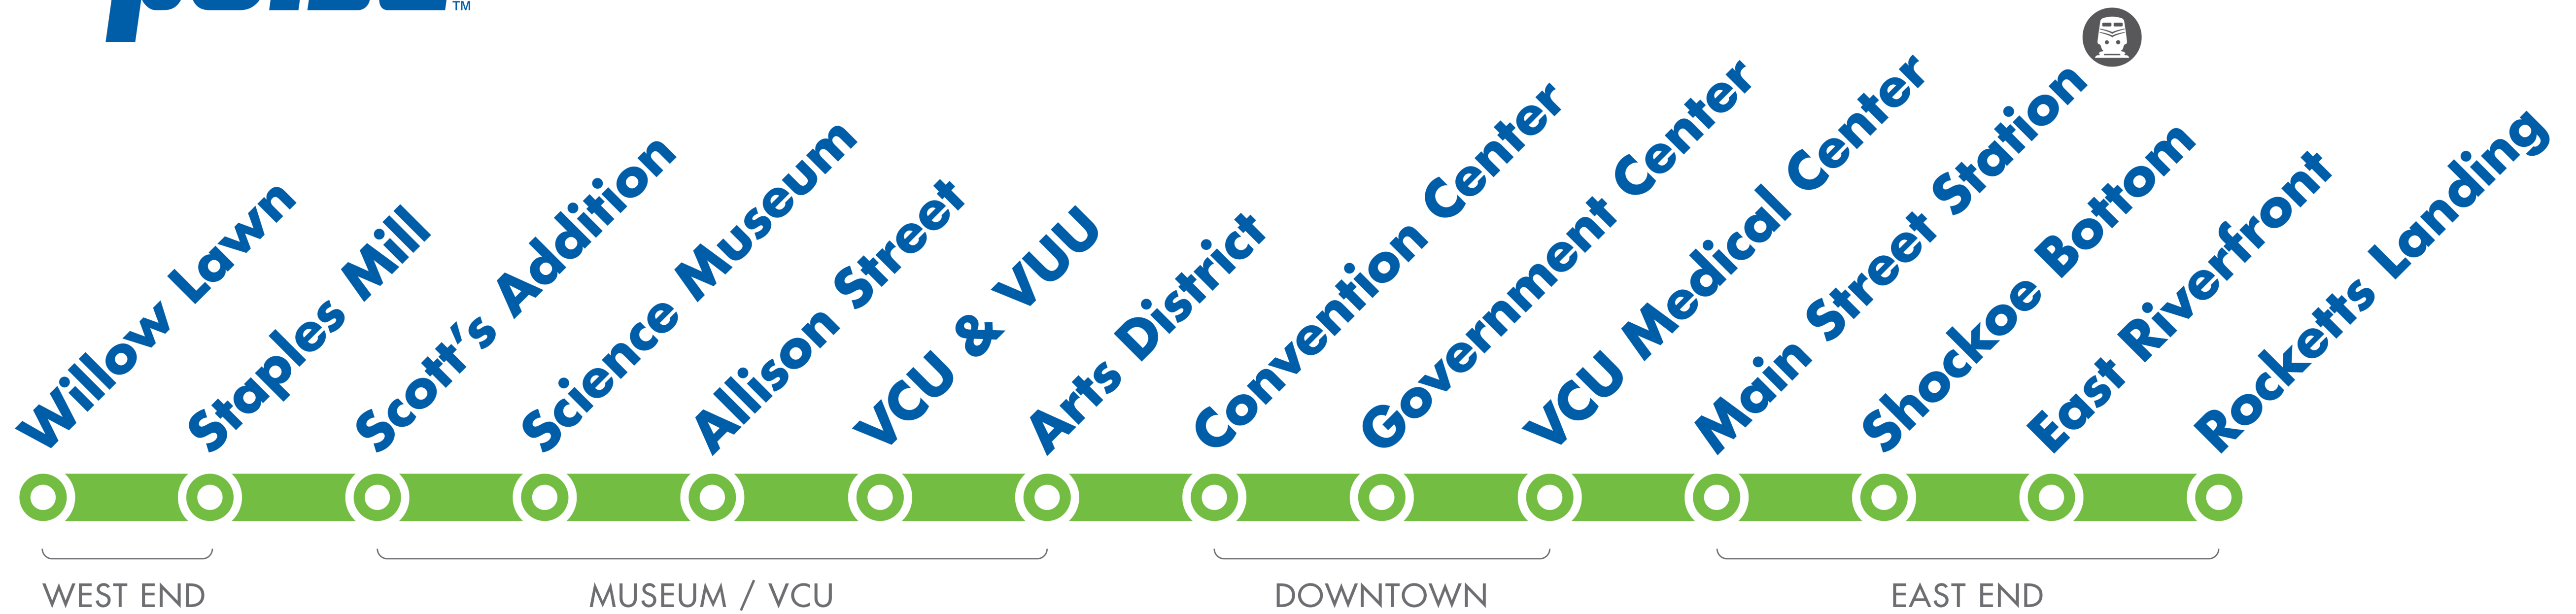

More Time For Life.

## High Frequency

Buses every 15 minutes (or better)  
6 am – 11:30 pm, seven days a week

	AM PEAK 6:00–9:00 am	MIDDAY 9:00 am–4:00 pm	PM PEAK 4:00–7:00 pm	OFF PEAK 7:00–11:30 pm	LATE NIGHT 11:30 pm–1:00 am
<b>Weekday</b> 5:00 am – 1:00 am	<b>10</b> MINUTES	<b>10</b> MINUTES	<b>10</b> MINUTES	<b>15</b> MINUTES	<b>30</b> MINUTES
<b>Weekends</b> 6:00 am – 1:00 am	OPERATES EVERY <b>15</b> MINUTES DURING THE DAY				<b>30</b> MINUTES