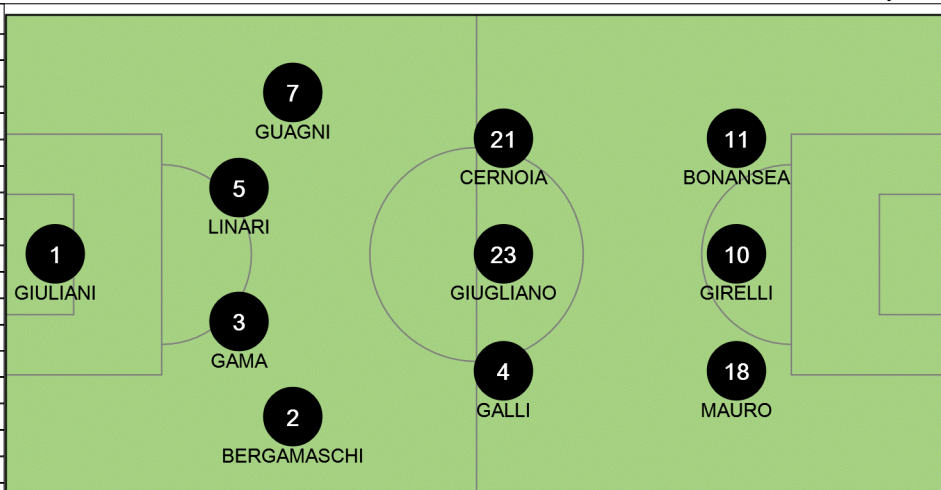

Matches played

Group C	MP	W	D	L	GF	GA	GD	FPP	Pts
Australia	0	0	0	0	0	0	0	0	0
Italy	0	0	0	0	0	0	0	0	0
Brazil	0	0	0	0	0	0	0	0	0
Jamaica	0	0	0	0	0	0	0	0	0

Italy (ITA) Shirt: blue Shorts: white Socks: blue/navy blue

#	Name	Pos
1	Laura GIULIANI	GK
2	Valentina BERGAMASCHI	MF
3	Sara GAMA (C)	DF
4	Aurora GALLI	MF
5	Elena LINARI	DF
7	Alia GUAGNI	DF
10	Cristiana GIRELLI	FW
11	Barbara BONANSEA	MF
18	Ilaria MAURO	FW
21	Valentina CERNOIA	MF
23	Manuela GIUGLIANO	MF
Substitutes		
6	Martina ROSUCCI	MF
8	Alice PARISI	MF
9	Daniela SABATINO	FW
12	Chiara MARCHITELLI	GK
13	Elisa BARTOLI	DF
14	Stefania TARENZI	FW
15	Annamaria SERTURINI	MF
16	Laura FUSETTI	DF
17	Lisa BOATTIN	DF
19	Valentina GIACINTI	FW
20	Linda TUCCERI	DF
22	Rosalia PIPITONE	GK
Coach Milena BERTOLINI (ITA)