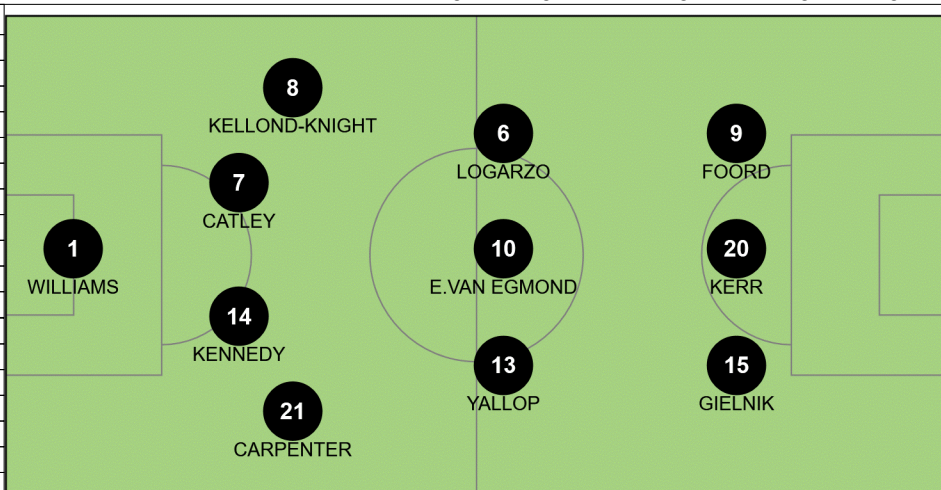

Tactical Line-up

Group C

Australia - Brazil

17 13 JUN 2019 18:00 Montpellier / Stade de la Mosson / FRA

Referee: Esther STAUBLI (SUI)
Assistant referee 1: Sian MASSEY (ENG)
Assistant referee 2: Susanne KUENG (SUI)
General coordinator: Jo FERNANDES (AUS)

Reserve assistant referee: Lidwine RAKOTOZAFINORO (MAD) **VAR:** Bastian DANKERT (GER)
4th official: Stephanie FRAPPART (FRA) **AVAR 1:** Sascha STEGEMANN (GER)
Match commissioner: Florence OMAGBEMI (NGA) **AVAR 2:** Lucie RATAJOVA (CZE)

Australia (AUS) Shirt: gold/dark green Shorts: gold Socks: gold/dark green

#	Name	Pos
1	Lydia WILLIAMS	GK
6	Chloe LOGARZO	MF
7	Steph CATLEY	DF
8	Elise KELLOND-KNIGHT	MF
9	Caitlin FOORD	FW
10	Emily VAN EGMOND	MF
13	Tameka YALLOP	MF
14	Alanna KENNEDY	DF
15	Emily GIELNIK	FW
20	Sam KERR (C)	FW
21	Ellie CARPENTER	DF
Substitutes		
2	Gema SIMON	DF
3	Aivi LUIK	MF
5	Karly ROESTBAKKEN	DF
11	Lisa DE VANNA X	FW
12	Teagan MICAH	GK
16	Hayley RASO	FW
18	Mackenzie ARNOLD	GK
19	Katrina GORRY	MF
22	Amy HARRISON	MF
23	Teigen ALLEN	DF
4	Clare POLKINGHORNE /	DF
17	Mary FOWLER /	FW
Coach Ante MILICIC (AUS)