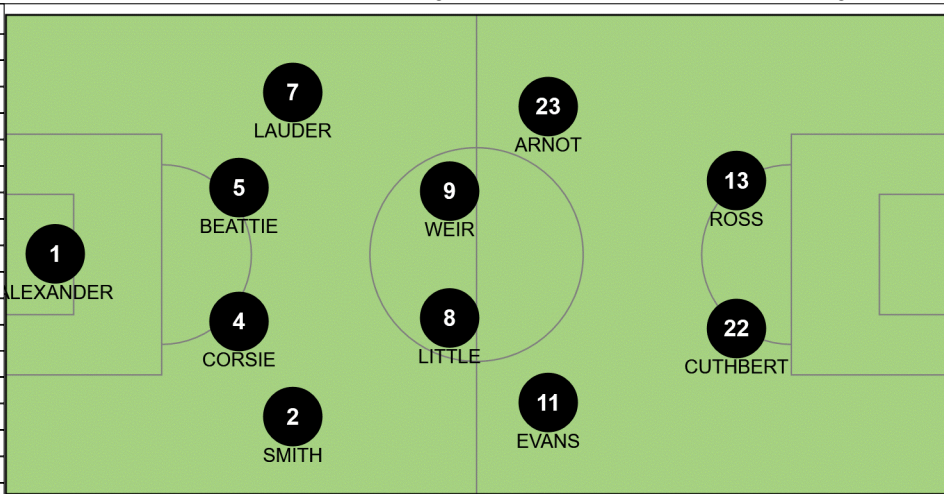

Scotland (SCO)

Shirt: magenta/black Shorts: white/black Socks: magenta/black

#	Name	Pos
1	Lee ALEXANDER	GK
2	Kirsty SMITH	DF
4	Rachel CORSIE (C)	DF
5	Jenny BEATTIE X	DF
7	Hayley LAUDER	DF
8	Kim LITTLE	MF
9	Caroline WEIR	MF
11	Lisa EVANS	FW
13	Jane ROSS	FW
22	Erin CUTHBERT	FW
23	Lizzie ARNOT	MF
Substitutes		
3	Nicola DOCHERTY X	DF
6	Jo LOVE	MF
10	Leanne CRICHTON	MF
12	Shannon LYNN	GK
14	Chloe ARTHUR	DF
15	Sophie HOWARD	DF
17	Joelle MURRAY	DF
18	Claire EMSLIE	FW
19	Lana CLELLAND	FW
20	Fiona BROWN	FW
21	Jenna FIFE	GK
16	Christie MURRAY /	MF
Coach Michelle KERR (SCO)