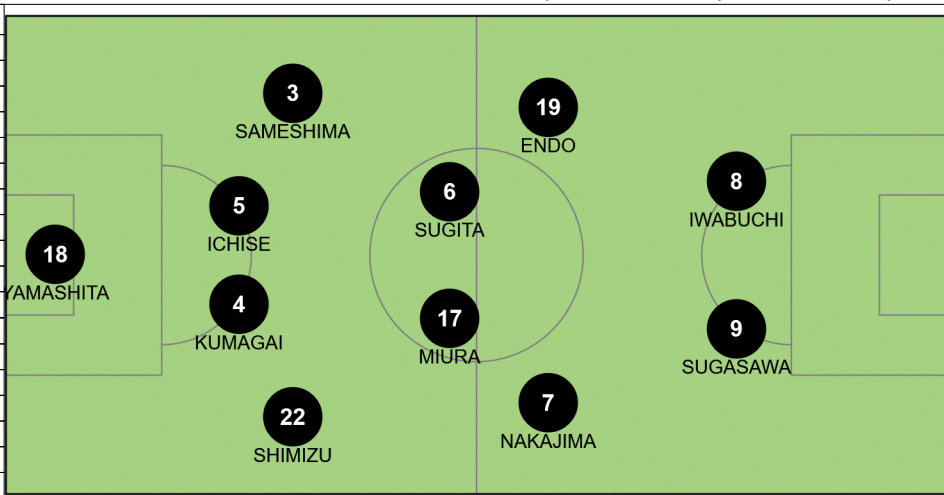

Japan (JPN) Shirt: navy blue Shorts: navy blue Socks: navy blue

#	Name	Pos
18	Ayaka YAMASHITA	GK
3	Aya SAMESHIMA	DF
4	Saki KUMAGAI (C)	DF
5	Nana ICHISE	DF
6	Hina SUGITA X	MF
7	Emi NAKAJIMA	MF
8	Mana IWABUCHI X	FW
9	Yuika SUGASAWA	FW
17	Narumi MIURA	MF
19	Jun ENDO	FW
22	Risa SHIMIZU X	DF
<b>Substitutes</b>		
1	Sakiko IKEDA	GK
2	Rumi UTSUGI	DF
10	Mizuho SAKAGUCHI	MF
11	Rikako KOBAYASHI	FW
12	Moeka MINAMI	DF
13	Saori TAKARADA	MF
14	Yui HASEGAWA	MF
15	Yuka MOMIKI	MF
16	Asato MIYAGAWA	DF
20	Kumi YOKOYAMA	FW
21	Chika HIRAO	GK
23	Shiori MIYAKE	DF
<b>Coach</b> Asako TAKAKURA (JPN)		