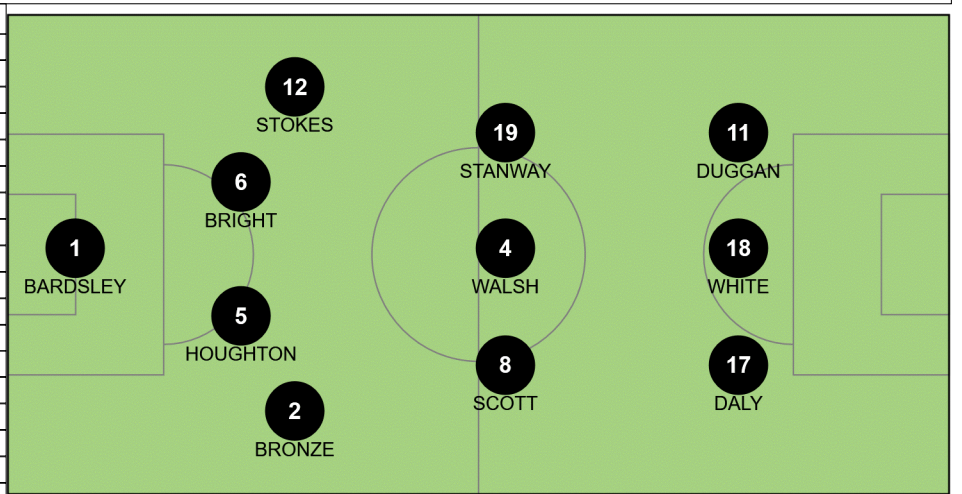

England (ENG)

Shirt: white Shorts: white Socks: white

#	Name	Pos
1	Karen BARDSLEY	GK
2	Lucy BRONZE	DF
4	Keira WALSH	MF
5	Steph HOUGHTON (C)	DF
6	Millie BRIGHT	DF
8	Jill SCOTT	MF
11	Toni DUGGAN	FW
12	Demi STOKES	DF
17	Rachel DALY	DF
18	Ellen WHITE	FW
19	Georgia STANWAY	MF
Substitutes		
3	Alex GREENWOOD	DF
7	Nikita PARRIS	FW
9	Jodie TAYLOR	FW
10	Fran KIRBY	FW
13	Carly TELFORD	GK
14	Leah WILLIAMSON	DF
15	Abbie MCMANUS	DF
16	Jade MOORE <i>X</i>	MF
20	Karen CARNEY	MF
21	Mary EARPS	GK
22	Beth MEAD	FW
23	Lucy STANFORTH	MF
Coach Philip NEVILLE (ENG)		

Matches played

09 Jun	ENG - SCO	2 : 1 (2 : 0)
14 Jun	ENG - ARG	1 : 0 (0 : 0)

Group D	MP	W	D	L	GF	GA	GD	FPP	Pts
England	2	2	0	0	3	1	+2	-1	6
Japan	2	1	1	0	2	1	+1	-4	4
Argentina	2	0	1	1	0	1	-1	-2	1
Scotland	2	0	0	2	2	4	-2	-3	0

GK: Goalkeeper
DF: Defender
MF: Midfielder
FW: Forward
C: Captain

A: Absent
N: Not eligible to play
I: Injured
X: Misses next match if booked
MP: Matches played

W: Win
D: Drawn
L: Lost
GF: Goals for
GA: Goals against

GD: Goal difference
Pts: Points

VAR: Video Assistant Referee
AVAR 1: Assistant VAR
AVAR 2: Offside VAR