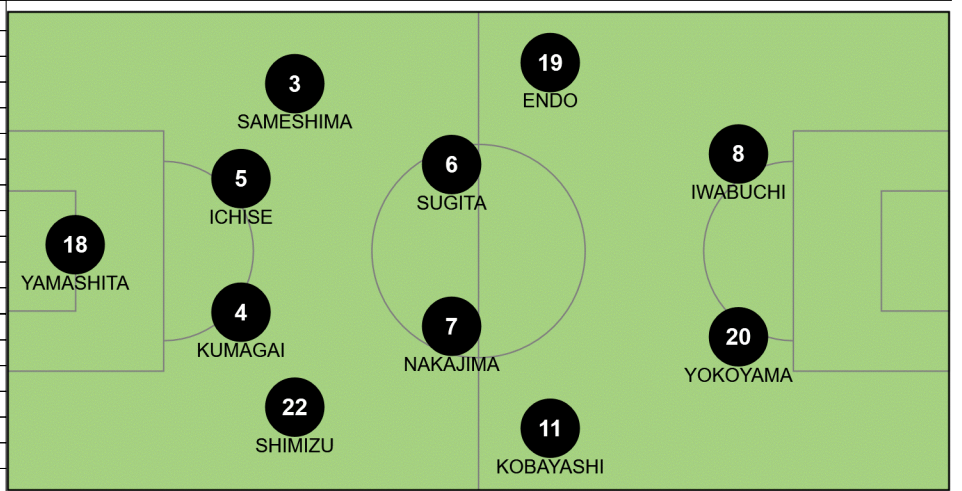

Tactical Line-up

Group D

Japan - England

31 19 JUN 2019 21:00 Nice / Stade de Nice / FRA

Referee: Claudia UMPIERREZ (URU)
Assistant referee 1: Luciana MASCARANA (URU)
Assistant referee 2: Monica AMBOYA (ECU)
General coordinator: Outi SAARINEN (FIN)

Reserve assistant referee: Queency VICTOIRE (MRI)
4th official: Maria CARVAJAL (CHI)
Match commissioner: Charmaine CROOKS (CAN)

VAR: Carlos DEL CERRO GRANDE (ESP)
AVAR 1: Jose Maria SANCHEZ (ESP)
AVAR 2: Leslie VASQUEZ (CHI)

Japan (JPN) Shirt: navy blue Shorts: navy blue Socks: navy blue

#	Name	Pos
18	Ayaka YAMASHITA	GK
3	Aya SAMESHIMA <i>X</i>	DF
4	Saki KUMAGAI (C)	DF
5	Nana ICHISE	DF
6	Hina SUGITA <i>X</i>	MF
7	Emi NAKAJIMA	MF
8	Mana IWABUCHI <i>X</i>	FW
11	Rikako KOBAYASHI	FW
19	Jun ENDO	FW
20	Kumi YOKOYAMA	FW
22	Risa SHIMIZU <i>X</i>	DF
Substitutes		
1	Sakiko IKEDA	GK
2	Rumi UTSUGI	DF
9	Yuika SUGASAWA	FW
10	Mizuho SAKAGUCHI	MF
12	Moeka MINAMI	DF
13	Saori TAKARADA	MF
14	Yui HASEGAWA	MF
15	Yuka MOMIKI	MF
16	Asato MIYAGAWA	DF
17	Narumi MIURA	MF
21	Chika HIRAO	GK
23	Shiori MIYAKE	DF
Coach Asako TAKAKURA (JPN)