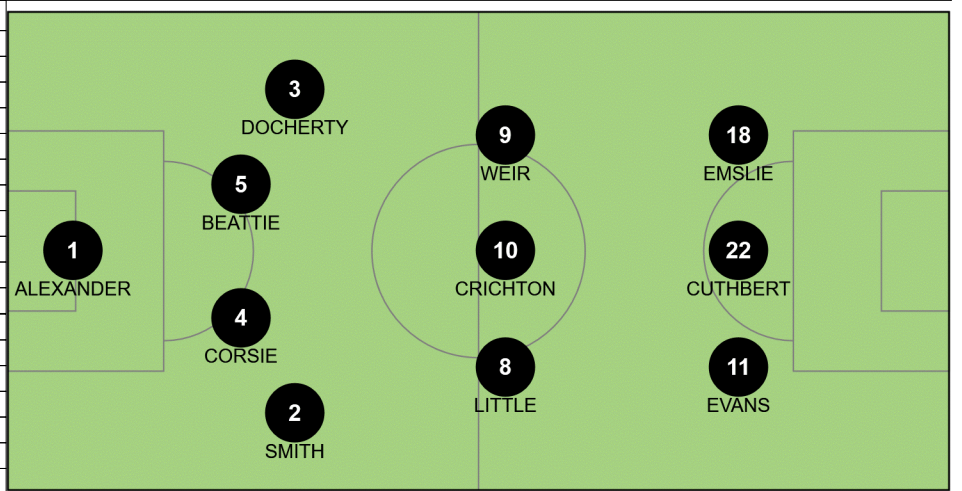

Scotland (SCO) Shirt: magenta/black Shorts: black/magenta Socks: magenta/black

#	Name	Pos
1	Lee ALEXANDER	GK
2	Kirsty SMITH	DF
3	Nicola DOCHERTY <i>X</i>	DF
4	Rachel CORSIE (C) <i>X</i>	DF
5	Jenny BEATTIE <i>X</i>	DF
8	Kim LITTLE	MF
9	Caroline WEIR	MF
10	Leanne CRICHTON	MF
11	Lisa EVANS	FW
18	Claire EMSLIE	FW
22	Erin CUTHBERT	FW
Substitutes		
6	Jo LOVE	MF
7	Hayley LAUDER	DF
12	Shannon LYNN	GK
13	Jane ROSS	FW
14	Chloe ARTHUR	DF
15	Sophie HOWARD	DF
17	Joelle MURRAY	DF
19	Lana CLELLAND	FW
20	Fiona BROWN	FW
21	Jenna FIFE	GK
23	Lizzie ARNOT	MF
16	Christie MURRAY /	MF
Coach Shelley KERR (SCO)		