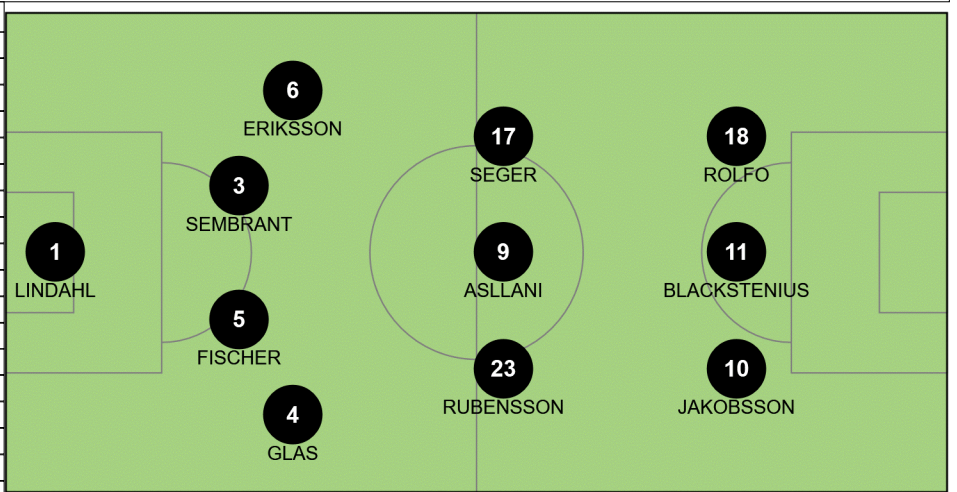

Matches played

Group F	MP	W	D	L	GF	GA	GD	FPP	Pts
USA	0	0	0	0	0	0	0	0	0
Thailand	0	0	0	0	0	0	0	0	0
Chile	0	0	0	0	0	0	0	0	0
Sweden	0	0	0	0	0	0	0	0	0

Sweden (SWE) Shirt: yellow/navy blue Shorts: yellow/navy blue Socks: yellow/navy blue

#	Name	Pos
1	Hedvig LINDAHL	GK
3	Linda SEMBRANT	DF
4	Hanna GLAS	DF
5	Nilla FISCHER	DF
6	Magdalena ERIKSSON	DF
9	Kosovare ASLLANI	MF
10	Sofia JAKOBSSON	FW
11	Stina BLACKSTENIUS	FW
17	Caroline SEGER (C)	MF
18	Fridolina ROLFO	FW
23	Elin RUBENSSON	MF
Substitutes		
2	Jonna ANDERSSON	DF
7	Madelen JANOGY	MF
8	Lina HURTIG	FW
12	Jennifer FALK	GK
13	Amanda ILESTEDT	DF
14	Julia RODDAR	MF
15	Nathalie BJORN	DF
16	Julia ZIGIOTTI	MF
19	Anna ANVEGARD	FW
20	Mimmi LARSSON	FW
21	Zecira MUSOVIC	GK
22	Olivia SCHOUGH	MF
Coach Peter GERHARDSSON (SWE)