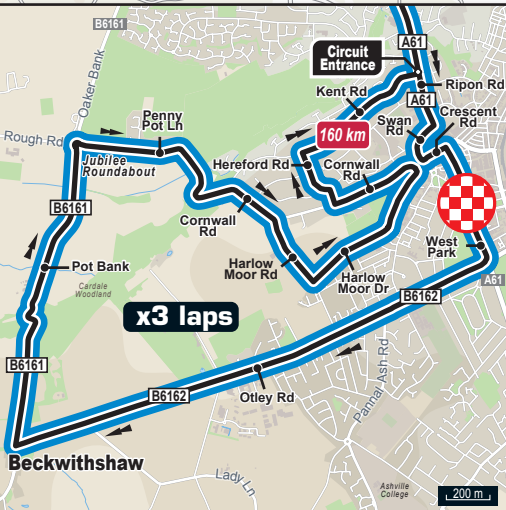

Greenhow

120 km

HARROGATE

x3 laps

140 km

100 km

80 km

Beckwithshaw

x3 laps

160 km

200 m

60 km

40 km

20 km

DONCASTER

3 km