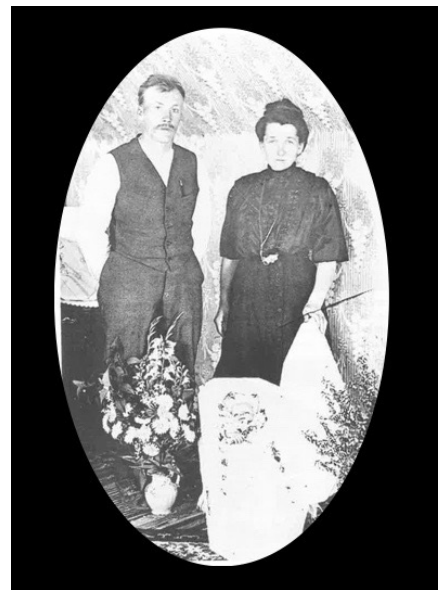

Canadian Friends of Finland (CFF) and
Finnish Studies Program at University of Toronto
invite you to the annual

Varpu Lindström Memorial Lecture
& *Finnish Studies Scholarships 2017 Ceremony*

In Mourning, Together: The Everyday History of Death in ‘Finnish North America’

Delivered by Dr Samira Saramo

In *Defiant Sisters*, Varpu Lindström noted early Finnish immigrants’ “preoccupation” with death, caused by dangerous working conditions and lack of community networks. Three decades later, new research on death and mourning delves into the ways that the fear of dying alone, far from family and friends, brought people together and served as an important factor in the emergence of Finnish immigrant community life. Focussing on the period of 1880–1939, this lecture offers a view of the ways death sets people into action, caring for the dying and bereaved, conducting rituals, and coming together as family and community to grieve and commemorate the deceased. Drawing on personal letters and autobiographical writing, we hear Finnish immigrants narrate death and mourning in their own words, enriching our view of Finnish North American history.

Samira Saramo is currently a visiting scholar at the Finnish Studies Program at the University of Toronto. She is an Academy of Finland Postdoctoral Researcher at the University of Turku’s John Morton Center for North American Studies (Finland). Saramo’s research focuses on ethnicity, gender, emotion, death, and social movements in both historical and current contexts. Saramo holds a Ph.D. in History from York University, where she was the final student of Varpu Lindström.