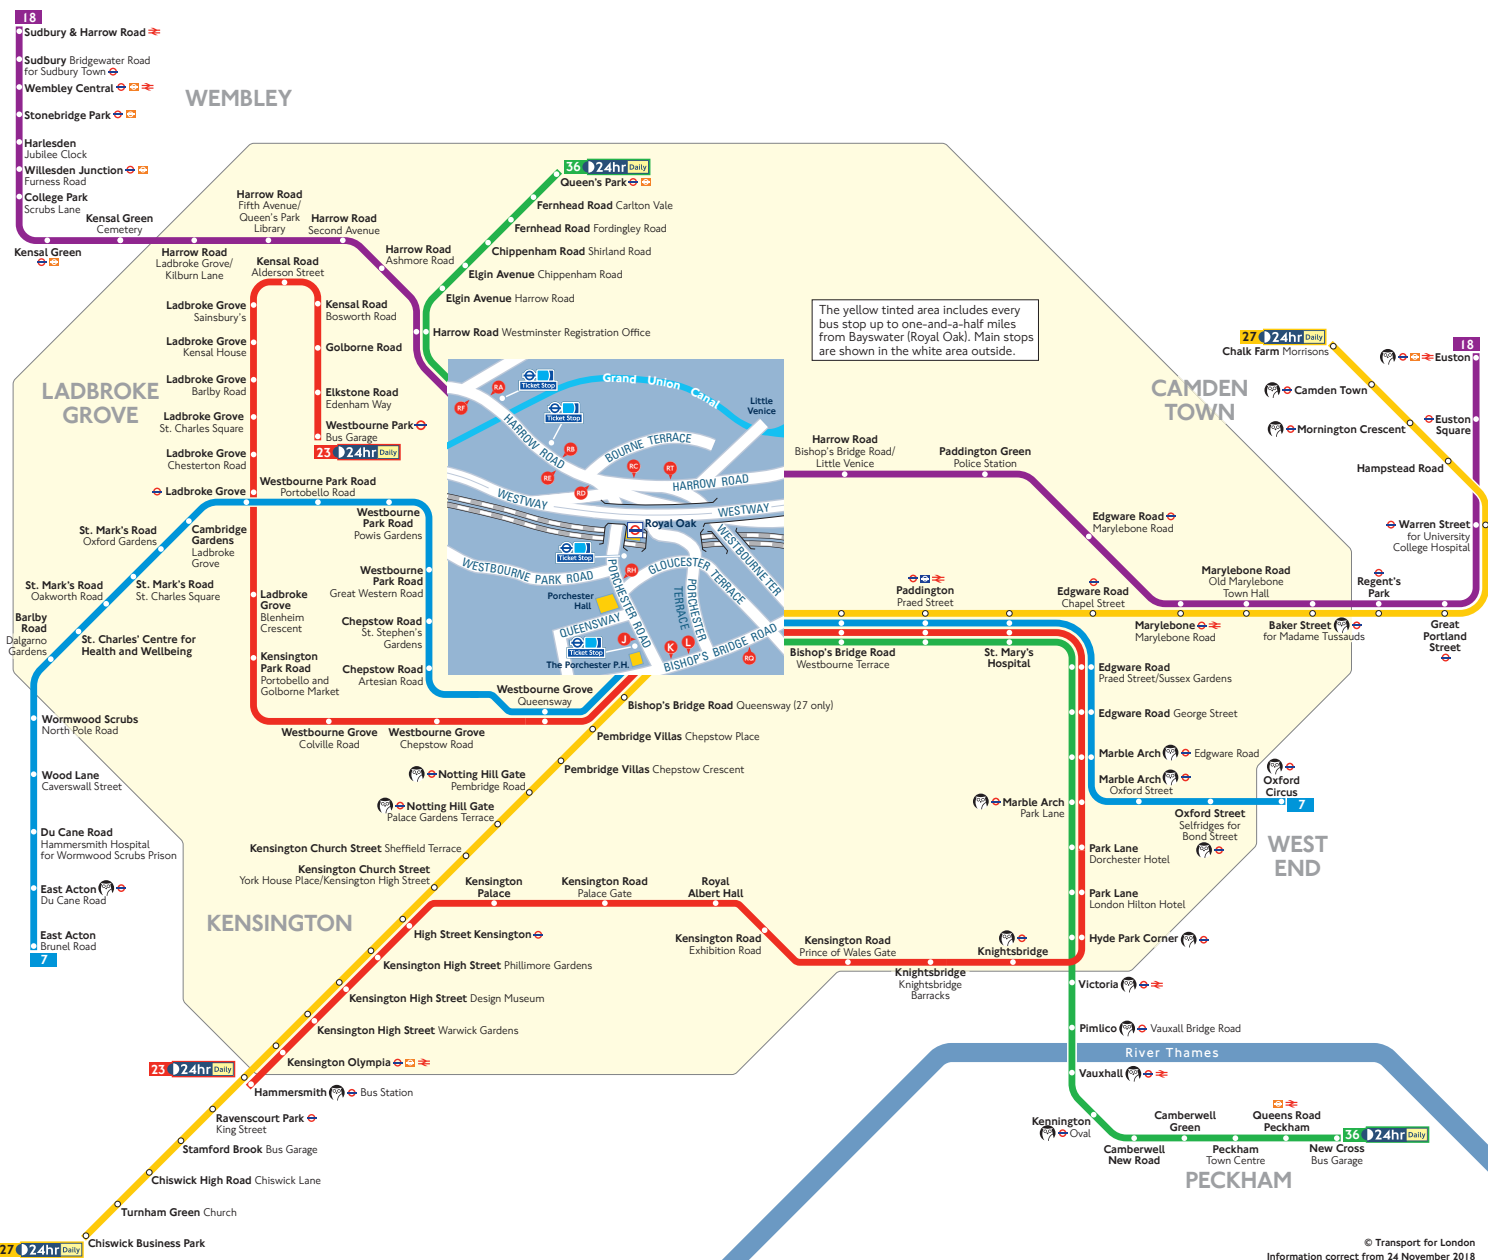

Buses from Bayswater (Royal Oak)

Route finder

Bus route	Towards	Bus stops
7	East Acton	OC
	Oxford Circus	L
18	Euston	EA, EB, EC, ED
	Sudbury	SD, SE, SF
23 24hr Daily	Hammersmith	L
	Westbourne Park	OC
27 24hr Daily	Chalk Farm	K
	Chiswick Business Park	OC
36 24hr Daily	New Cross	L, EA, EB, EC, ED
	Queen's Park	J, RB, RE, RF, RG

Key

- Connections with London Underground
- Connections with London Overground
- Connections with TFL Rail
- Connections with National Rail
- Connections with river boats
- Tube station with 24-hour service Friday and Saturday nights

Ways to pay

- Use your contactless debit or credit card. It's the same fare as Oyster and there is no need to top up.
- Top up your Oyster pay as you go credit or buy Travelcards and bus & tram passes at around 4,000 shops across London.
- Sign up for an online account to top up online and see your travel history and spending.