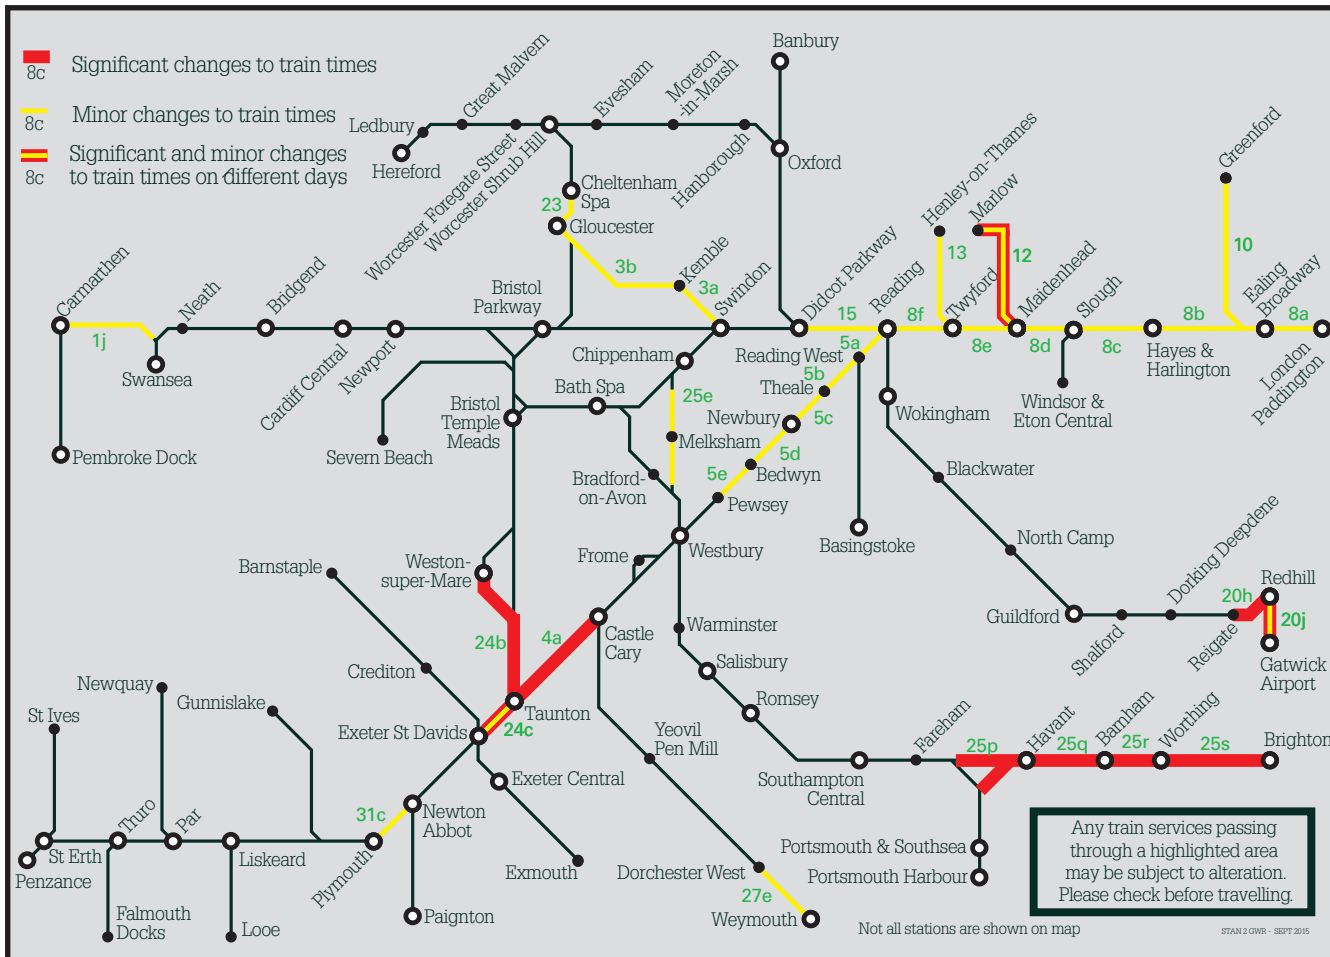

## Summary of timetable changes

Saturday 9 to Friday 15 November 2019

This map shows a summary of planned improvement work taking place across our network.

More details can be found below this page

You can check your journey details by: