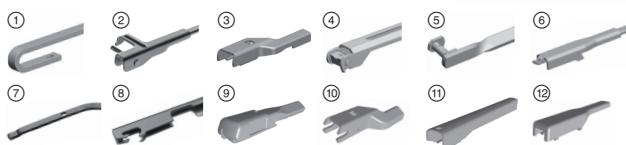

GMC • HONDA • HUMMER • HYUNDAI ▶