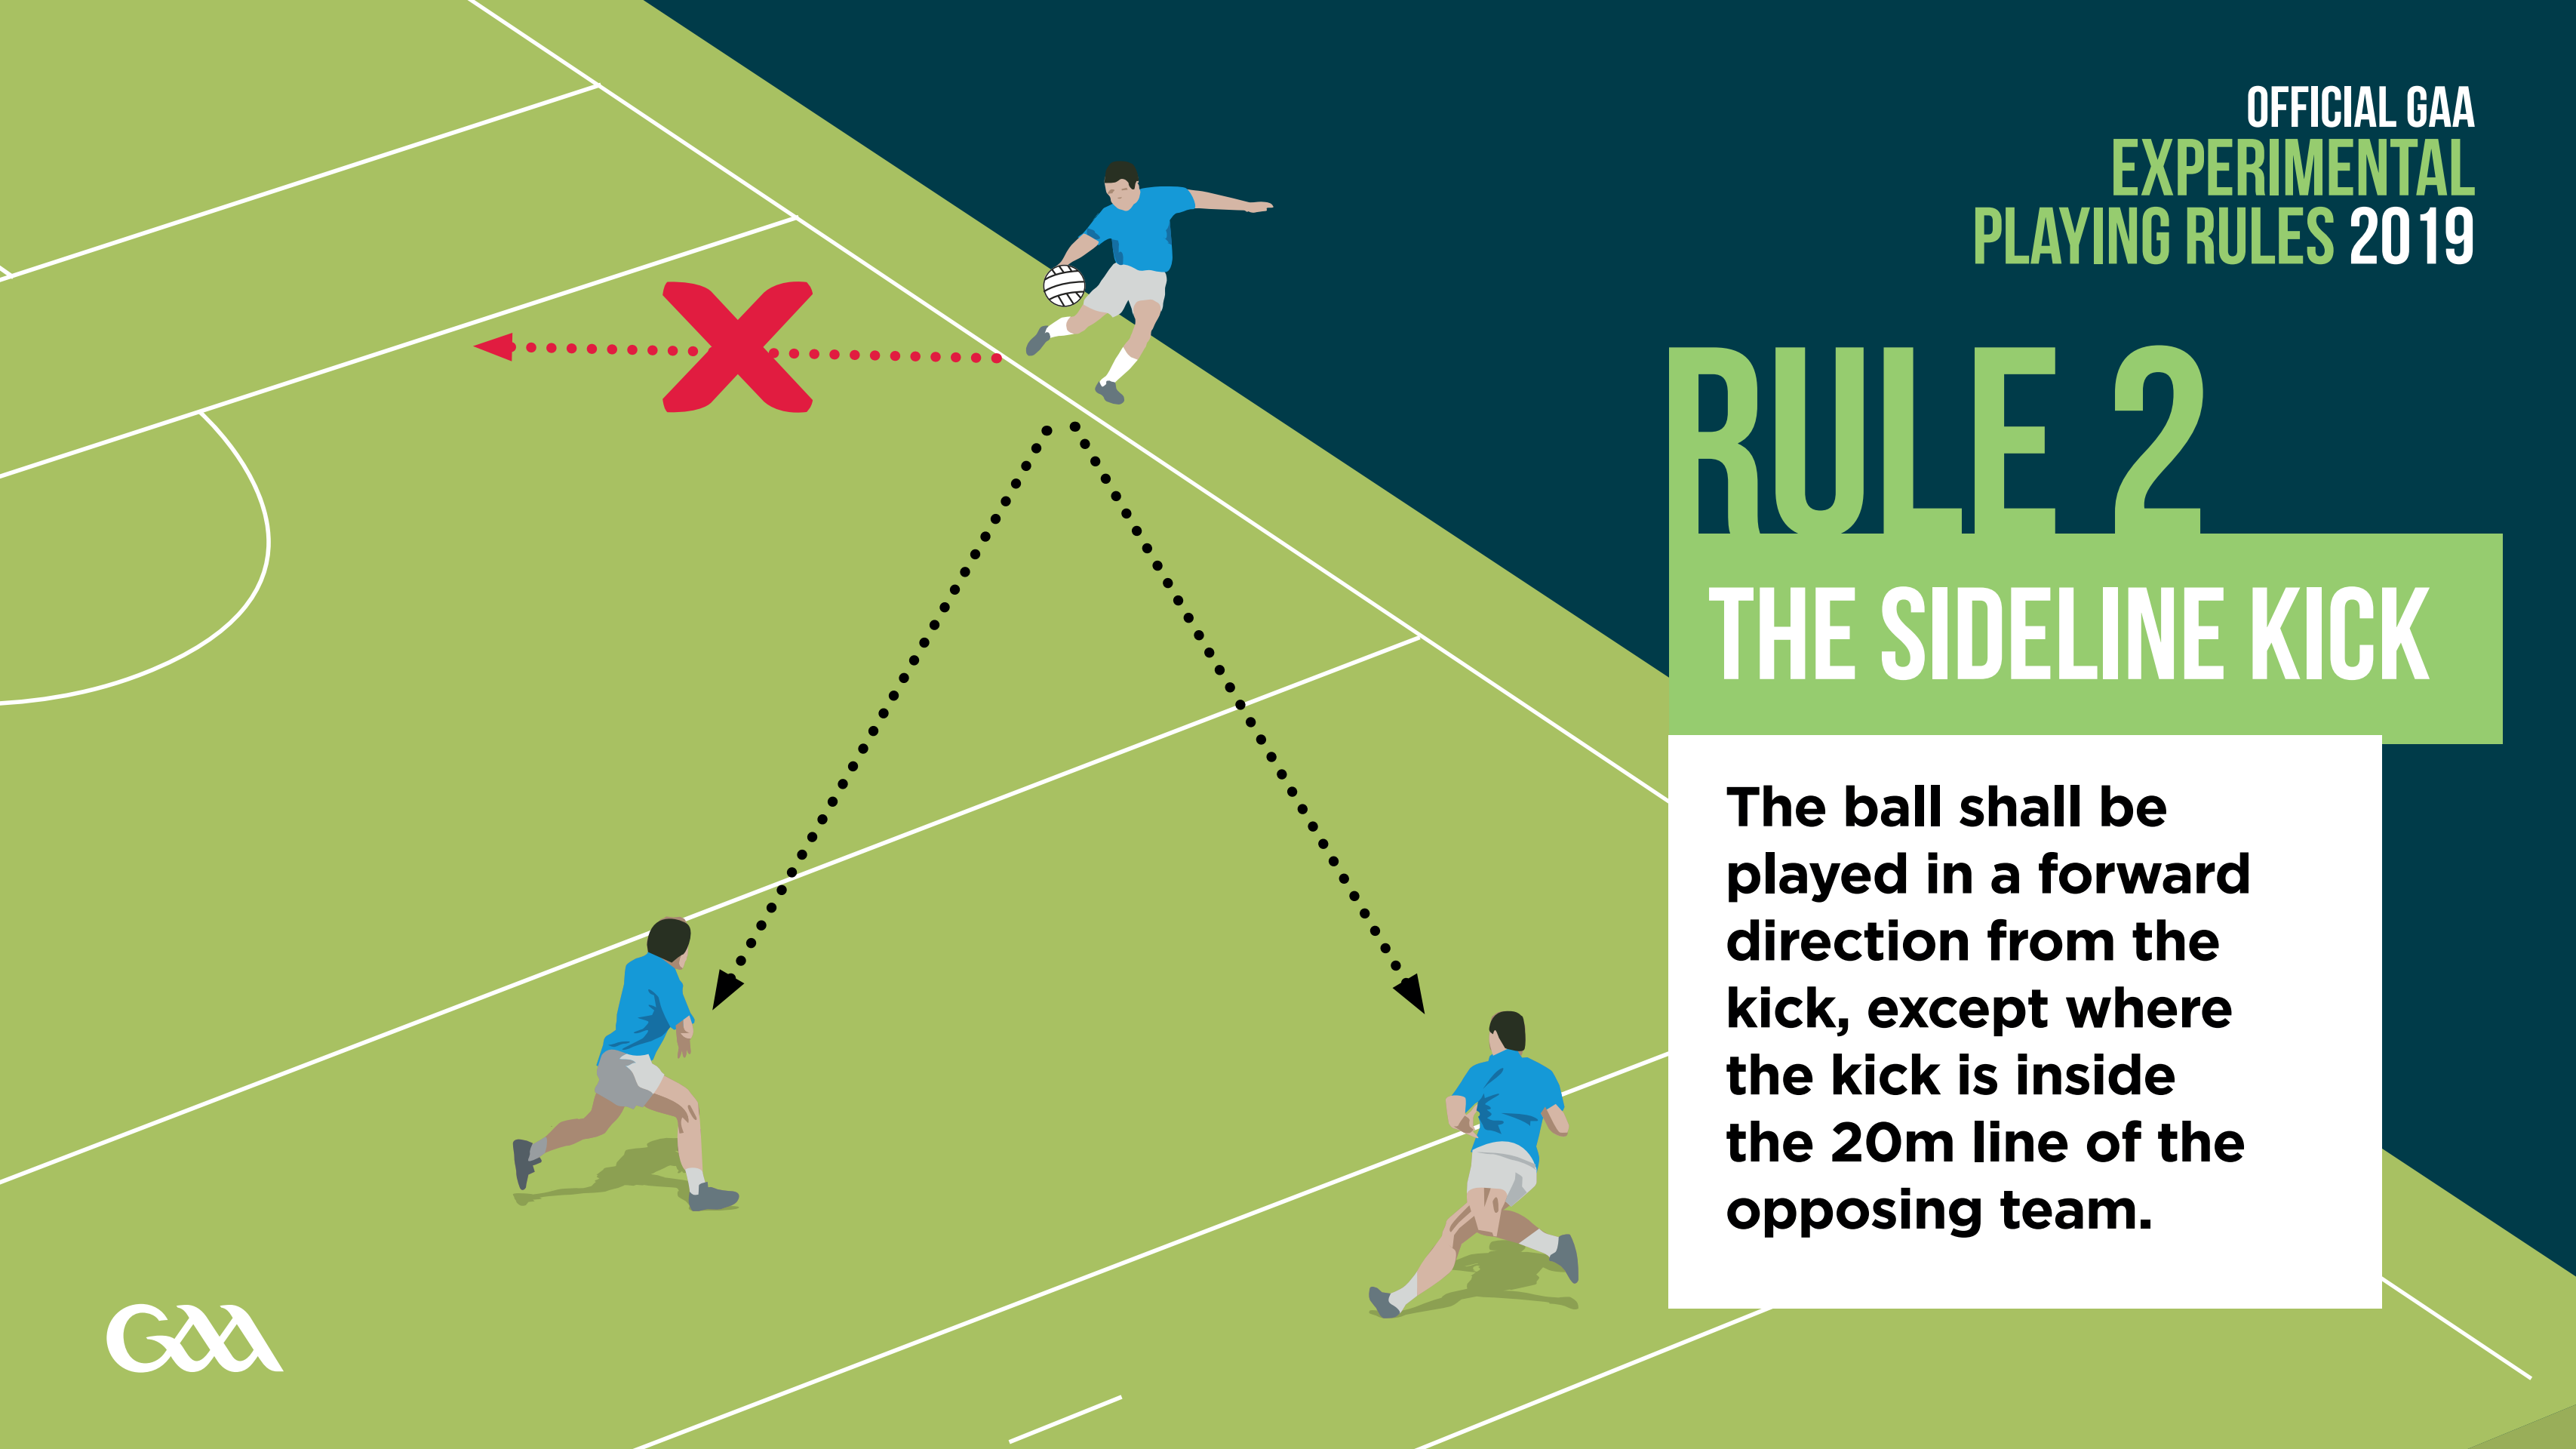

FOOTBALL

OFFICIAL GAA

**EXPERIMENTAL PLAYING
RULES 2019**

DECEMBER 2018

RULE 1

THE HAND PASS

To introduce a restriction of three consecutive passes of the ball with the fist or open hand by players of the team in possession.

The playing of the ball by open hand(s) or fist for the purpose of scoring a point shall not be deemed a hand pass. Once an opponent touches the ball in play, this will be considered a break in the hand pass chain.

RULE 2

THE SIDELINE KICK

The ball shall be played in a forward direction from the kick, except where the kick is inside the 20m line of the opposing team.

RULE 3

THE ADVANCED MARK

To extend the application of the Mark to the clean catching of the ball from a kick in play (i.e. not from set-play) delivered by the kicker on or beyond the opposing team's 45m line, that travels a minimum of 20 metres and without it touching the ground.