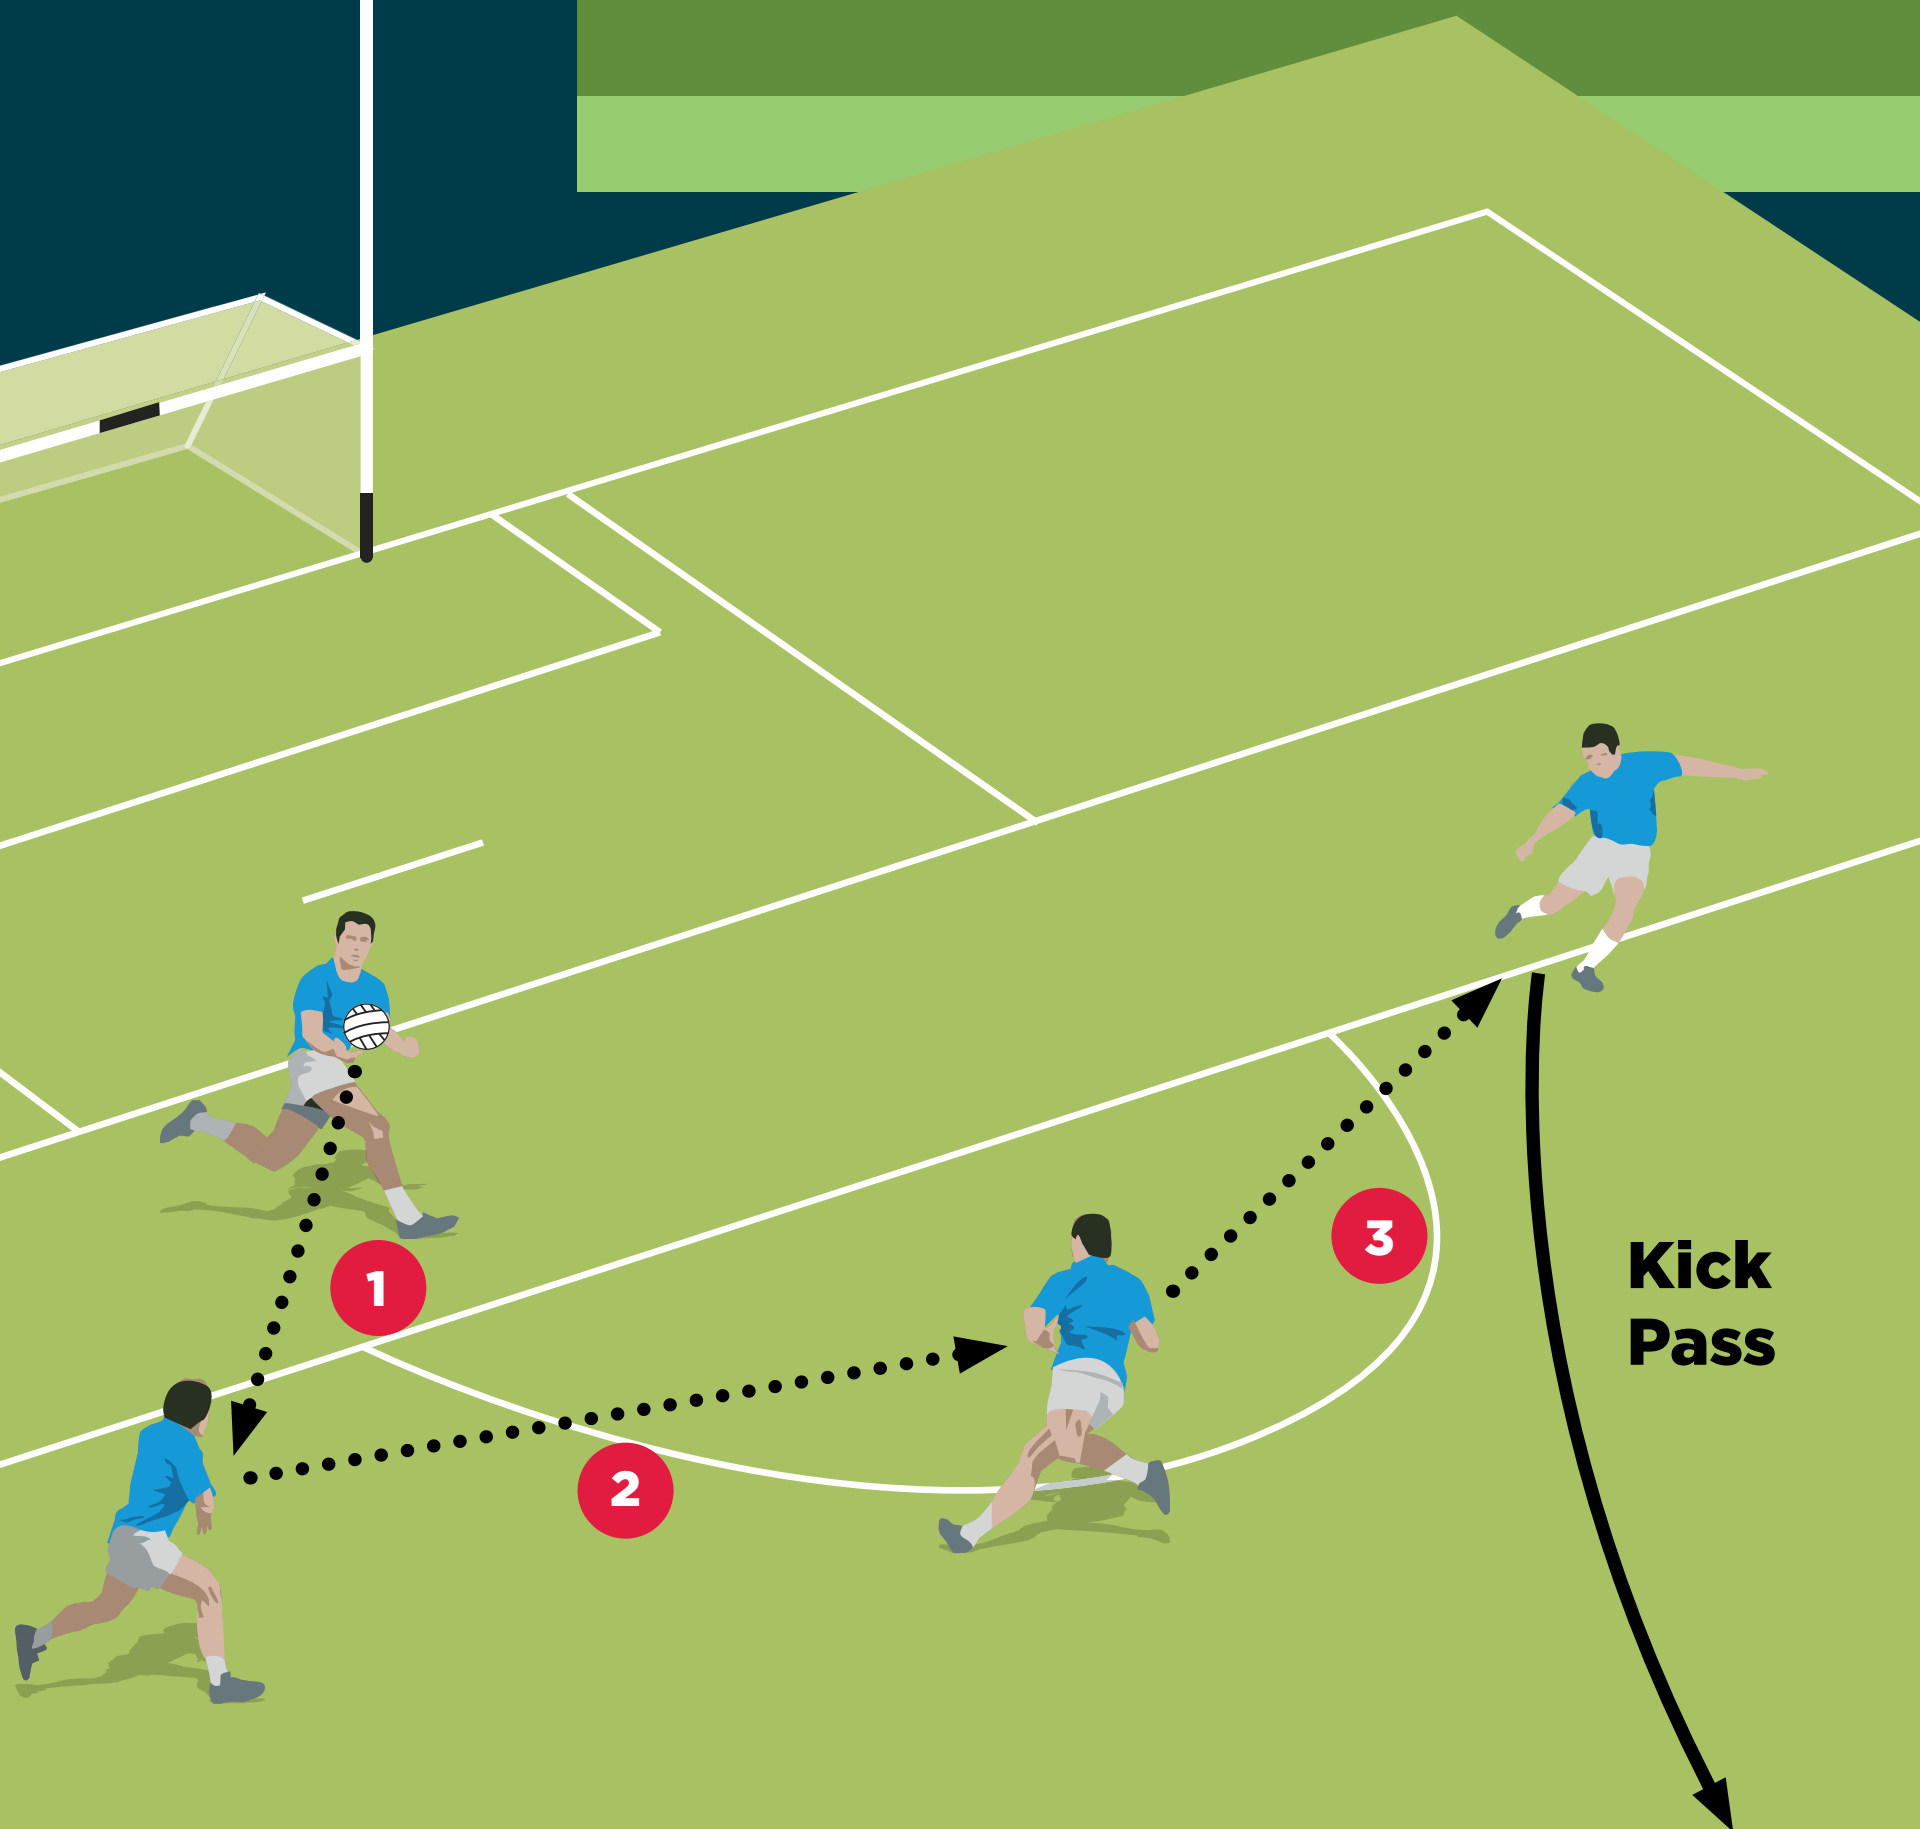

FOOTBALL

OFFICIAL GAA

**EXPERIMENTAL PLAYING
RULES 2019**

DECEMBER 2018

RULE 1

THE HAND PASS

To introduce a restriction of three consecutive passes of the ball with the fist or open hand by players of the team in possession.

The playing of the ball by open hand(s) or fist for the purpose of scoring a point shall not be deemed a hand pass. Once an opponent touches the ball in play, this will be considered a break in the hand pass chain.

RULE 2

THE SIDELINE KICK

The ball shall be played in a forward direction from the kick, except where the kick is inside the 20m line of the opposing team.

RULE 3

THE ADVANCED MARK

To extend the application of the Mark to the clean catching of the ball from a kick in play (i.e. not from set-play) delivered by the kicker on or beyond the opposing team's 45m line, that travels a minimum of 20 metres and without it touching the ground.

The kick-out shall be taken off the ground from a point on the part of the 20m line that forms the semi-circular arc.

All players, other than the Goalkeeper (and another player if the goalkeeper is not taking the kickout) shall be outside the 20m line, outside the arc and 13m from the ball until it has been kicked.