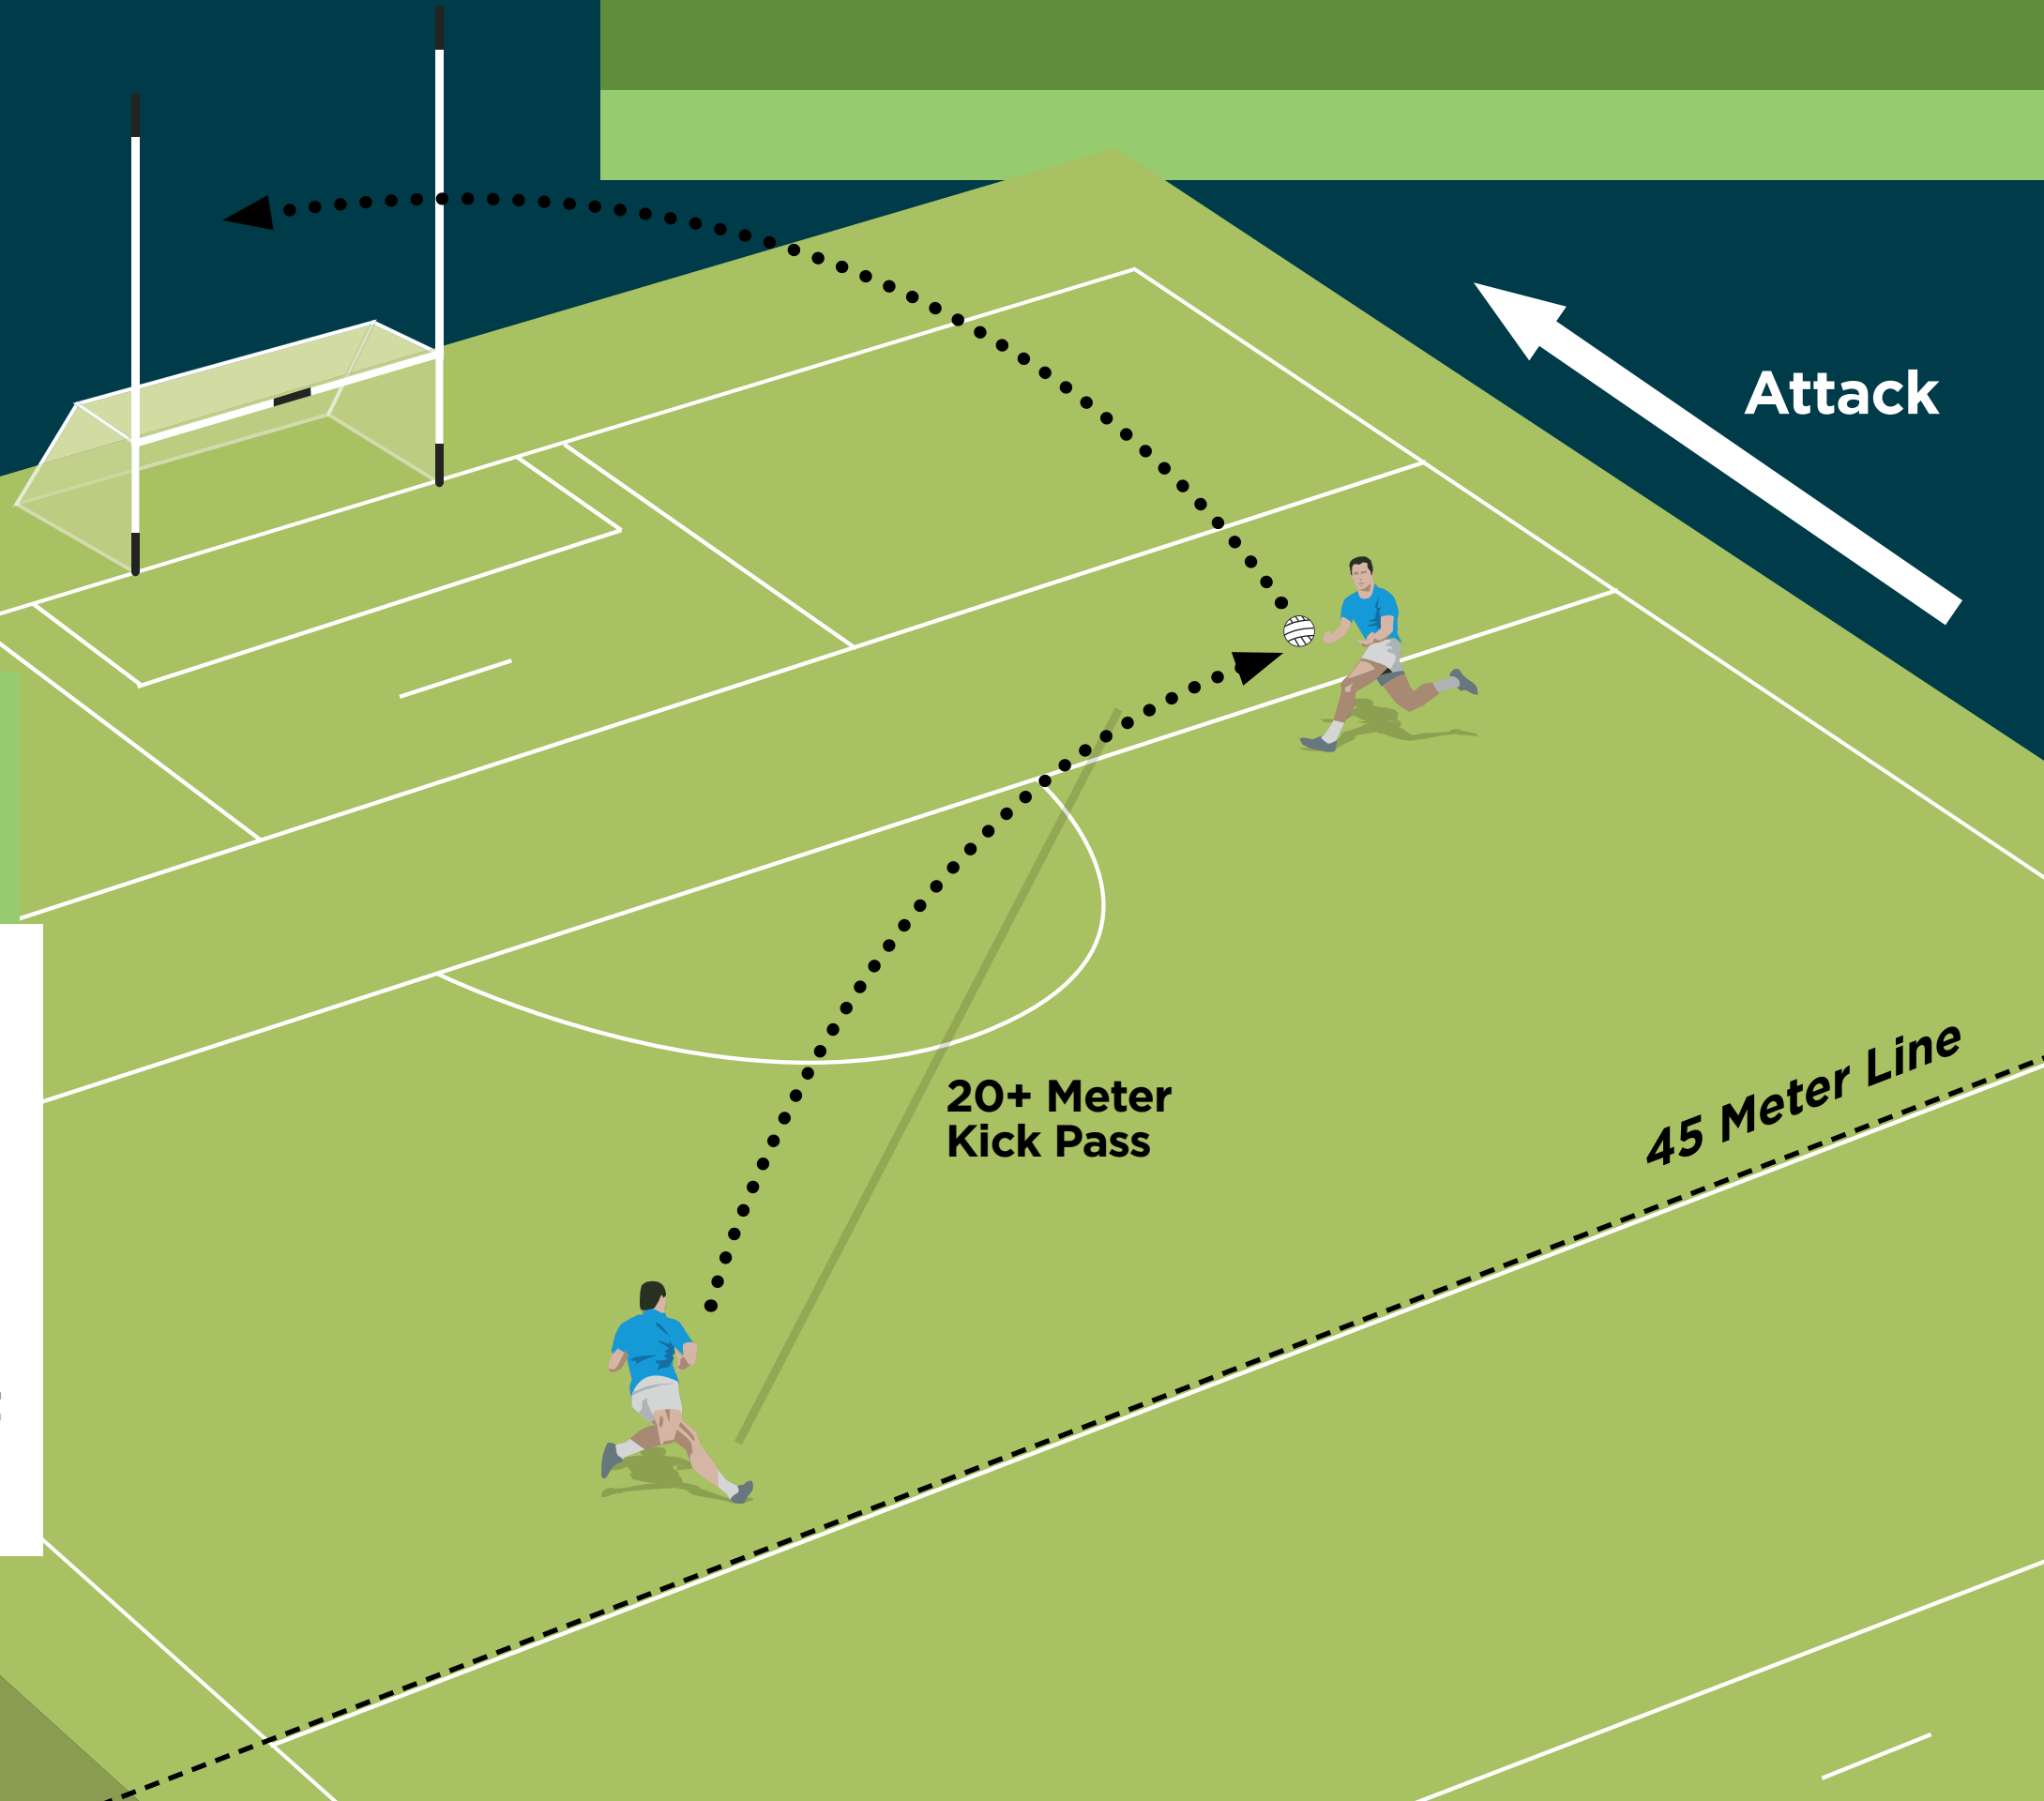

The playing of the ball by open hand(s) or fist for the purpose of scoring a point shall not be deemed a hand pass. Once an opponent touches the ball in play, this will be considered a break in the hand pass chain.

RULE 2

THE SIDELINE KICK

The ball shall be played in a forward direction from the kick, except where the kick is inside the 20m line of the opposing team.

RULE 3

THE ADVANCED MARK

To extend the application of the Mark to the clean catching of the ball from a kick in play (i.e. not from set-play) delivered by the kicker on or beyond the opposing team's 45m line, that travels a minimum of 20 metres and without it touching the ground.

RULE 4

THE SIN BIN

To have a Penalty on the day for a Black Card Infraction by ordering off the offending player for 10 minutes in a Sin Bin.

OFFICIAL GAA
EXPERIMENTAL
PLAYING RULES 2019

RULE 5

THE KICK OUT

The kick-out shall be taken off the ground from a point on the part of the 20m line that forms the semi-circular arc.

All players, other than the Goalkeeper (and another player if the goalkeeper is not taking the kickout) shall be outside the 20m line, outside the arc and 13m from the ball until it has been kicked.