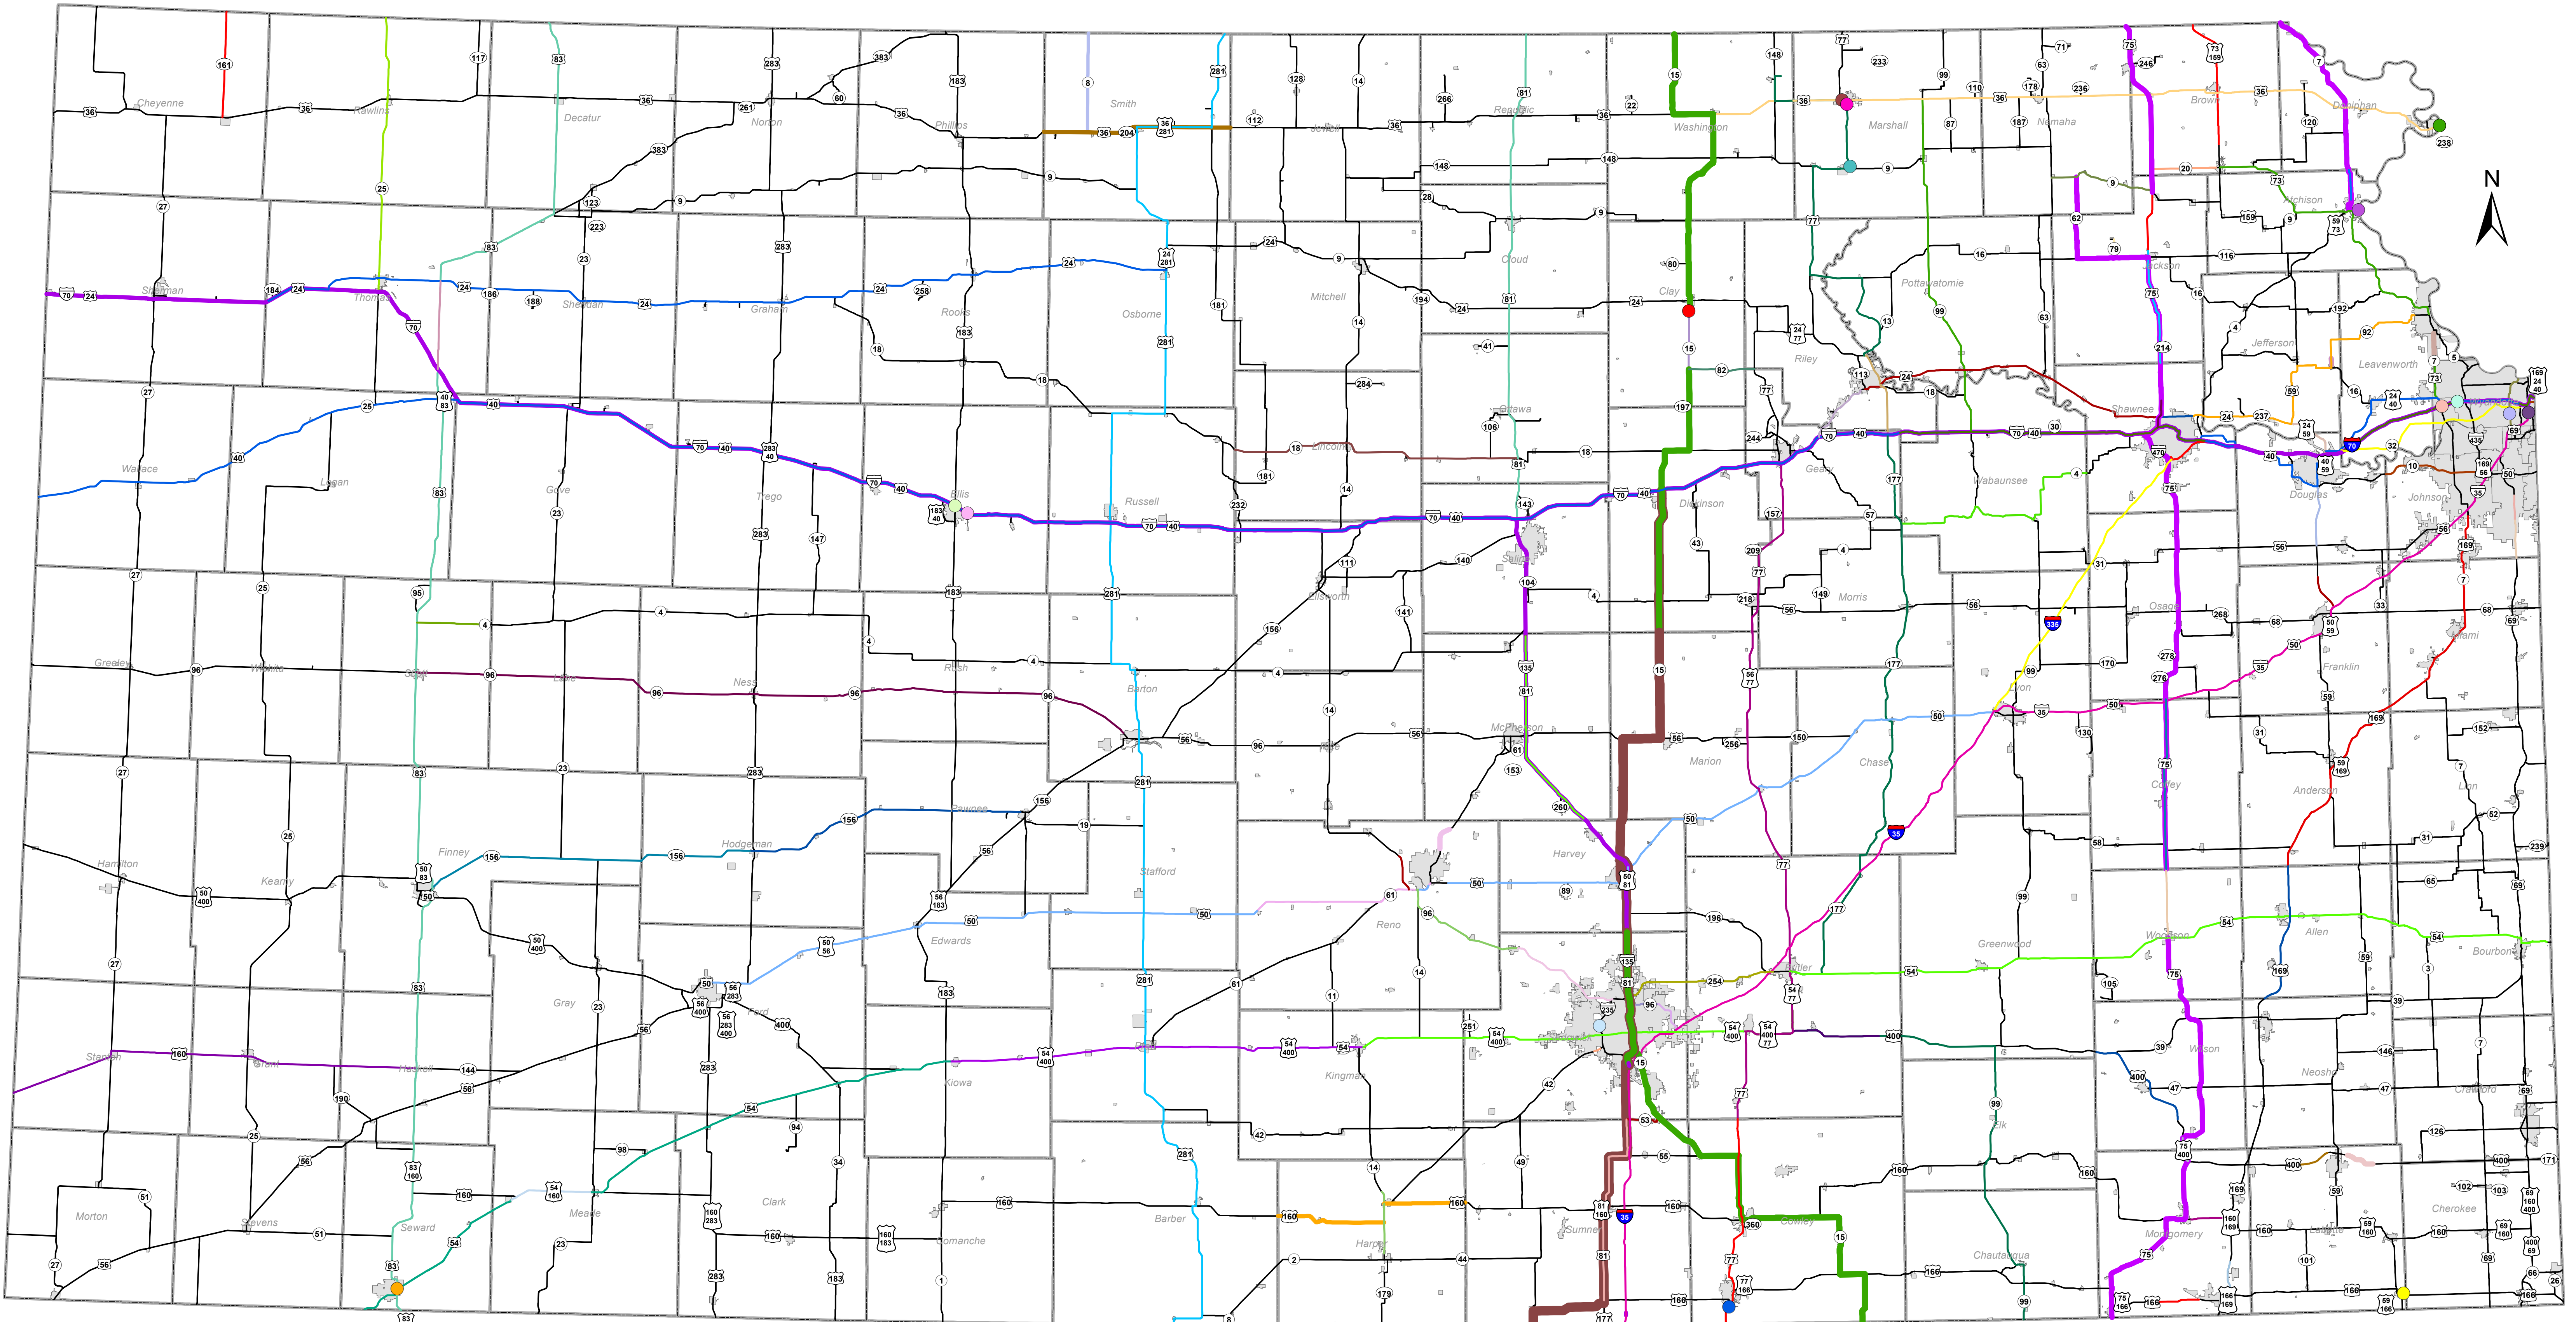

Kansas Memorial Bridges, Interchanges, and Highways

- | | | |
|---|---|---|
| <p>BRIDGE</p> <ul style="list-style-type: none"> ● 1ST LIEUTENANT MICHAEL HUGH BREEDING MEM. BR. ● AMERLIA EARHART MEM. BR. ● CLAY COUNTY VIETNAM VETERANS BRIDGE ● HERMAN G. DILLION BR. ● HERMAN G. DILLION BR. ● MIKE HAYDEN OVERPASS BR. ● PONY EXPRESS BR. ● PONY EXPRESS BR. ● SGT. JOSEPH A. ZUTTERMAN JR. MEM. BR. ● SGT. KEVIN A GILBERTSON MEM. BR. ● SP4 MICHAEL T. MARTIN MEM. BR. ● VETERANS MEM. BR. | <p>INTERCHANGE</p> <ul style="list-style-type: none"> ● CW2 BRYAN J. NICHOLS FALLEN VETERANS MEM. INT. ● CW5 DAVID CARTER FALLEN VETERANS MEM. INT. ● CAPTAIN CHRIS NORGREN MEMORIAL INT. ● REP. MARGARET LONG INT. ● BERT CANTWELL MEM. INT. ● BONNIE SHARP MEMORIAL INT. | <p>Memorial Highways</p> <ul style="list-style-type: none"> — 1011th QUARTERMASTER CO. U.S. ARMY RESERVE MEM. HWY. — 242ND ENGINEER COMPANY HIGHWAY — 2ND LIEUTENANT JUSTIN L. SISSON MEMORIAL HIGHWAY — 35TH INFANTRY DIVISION MEM. HWY. — 75TH DIVISION OF THE U. S. ARMY HWY. — 89TH DIVISION OF THE U. S. ARMY HWY. — 930TH ORDNANCE AMMUNITION COMPANY BY-PASS — 95TH DIVISION THE IRON MEN OF METZ HWY. — AMELIA EARHART MEMORIAL HIGHWAY — AMERICAN LEGION MEM. HWY. — ANCIENT INDIAN TRADERS TRAIL — ATOMIC VETERANS MEM. HWY. — BARNES BROTHERS MEM. HWY. — BEN E. VIDRIKSEN HWY. — BLUE STAR MEM. HWY. — BONNIE HUY MEMORIAL HIGHWAY — CANNONBALL STAGELINE — CHARLES SHELDON TRAFFICWAY — CHISOLM TRAIL — CIVIL WAR VETERANS MEM. HWY. — CLAYTON J. CONNELL MEM. HWY. — COACH BILL SNYDER HWY. — DANNY J. PETERSEN MEM. HWY. — DAVID MEE MEM. HWY. — DEPUTY TODD WIDMAN MEM. HWY. LAST CALL 3-1-2000 — DILLINGHAM FREEWAY — DONALD K. ROSS MEM. HWY. — DR. MARTIN LUTHER KING JR. MEM. HWY. — EISENHOWER MEM. HWY. — EISENHOWER TRUMAN PRESIDENTIAL HWY. — FLOYD H. ROBINSON MEM. HWY. VIETNAM MIA — FRANK CARLSON MEM. HWY. — FRANKFORT BOYS WORLD WAR II MEM. HWY. — GEORGE ABLAH EXPRESSWAY — GOVERNOR JOHN ANDERSON JR. HWY. — GREAT PLAINS INDIAN HWY. — HARPER COUNTY VETERANS MEMORIAL HIGHWAY — HARRY DARBY MEM. HWY. — HOME ON THE RANGE HIGHWAY — JOHN BOWER MEMORIAL HIGHWAY — JOHN NEAL MEMORIAL HIGHWAY — JOHN TROY, PETE HUGHES AND EARL SEIFERT HIGHWAY — KAW VALLEY SCENIC HWY. — KENNETH W BERNARD MEMORIAL HIGHWAY — KICKAPOO VETERANS MEM. HWY. — KOREAN WAR VETERANS MEM. HWY. — LANE FREEDOM TRAIL — LEWIS & CLARK EXPEDITION ROUTE — LIEUTANT BERNARD C HILL MEMORIAL HIGHWAY — MAISIE DEVORE HWY. — MASTER DEPUTY BRANDON COLLINS MEMORIAL HIGHWAY — MASTER TROOPER DEAN A. GOODHEART MEMORIAL HIGHWAY — MASTER TROOPER LARRY L. HUFF MEMORIAL HIGHWAY — OPERATION ENDURING FREEDOM VETERANS MEM. HWY. — OPERATION IRAQI FREEDOM VETERANS MEM. HWY. — PACK ST CLAIR HIGHWAY — PATRIOT GUARD HWY. — PERSIAN GULF WAR VETERANS MEM. HWY. — PONY EXPRESS HWY. — PRAIRIE PARKWAY — PURPLE HEART/COMBAT WOUNDED VETERANS HWY. — PURPLE HEART TRAIL — ROBERT B. DOCKING MEM. HWY. — ROBERT V. TALKINGTON HWY. — SENATOR BILL MORRIS MEM. HWY. — SENATOR BOB DOLE BY-PASS — SERGEANT ELDON K MILLER MEMORIAL HIGHWAY — SGT DAVID ENZBRENNER MEMORIAL HIGHWAY — SPANISH-AMERICAN WAR VETERANS MEM. HWY. — STATE FAIR FREEWAY — SUBMARINE VETERANS MEM. HWY. — THE ROAD TO OZ — THE YELLOW BRICK ROAD — TROOPER CONROY G. O'BRIEN MEMORIAL HIGHWAY — TROOPER FERDINAND "BUD" PRIBENOW MEMORIAL HIGHWAY — TROOPER JAMES D THORNTON MEMORIAL HIGHWAY — TROOPER JIMMIE JACOBS MEMORIAL HIGHWAY — TROOPER JOHN MCMURRAY MEMORIAL HIGHWAY — TROOPER MAURICE R. PLUMMER MEMORIAL HIGHWAY — TURKEY WHEAT TRAIL HWY. — VERN CHESBRO MEM. HWY. — VETERANS MEM. HWY. — VETERANS OF FOREIGN WARS MEM. HWY. — VIETNAM WAR VETERANS MEM. HWY. — WALNUT VALLEY GREENWAY — WILLIAM H. AVERY HWY. — WORLD WAR II VETERANS MEM. HWY. — WW I VETERANS MEM. HWY. — JOHN ARMSTRONG MEM. HWY. |
|---|---|---|