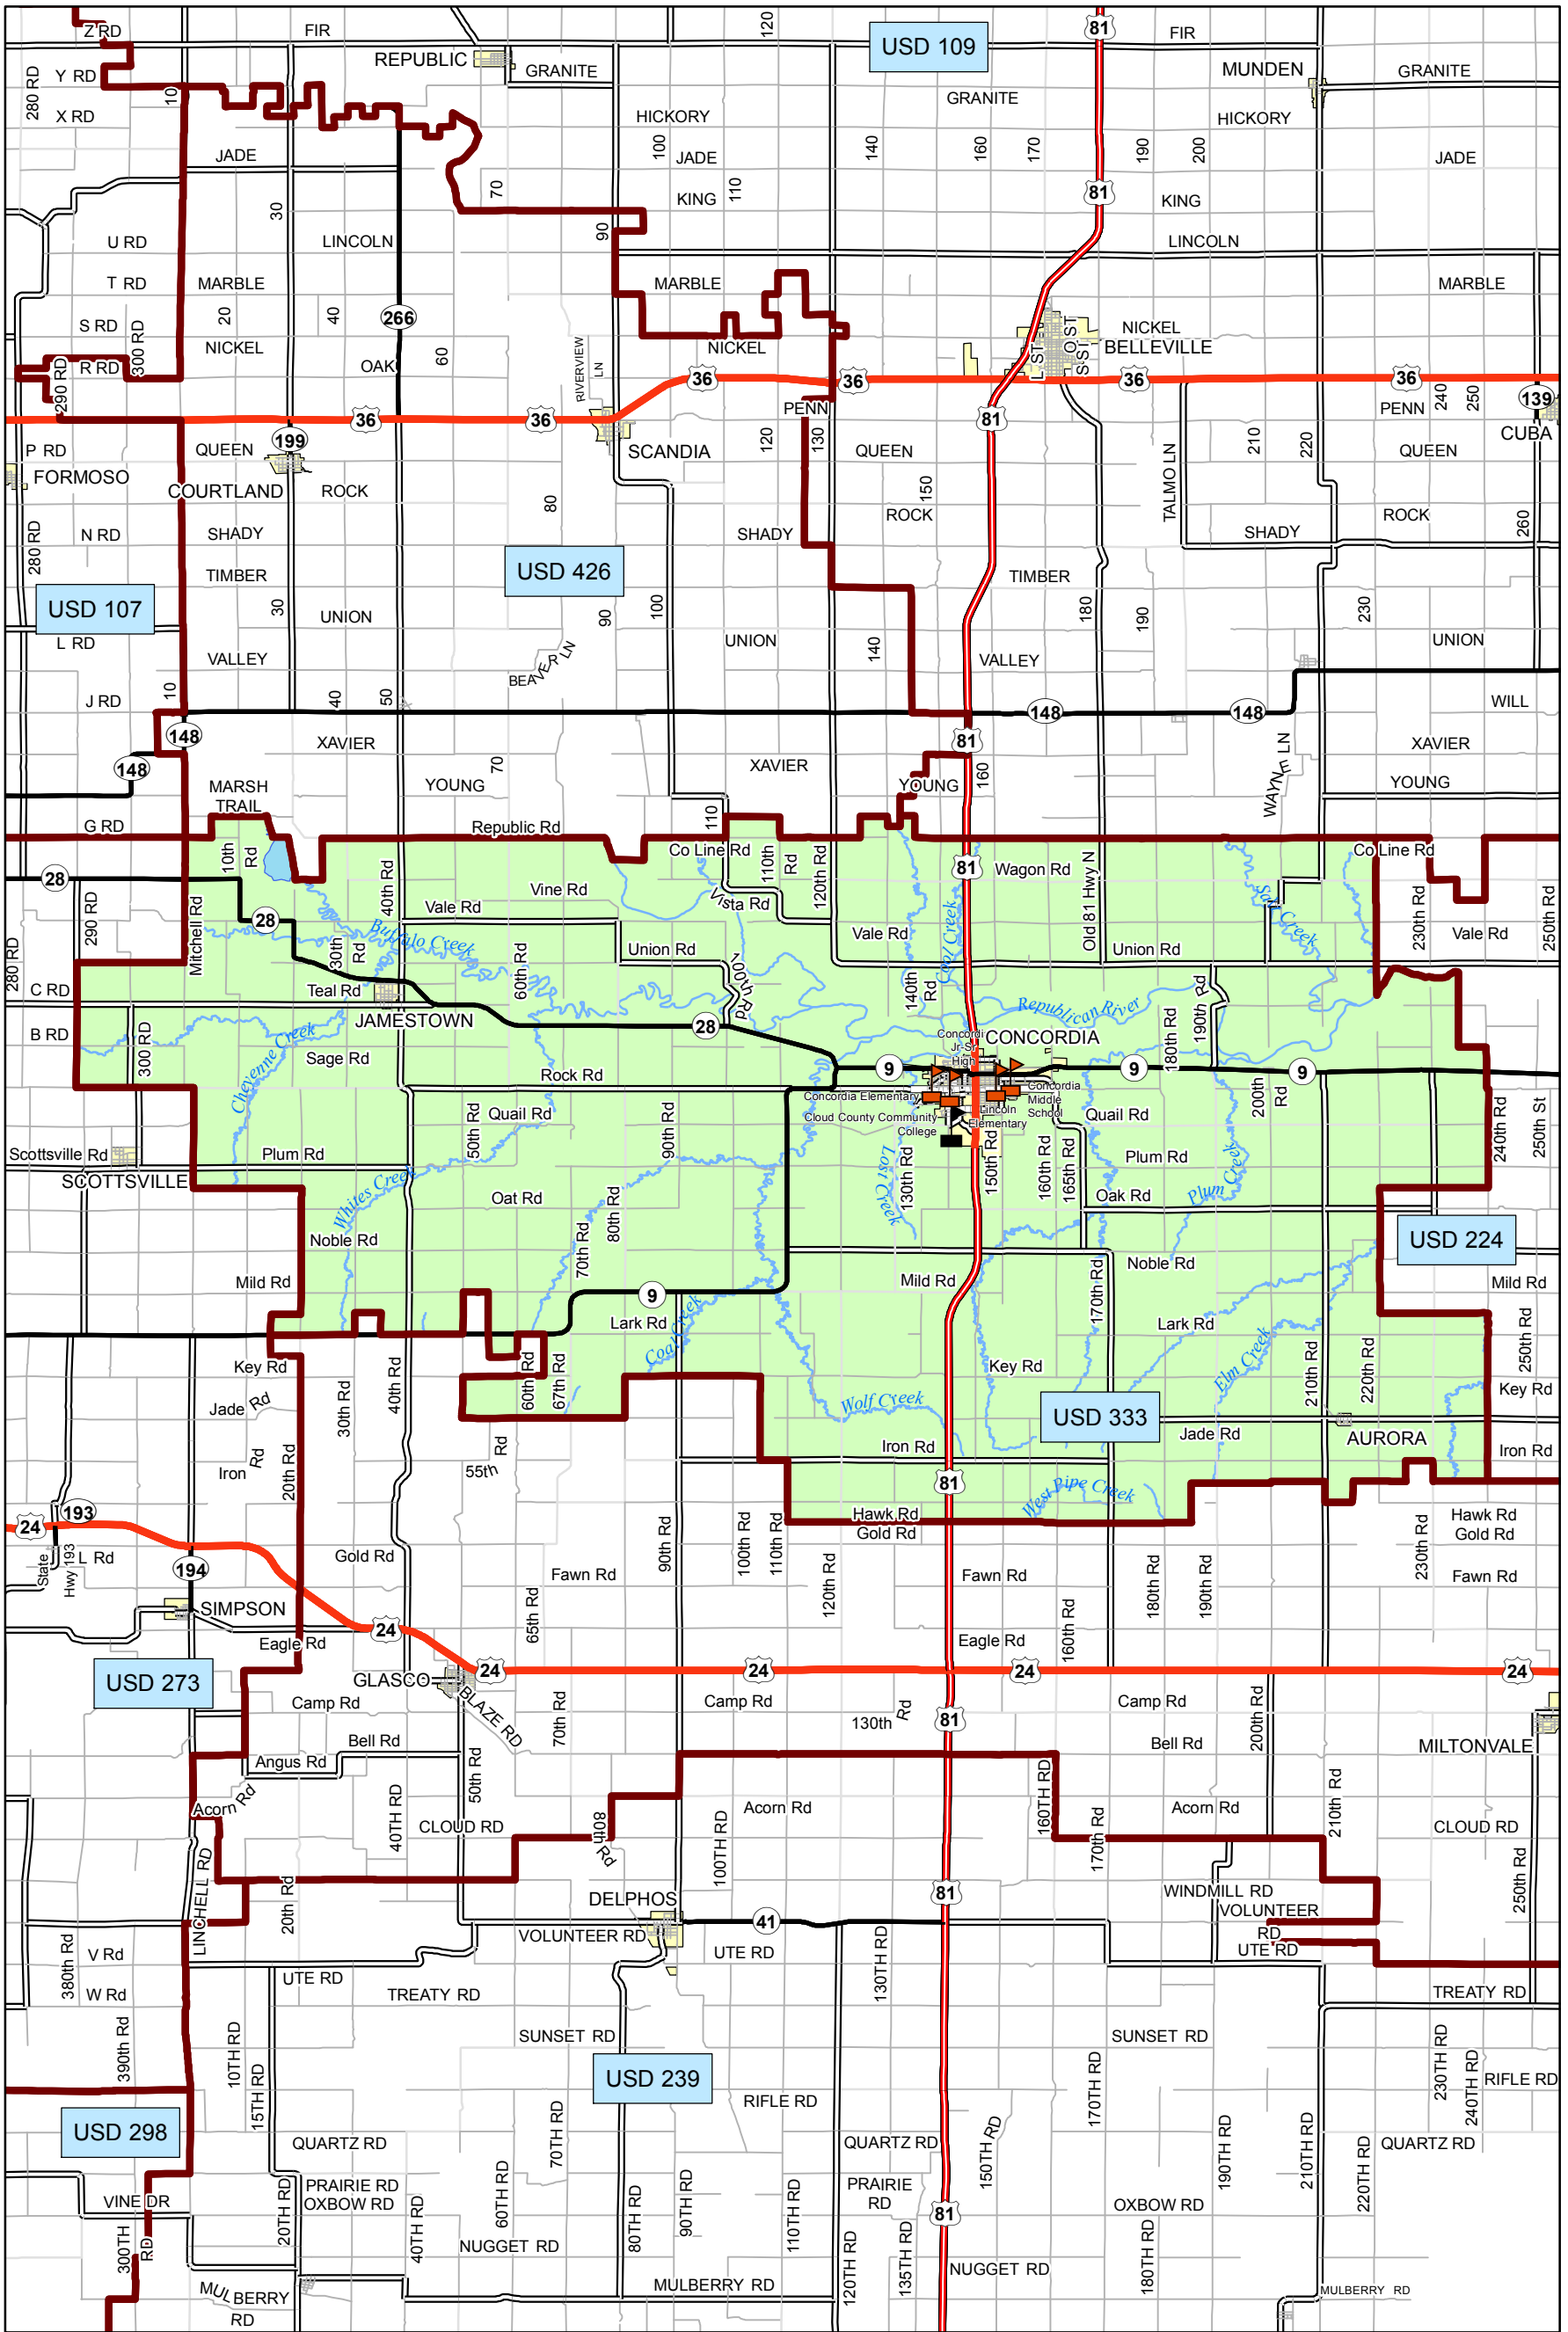

USD 333 District Map

PREPARED BY THE
KANSAS DEPARTMENT OF TRANSPORTATION
BUREAU OF TRANSPORTATION PLANNING

MAP CREATED TUESDAY, JUNE 02, 2015

KDOT makes no warranties, guarantees, or representations for accuracy of this information and assumes no liability for errors or omissions.

-  Primary/Secondary School
-  Post Secondary School
-  District Boundaries