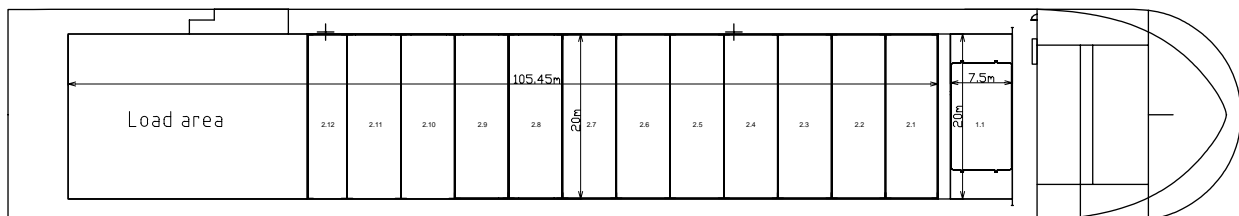

CARGO HANDLING GEAR

CRANES	2 X 450 MT (PORT SIDE)
COMBINED LIFT CAPACITY	900 MT

SPECIAL EQUIPMENT/FEATURE

HIGHEST ICECLASS	YES
IMO FITTED	YES
CO2 FITTED	YES
AG0 BULKHEAD	YES
BOWTHRUSTER	900 KW

All above details are given in good faith but without guarantee. This description may not be used as basis for time charter parties or booking notes. If you would like to receive further information please contact our sales team or send your request by email to tonnage@zeamarine.com.

ZEA 14K-900

SIDE VIEW

ZEA FOCUS	ZEA FUTURE
ZEA FRONTIER	ZEA FORTUNE
ZEA FLASH	ZEA FAST
ZEA FALCON	ZEA FUSION
ZEA FAME	

SIDE VIEW

MAIN DECK

TWEENDECK

HOLDS & DOUBLE BOTTOM