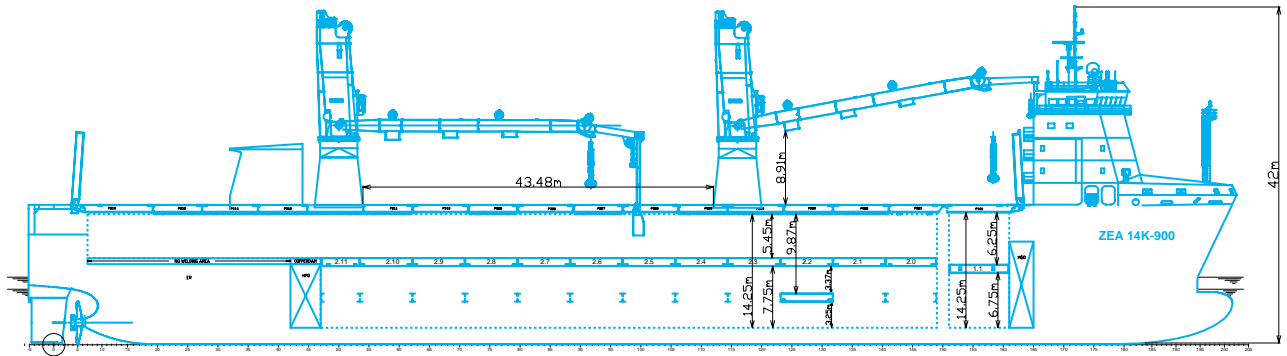

NUMBER	2 HOLDS / 2 HATCHES
HATCH DIMENSIONS	
HATCH NO. 1	7.50 M X 20.00 M
HATCH NO. 2	105.45 M X 20.00 M

CARGO CAPACITY

TOTAL CAPACITY	23,600 CBM (WITH TWEENDECK) 25,127 CBM (WITHOUT TWEENDECK)
----------------	---

CARGO HANDLING GEAR

CRANES	2 X 450 MT (PORT SIDE)
COMBINED LIFT CAPACITY	900 MT

SPECIAL EQUIPMENT/FEATURE

HIGHEST ICECLASS	YES
IMO FITTED	YES
CO2 FITTED	YES
AG0 BULKHEAD	YES
BOWTHRUSTER	900 KW

All above details are given in good faith but without guarantee. This description may not be used as basis for time charter parties or booking notes. If you would like to receive further information please contact our sales team or send your request by email to tonnage@zeamarine.com.

ZEA 14K-900

SIDE VIEW

ZEA FOCUS	ZEA FUTURE
ZEA FRONTIER	ZEA FORTUNE
ZEA FLASH	ZEA FAST
ZEA FALCON	ZEA FUSION
ZEA FAME	

SIDE VIEW

MAIN DECK

TWEENDECK

HOLDS & DOUBLE BOTTOM