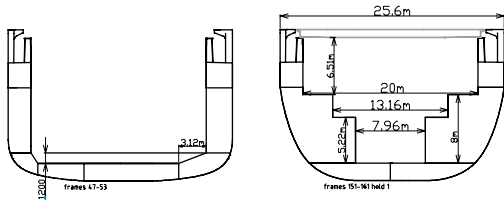

NUMBER	2 HOLDS / 2 HATCHES
HATCH DIMENSIONS	
HATCH NO. 1	7.50 M X 20.00 M
HATCH NO. 2	105.45 M X 20.00 M

CARGO CAPACITY

TOTAL CAPACITY	23,600 CBM (WITH TWEENDECK) 25,127 CBM (WITHOUT TWEENDECK)
----------------	---

FLOOR SPACE

UNDER DECK	3,870 SQM
ON DECK	2,990 SQM
TOTAL	6,860 SQM

DECK STRENGTHS

TANKTOP	16 MT / SQM
TWEENDECK	5 MT / SQM
HATCHCOVER	5 MT / SQM (GLOBAL) 8 MT / SQM (PONTOON AREA)

CONTAINER CAPACITY

IN HOLD	471 TEU
ON DECK	540 TEU
TOTAL (NOMINAL)	1,011 TEU
REEFER SOCKETS	100 ON DECK

CARGO HANDLING GEAR

CRANES	2 X 450 MT (PORT SIDE)
COMBINED LIFT CAPACITY	900 MT

SPECIAL EQUIPMENT/FEATURE

HIGHEST ICECLASS	YES
IMO FITTED	YES
CO2 FITTED	YES
AG0 BULKHEAD	YES
BOWTHRUSTER	900 KW

All above details are given in good faith but without guarantee. This description may not be used as basis for time charter parties or booking notes. If you would like to receive further information please contact our sales team or send your request by email to tonnage@zeamarine.com.

ZEA 14K-900

SIDE VIEW

ZEA FOCUS	ZEA FUTURE
ZEA FRONTIER	ZEA FORTUNE
ZEA FLASH	ZEA FAST
ZEA FALCON	ZEA FUSION
ZEA FAME	

SIDE VIEW

MAIN DECK

TWEENDECK

HOLDS & DOUBLE BOTTOM