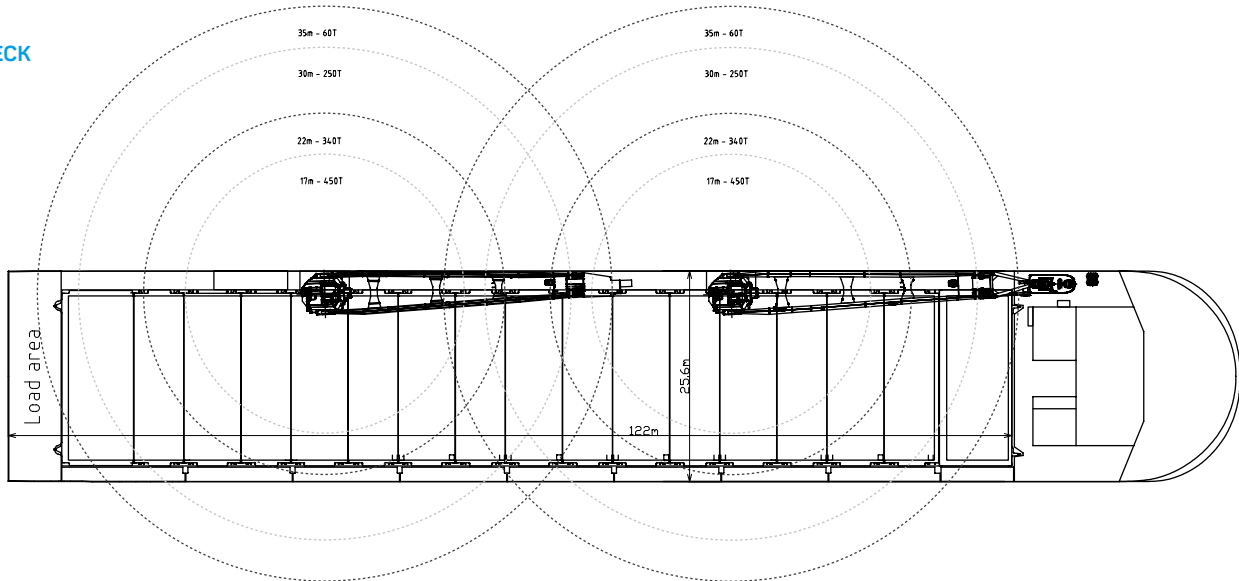

NUMBER	2 HOLDS / 2 HATCHES
HATCH DIMENSIONS	
HATCH NO. 1	7.50 M X 20.00 M
HATCH NO. 2	105.45 M X 20.00 M

CARGO CAPACITY

TOTAL CAPACITY	23,600 CBM (WITH TWEENDECK) 25,127 CBM (WITHOUT TWEENDECK)
----------------	---

FLOOR SPACE

UNDER DECK	3,870 SQM
ON DECK	2,990 SQM
TOTAL	6,860 SQM

DECK STRENGTHS

TANKTOP	16 MT / SQM
TWEENDECK	5 MT / SQM
HATCHCOVER	5 MT / SQM (GLOBAL) 8 MT / SQM (PONTOON AREA)

CONTAINER CAPACITY

IN HOLD	471 TEU
ON DECK	540 TEU
TOTAL (NOMINAL)	1,011 TEU
REEFER SOCKETS	100 ON DECK

CARGO HANDLING GEAR

CRANES	2 X 450 MT (PORT SIDE)
COMBINED LIFT CAPACITY	900 MT

SPECIAL EQUIPMENT/FEATURE

HIGHEST ICECLASS	YES
IMO FITTED	YES
CO2 FITTED	YES
AG0 BULKHEAD	YES
BOWTHRUSTER	900 KW

All above details are given in good faith but without guarantee. This description may not be used as basis for time charter parties or booking notes. If you would like to receive further information please contact our sales team or send your request by email to tonnage@zeamarine.com.

ZEA 14K-900

SIDE VIEW

ZEA FOCUS	ZEA FUTURE
ZEA FRONTIER	ZEA FORTUNE
ZEA FLASH	ZEA FAST
ZEA FALCON	ZEA FUSION
ZEA FAME	

SIDE VIEW

MAIN DECK

TWEENDECK

HOLDS & DOUBLE BOTTOM